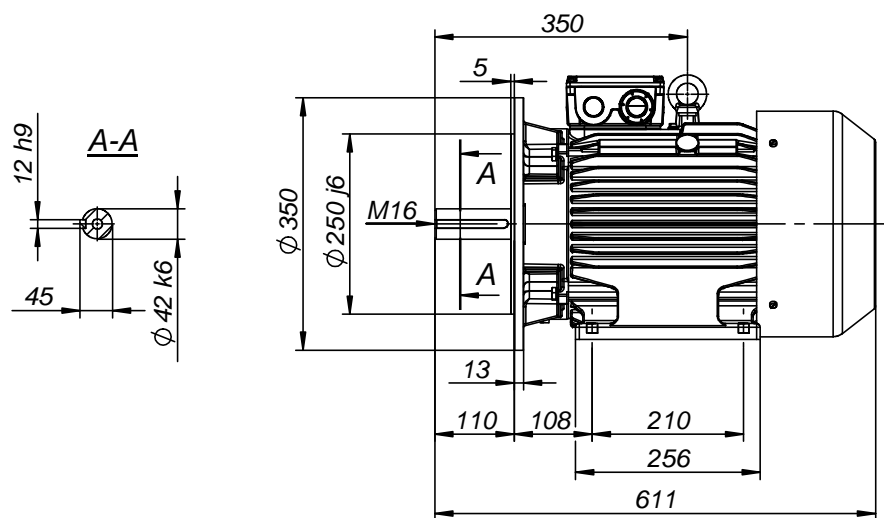

Motor type **2SIEL 160M2A,2B,4,6**

Drawing no. **S-796-01-2011**

Scale **1:10**