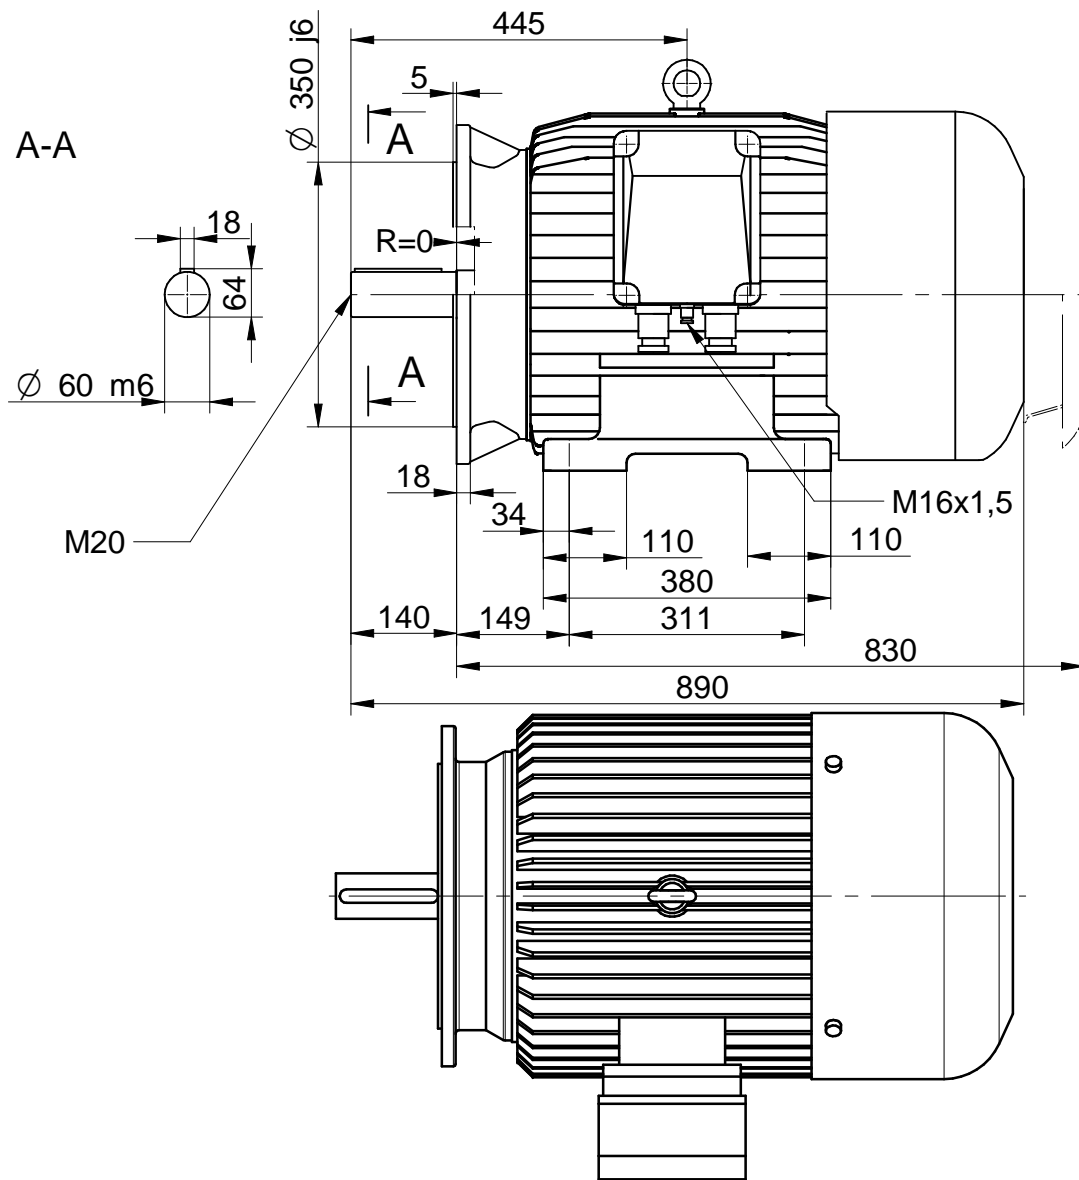

CELMA
indukta

Cantoni[®]
GROUP

Motor type

2Sg 225 M4-12

Drawing no.

S01-574...578-000

2016-09-19

Scale

1:10

CELMA
indukta

Cantoni
GROUP

Motor type

2SLg 225 M4-12

2016-09-19

Drawing no.

S01-582...586-000

Scale

1:10

CELMA
indukta

Cantoni
GROUP

Motor type

2SKg 225 M4-12

2016-09-16

Drawing no.

S01-590...594-000

Scale

1:10