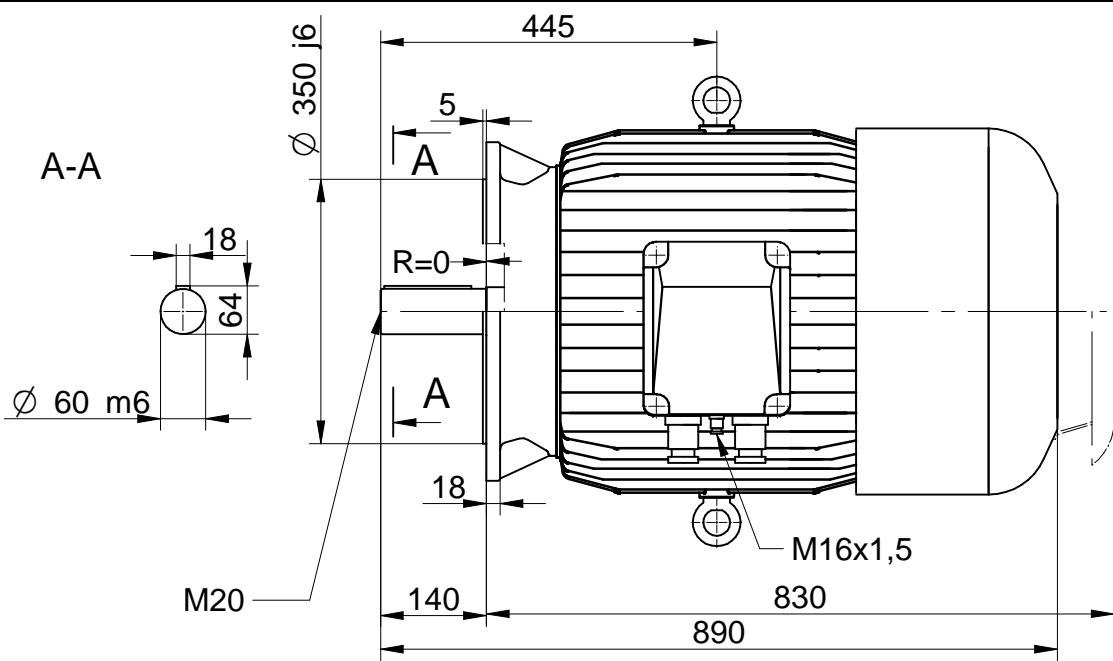

CELMA
indukta

Cantoni[®]
GROUP

Motor type

2Sg 225 M4-12

Drawing no.

S01-574...578-000

2016-09-19

Scale

1:10

CELMA
indukta

Cantoni
GROUP

Motor type

2SLg 225 M4-12

2016-09-19

Drawing no.

S01-582...586-000

Scale

1:10

CELMA
indukta

Cantoni
GROUP

Motor type

2SKg 225 M4-12

2016-09-16

Drawing no.

S01-590...594-000

Scale

1:10