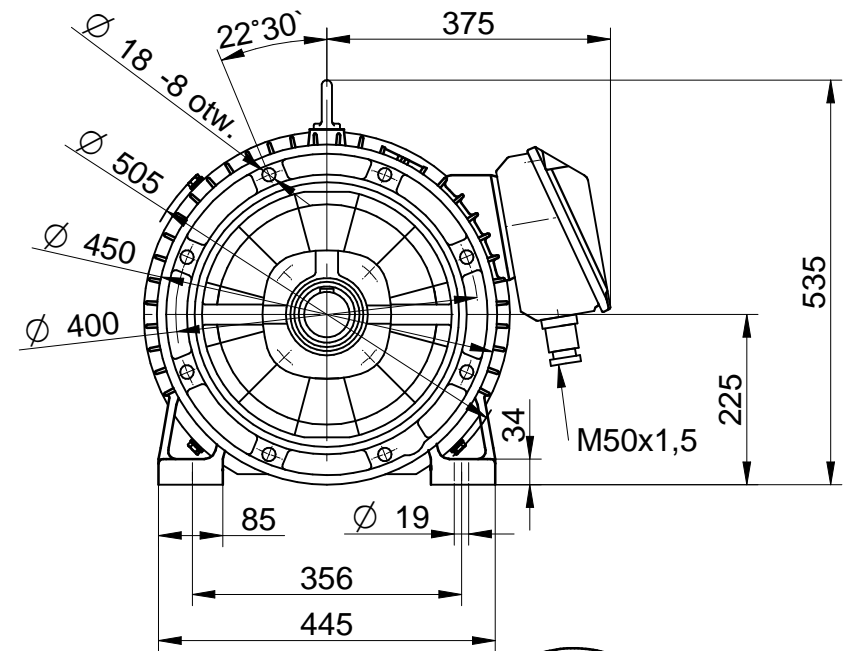

CELMA
indukta

Cantoni[®]
GROUP

Motor type

2Sg 225 M4-12

Drawing no.

S01-574...578-000

2016-09-19

Scale

1:10

CELMA
indukta

Cantoni
GROUP

Motor type

2SLg 225 M4-12

2016-09-19

Drawing no.

S01-582...586-000

Scale

1:10

CELMA
indukta

Cantoni
GROUP

Motor type

2SKg 225 M4-12

2016-09-16

Drawing no.

S01-590...594-000

Scale

1:10