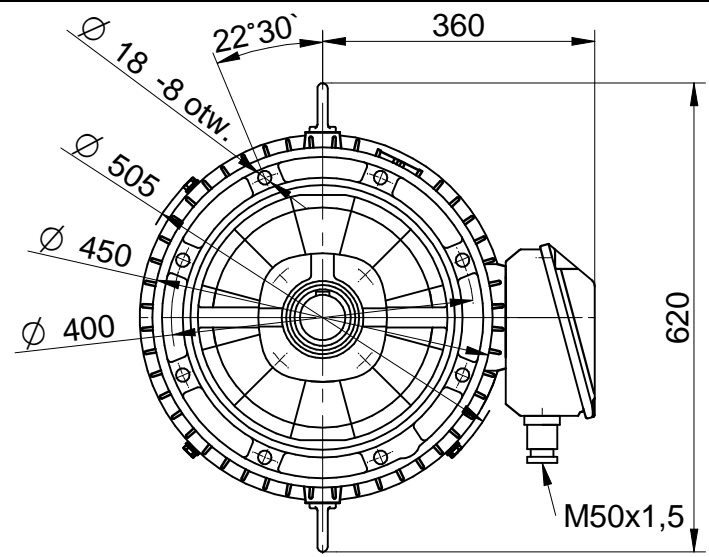

CELMA
indukta

Cantoni[®]
GROUP

Motor type

2Sg 225 M4-12

Drawing no.

S01-574...578-000

2016-09-19

Scale

1:10

CELMA
indukta

Cantoni
GROUP

Motor type

2SLg 225 M4-12

2016-09-19

Drawing no.

S01-582...586-000

Scale

1:10

CELMA
indukta

Cantoni
GROUP

Motor type

2SKg 225 M4-12

2016-09-16

Drawing no.

S01-590...594-000

Scale

1:10