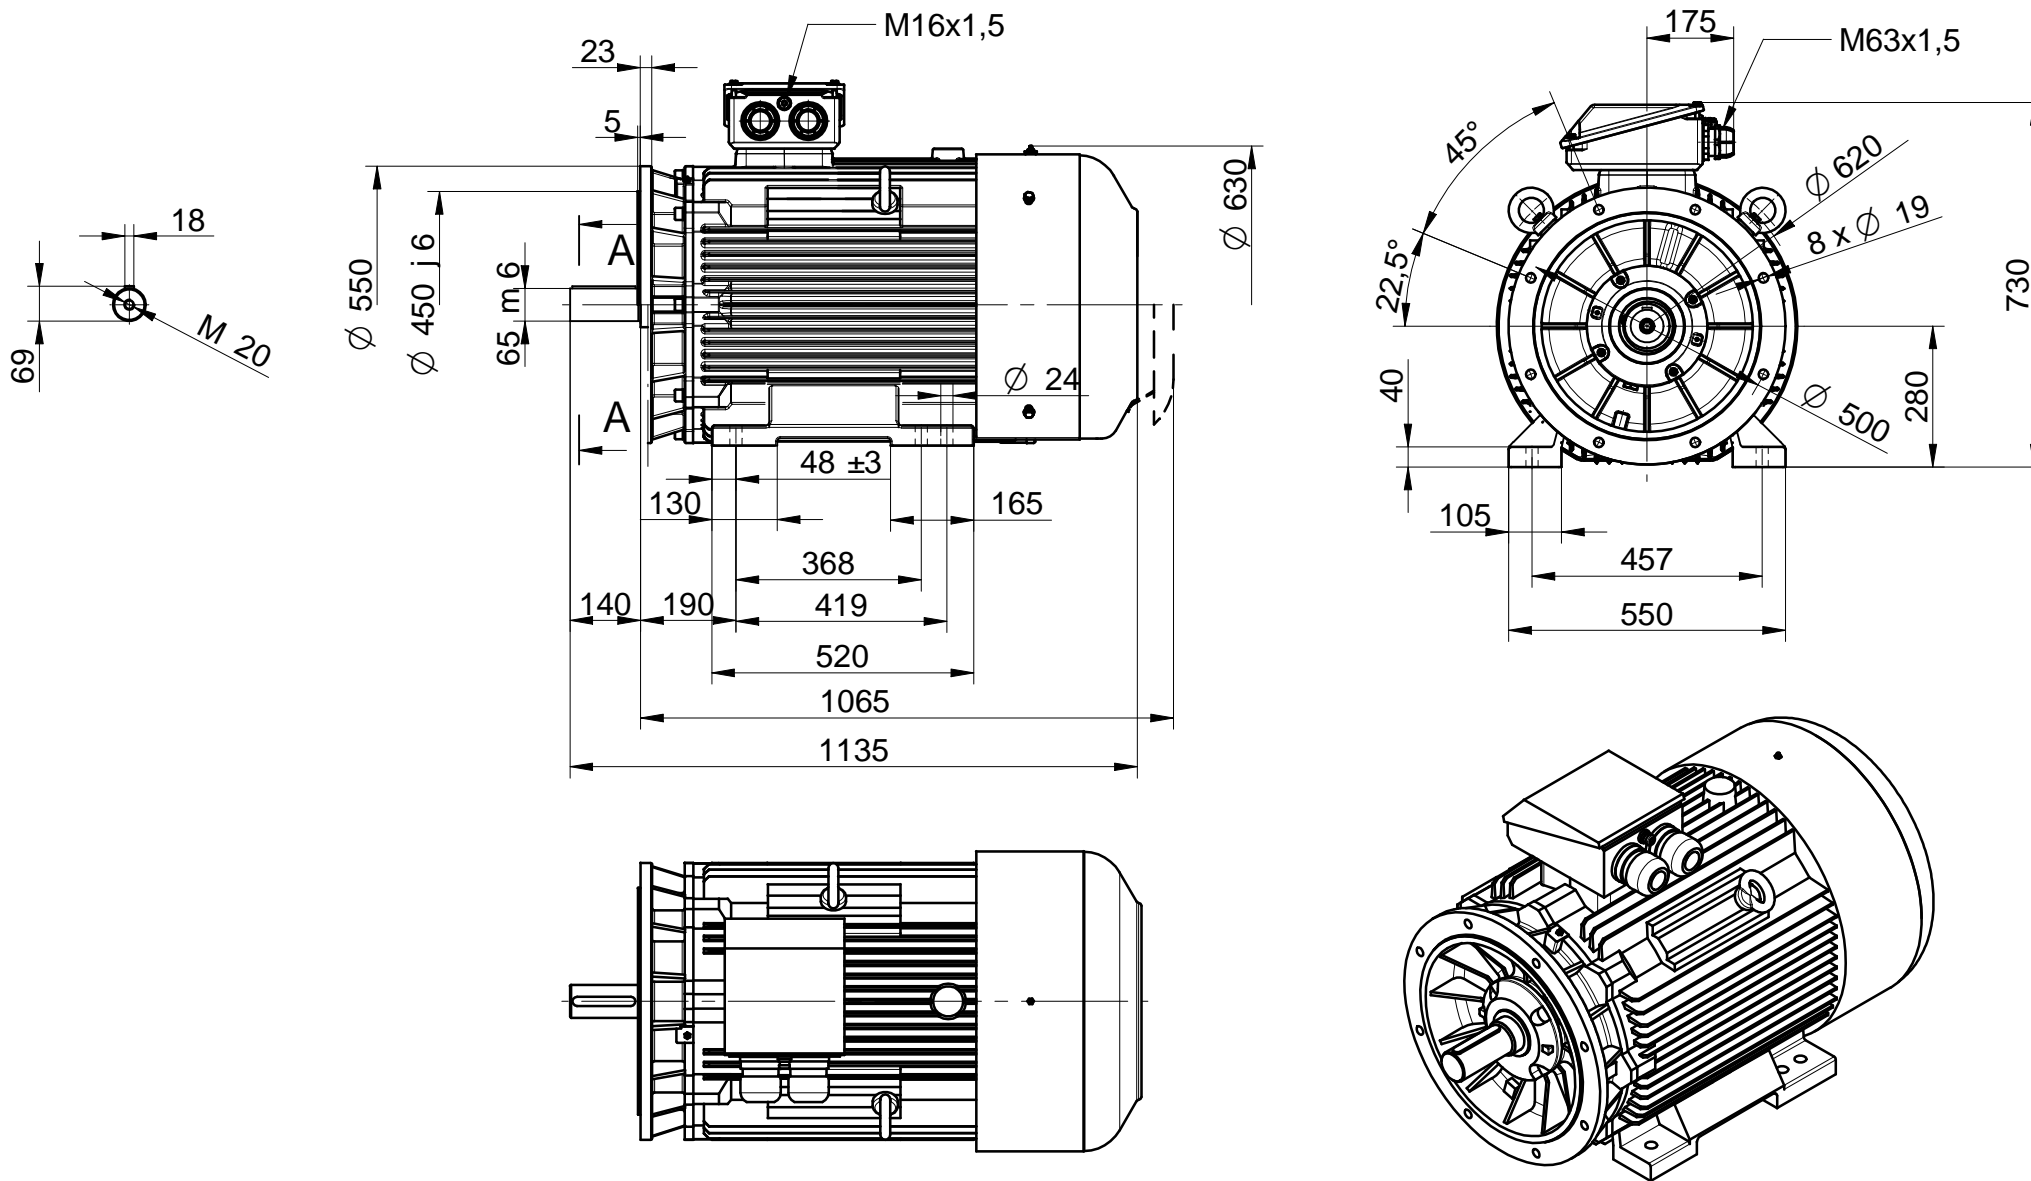

CELMA
indukta

Cantoni
GROUP

Motor type

(2,3)SIE280S,M2

2014-07-07

Drawing no.

S05,09-536..537-000

Scale

1:15

CELMA
indukta

Cantoni
GROUP

Motor type

(2,3)SIEK280S,M2

2017-03-06

Drawing no.

S05,09-548..549-000

Scale

1:15

CELMA
indukta

Cantoni
GROUP

Motor type

(2,3)SIEL280S,M2

2014-07-07

Drawing no.

S05,09-542..543-000

Scale

1:15