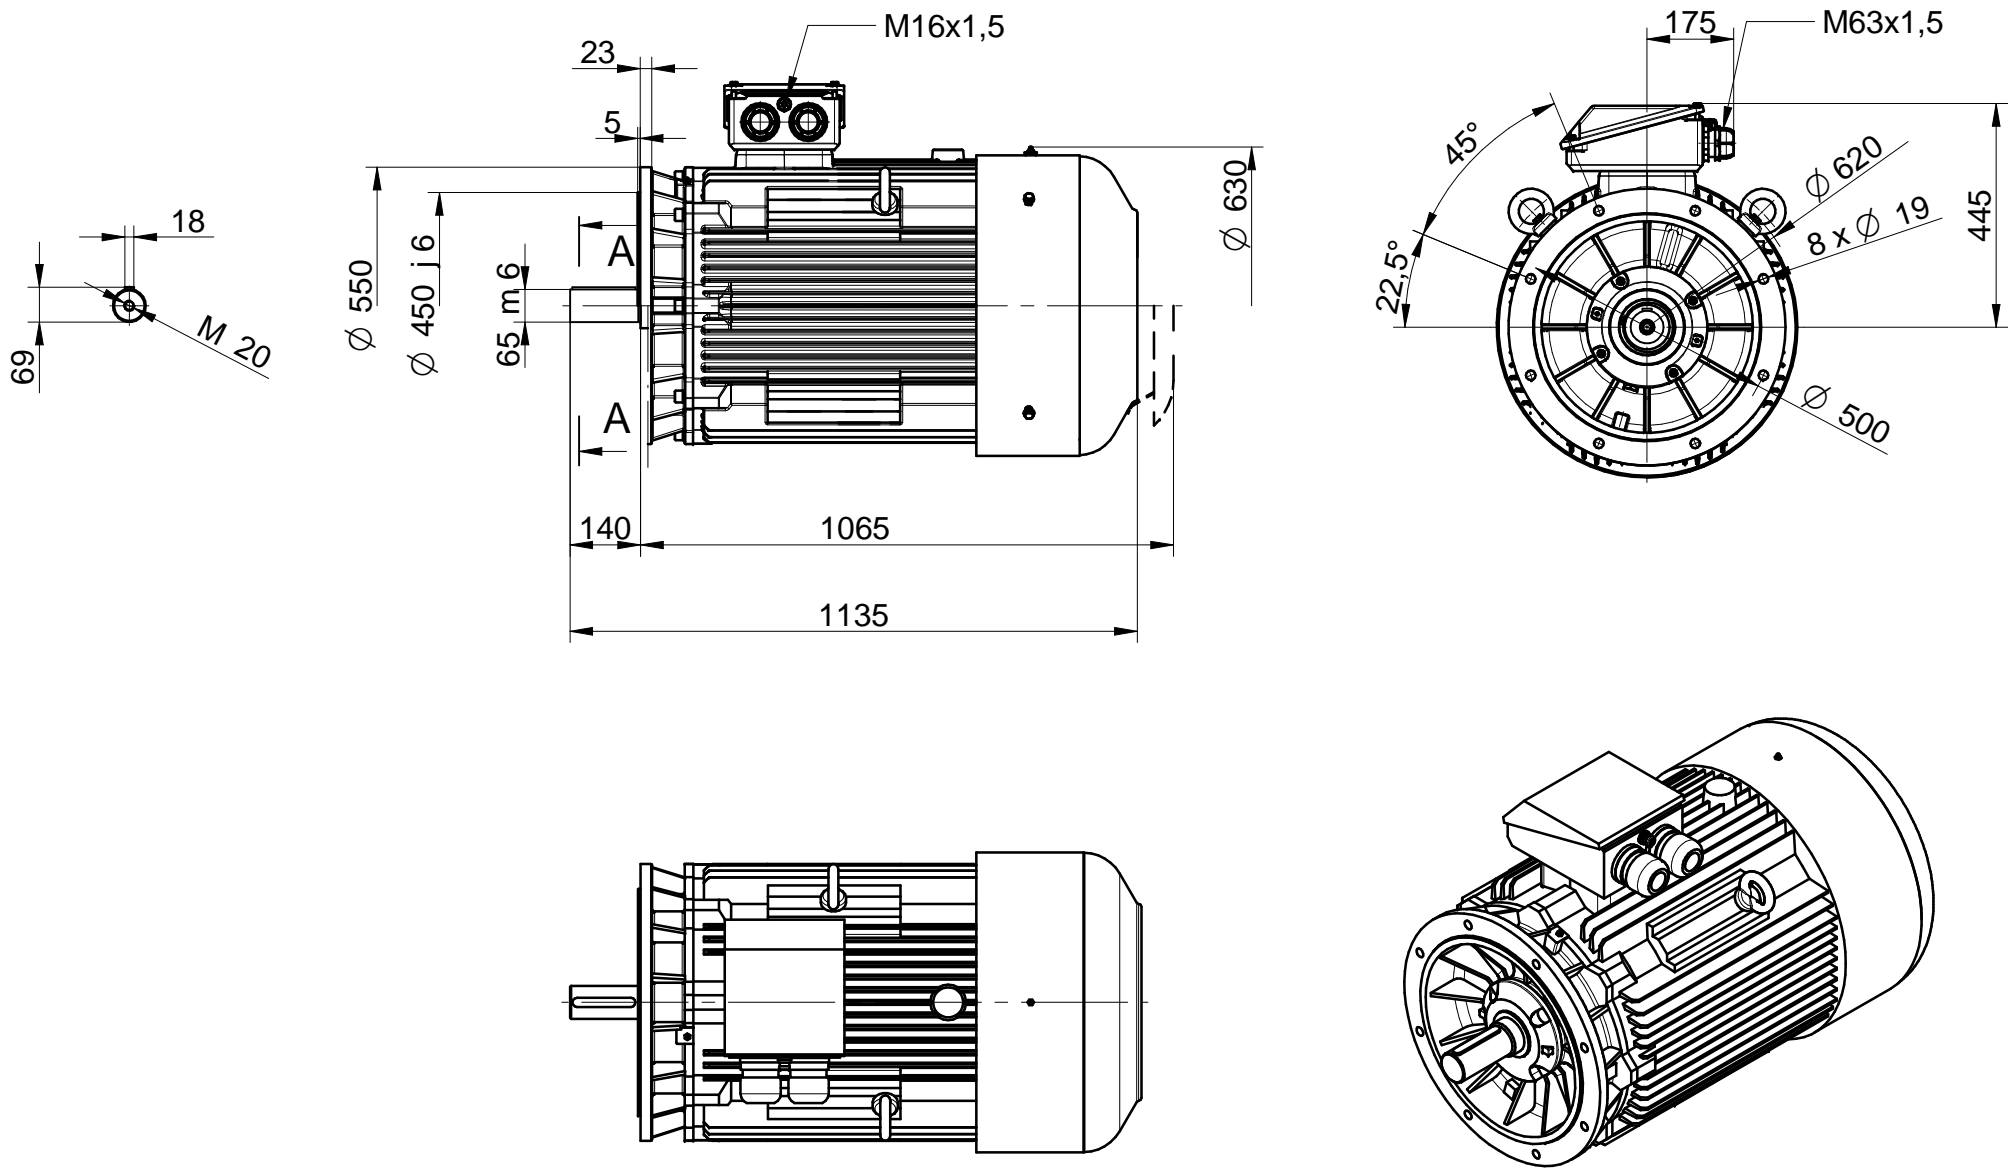

CELMA
indukta

Cantoni
GROUP

Motor type

(2,3)SIE280S,M2

2014-07-07

Drawing no.

S05,09-536..537-000

Scale

1:15

CELMA
indukta

Cantoni
GROUP

Motor type

(2,3)SIEK280S,M2

2017-03-06

Drawing no.

S05,09-548..549-000

Scale

1:15

CELMA
indukta

Cantoni
GROUP

Motor type

(2,3)SIEL280S,M2

2014-07-07

Drawing no.

S05,09-542..543-000

Scale

1:15