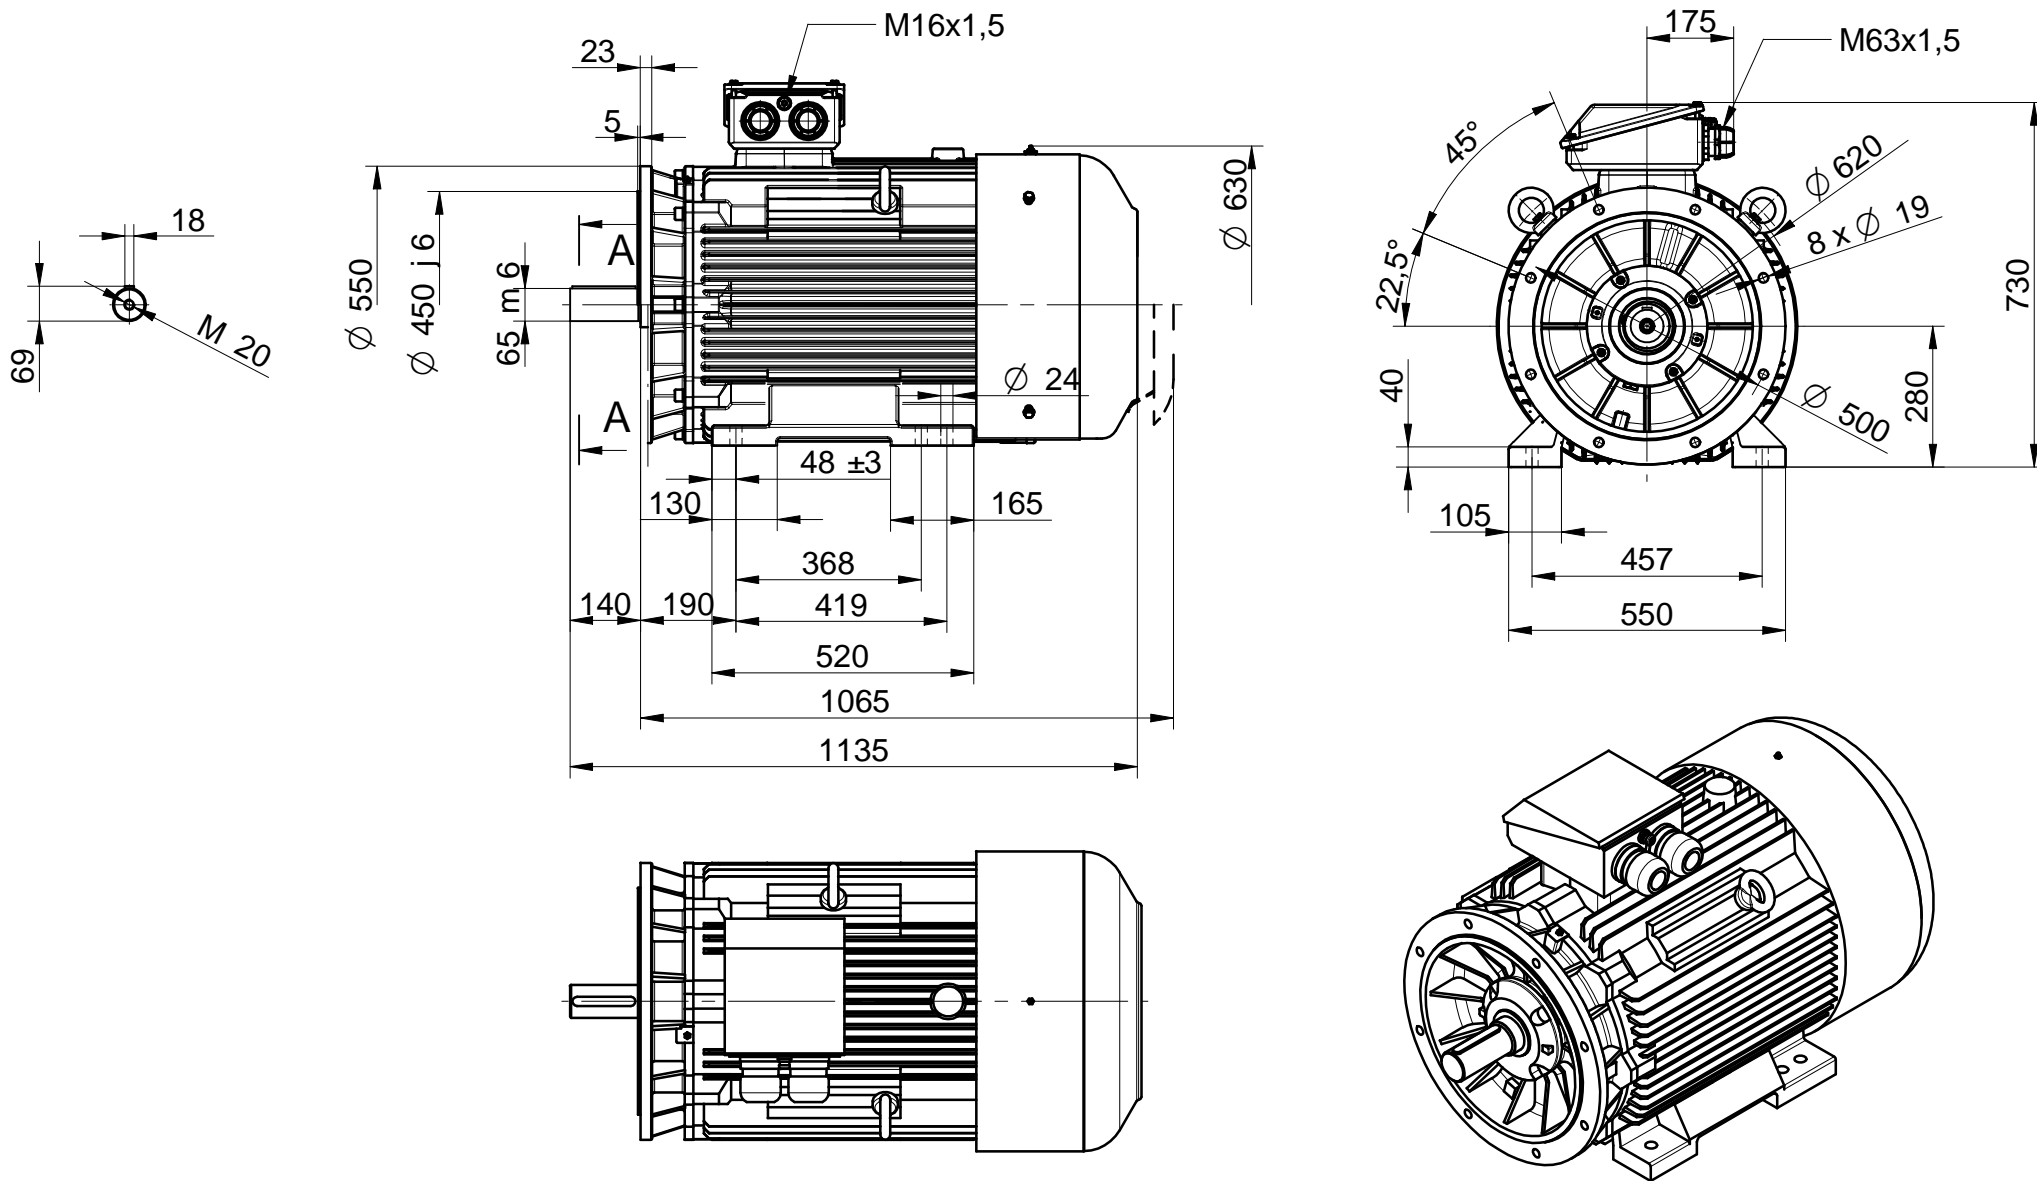

CELMA
indukta

Cantoni
GROUP

Motor type

(2,3)SIE280S,M2

2014-07-07

Drawing no.

S05,09-536..537-000

Scale

1:15

CELMA
indukta

Cantoni
GROUP

Motor type

(2,3)SIEK280S,M2

2017-03-06

Drawing no.

S05,09-548..549-000

Scale

1:15

CELMA
indukta

Cantoni
GROUP

Motor type

(2,3)SIEL280S,M2

2014-07-07

Drawing no.

S05,09-542..543-000

Scale

1:15