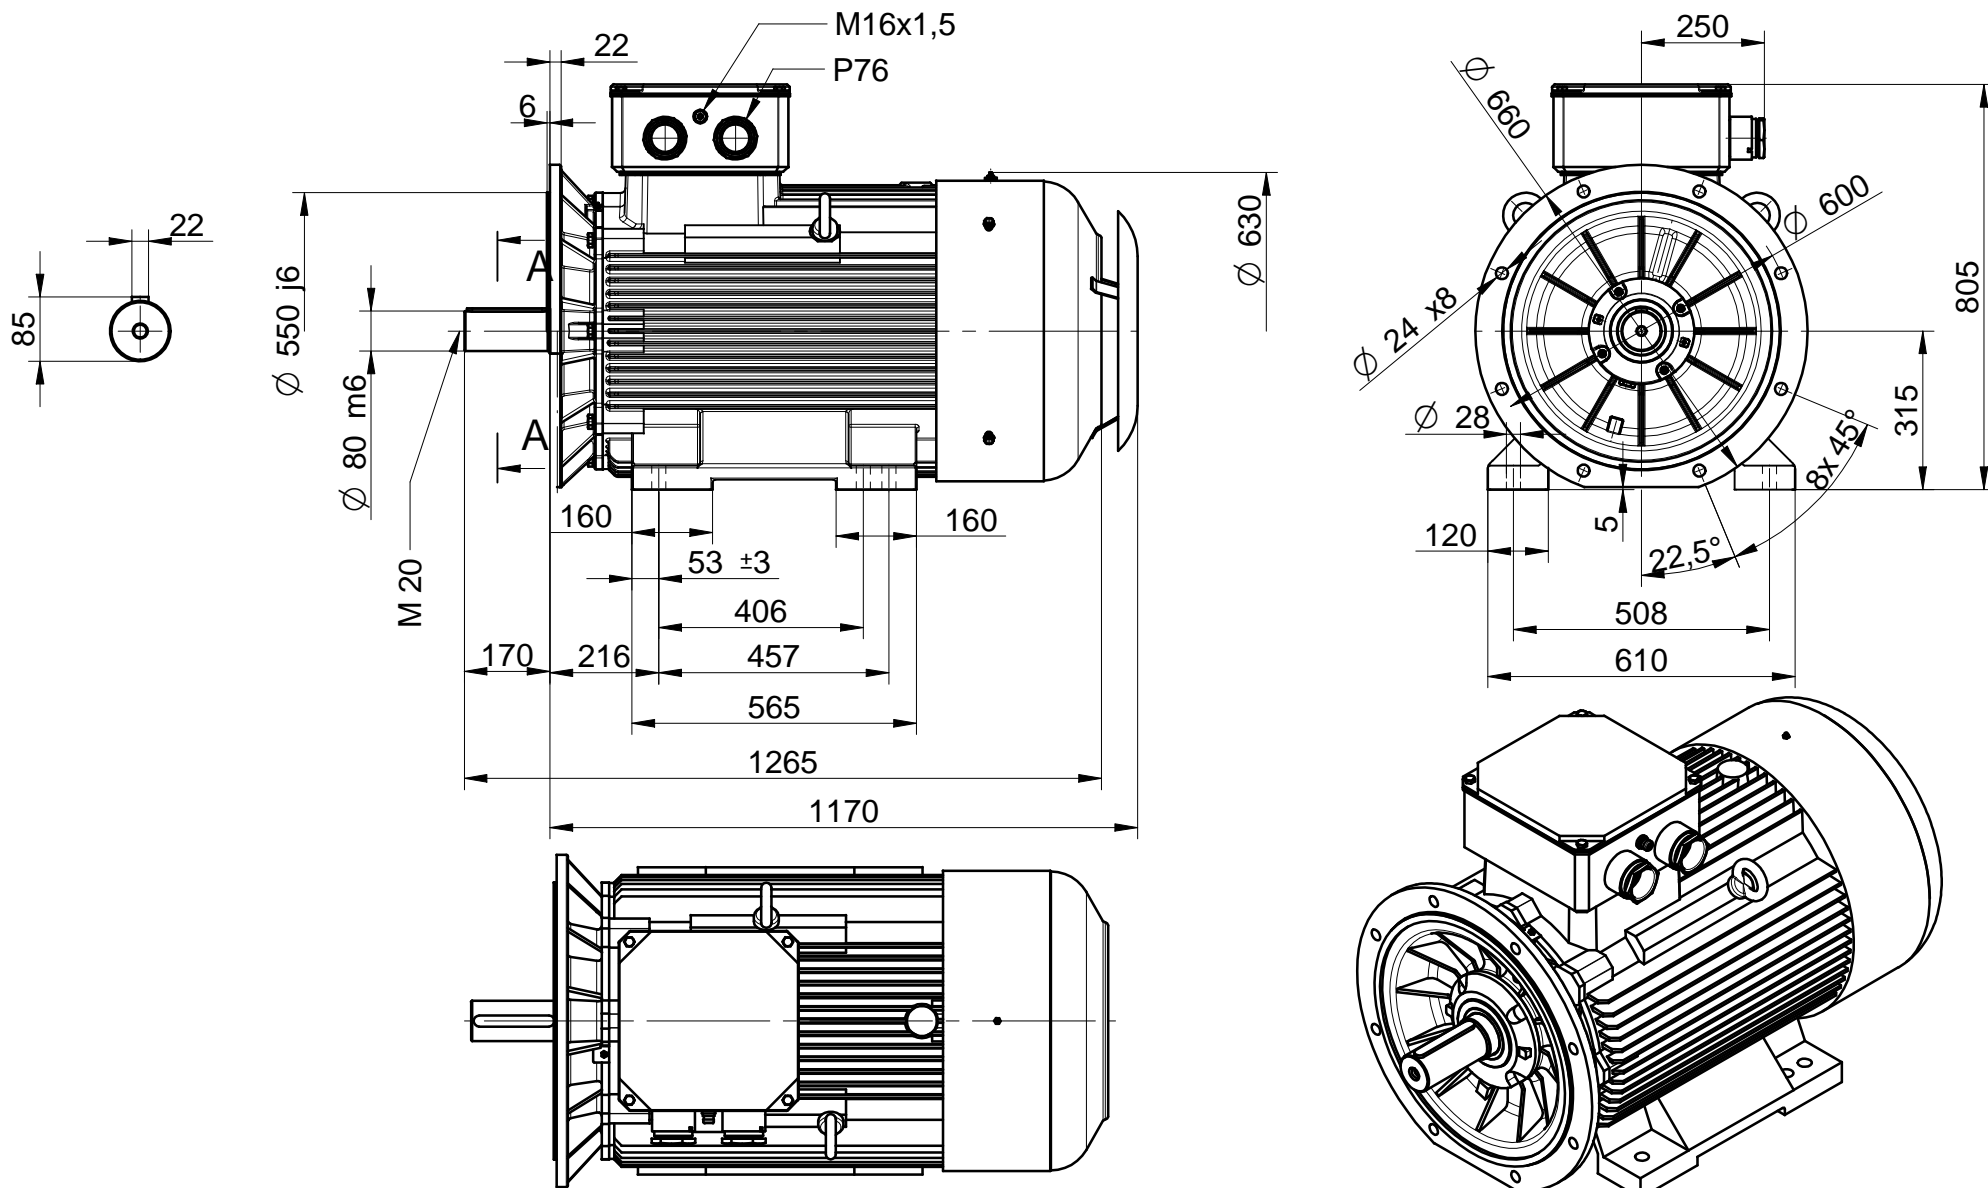

Motor type **(2,3)SIE315S4,6;M4A,B;M6A**

2014-07-14

Drawing no. **S05,09-557..561-000**

Scale **1:15**

Motor type **(2,3)SIEK315S4,6;M4A,B;M6A**

2014-07-14

Drawing no. **S05,09-575..579-000**

Scale **1:15**

CELMA
indukta

Cantoni
GROUP

Motor type **(2,3)SIEL315S4,6;M4A,B;M6A**

2014-07-14

Drawing no. **S05,09-566..570-000**

Scale **1:15**