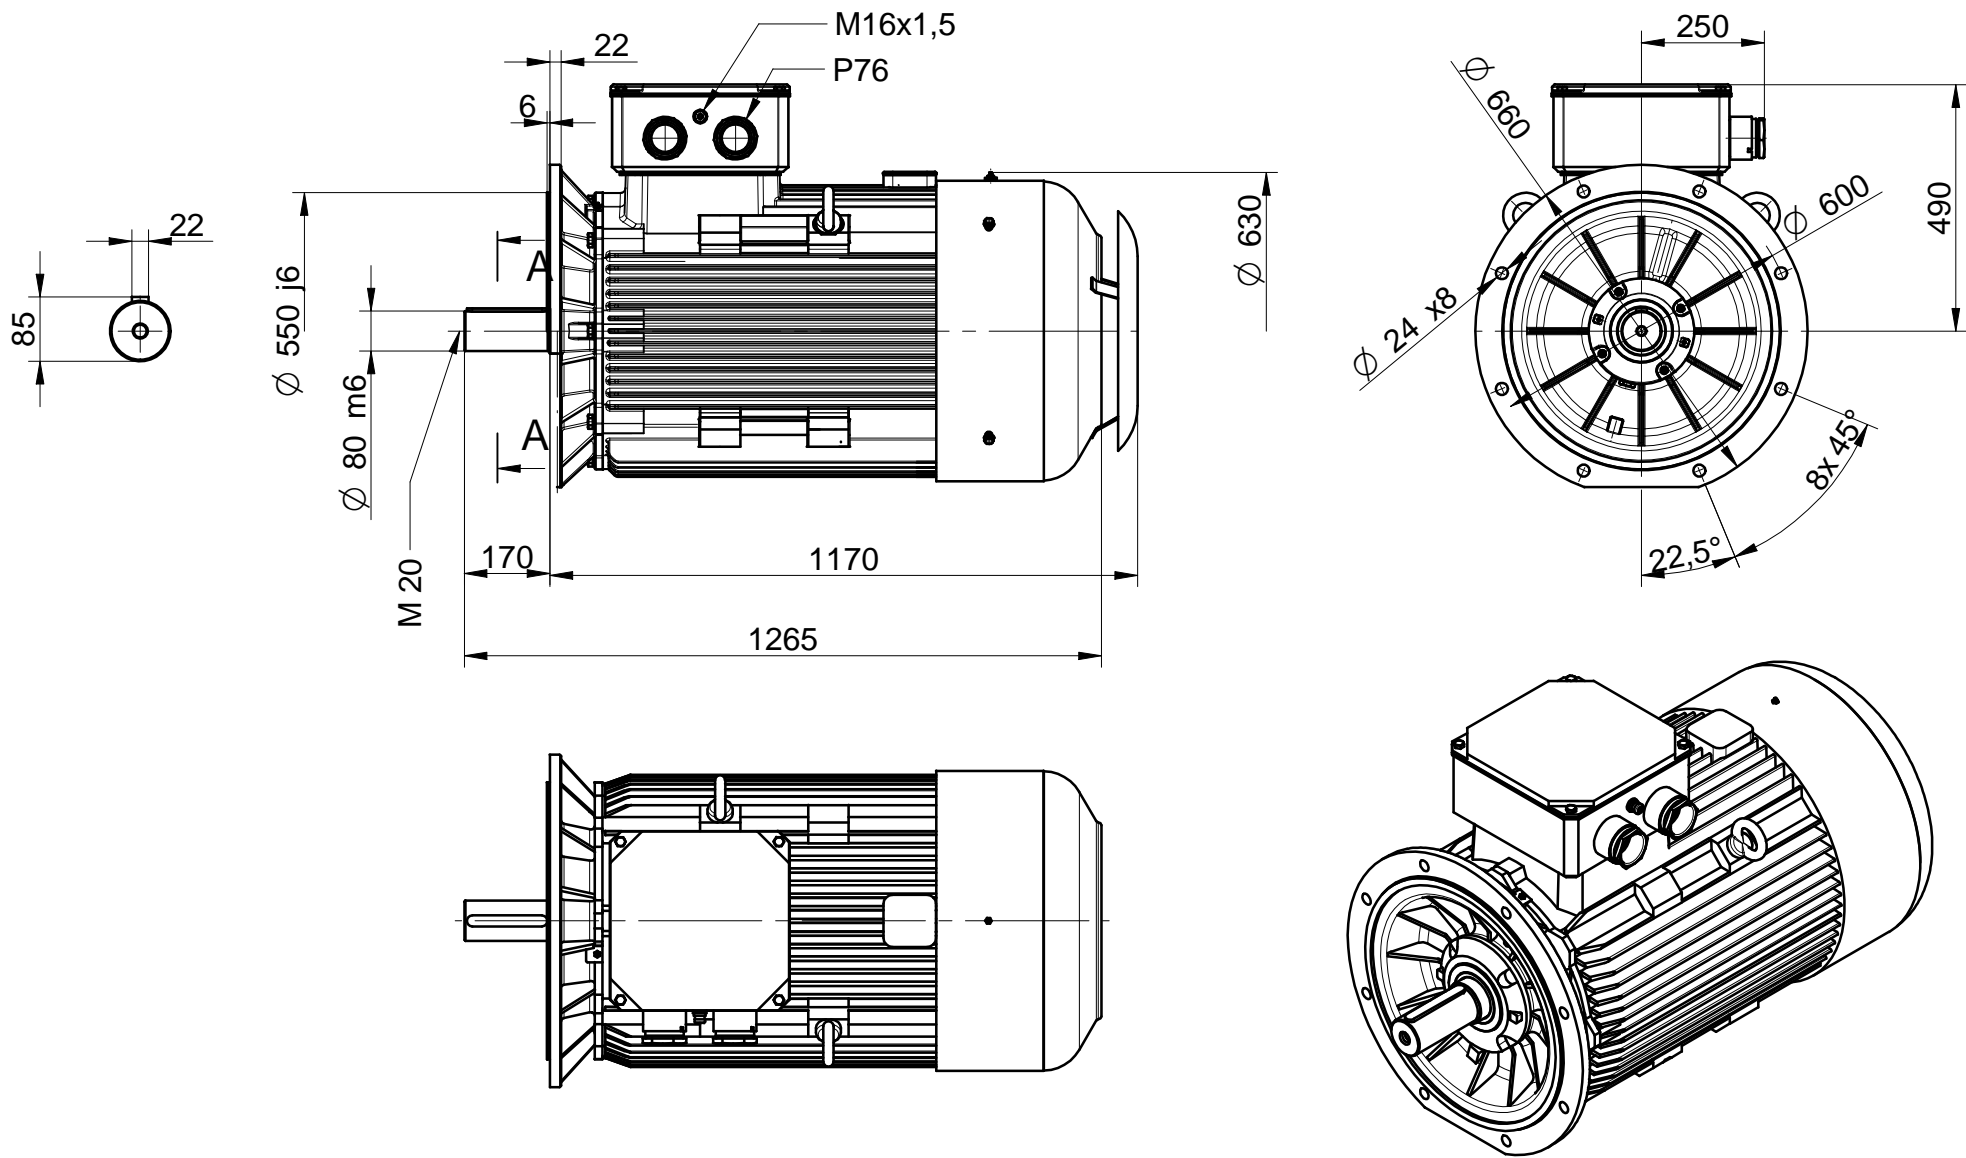

Motor type **(2,3)SIE315S4,6;M4A,B;M6A**

2014-07-14

Drawing no. **S05,09-557..561-000**

Scale **1:15**

Motor type **(2,3)SIEK315S4,6;M4A,B;M6A**

2014-07-14

Drawing no. **S05,09-575..579-000**

Scale **1:15**

CELMA
indukta

Cantoni
GROUP

Motor type **(2,3)SIEL315S4,6;M4A,B;M6A**

2014-07-14

Drawing no. **S05,09-566..570-000**

Scale **1:15**