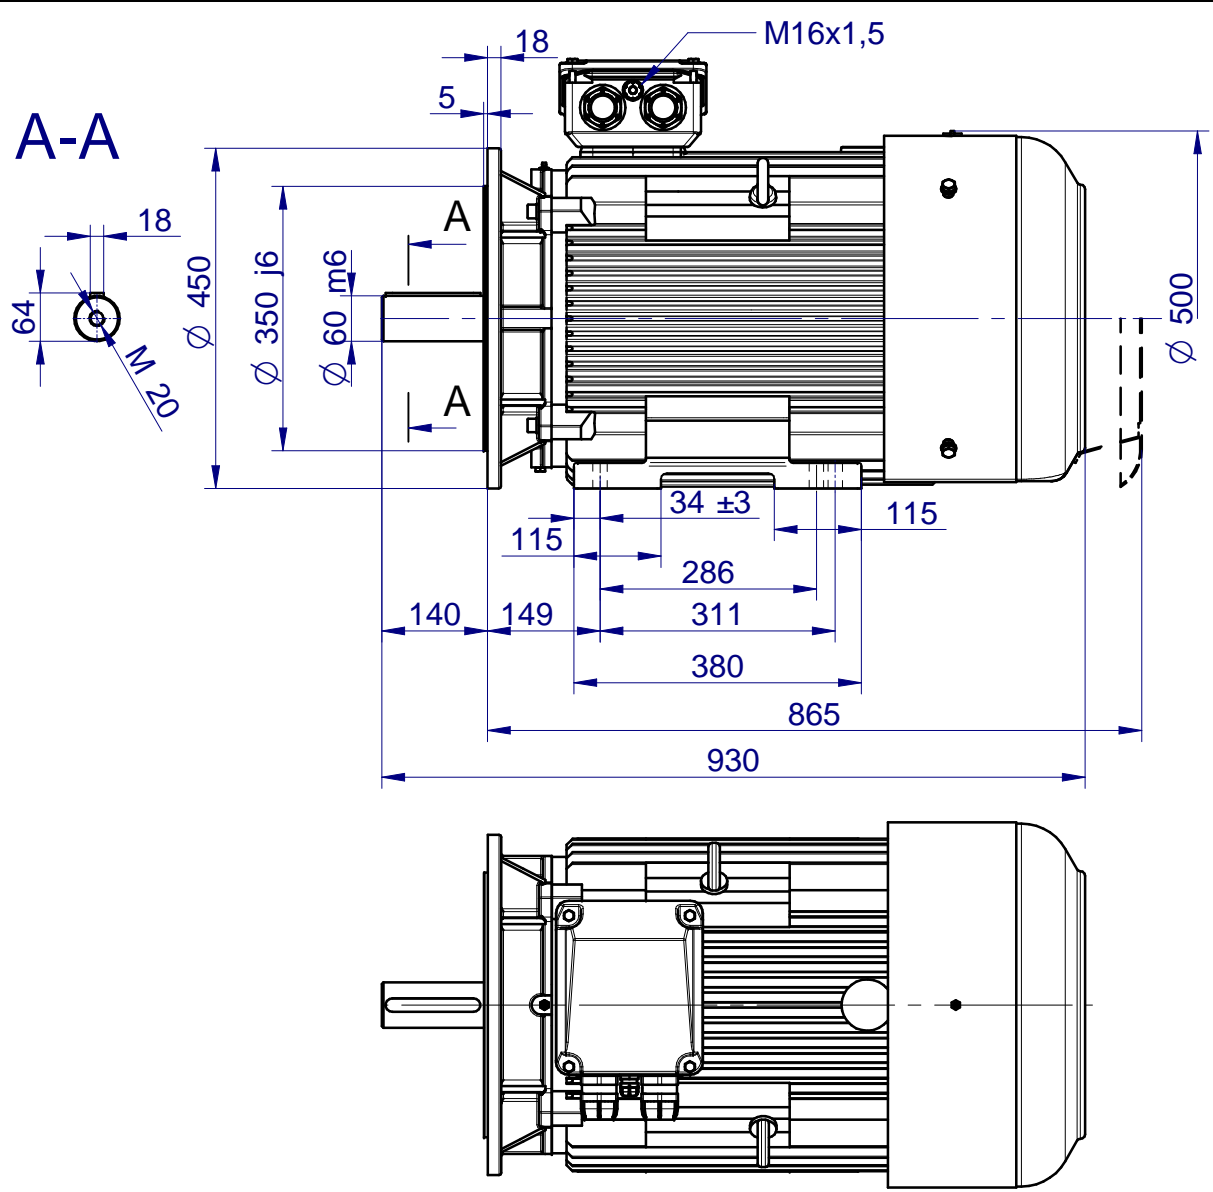

CELMA
indukta

Cantoni
GROUP

Motor type

3SIE225S4-8, M4-8

2021-04-12

Drawing no.

S09-516...656-000

Scale

1:10

CELMA
indukta

Cantoni
GROUP

Motor type

3SIEL225S4-8, M4-8

2021-04-12

Drawing no.

S09-520...657-000

Scale

1:10

CELMA
indukta

Cantoni
GROUP

Motor type

3SIEK225S4-8, M4-8

2021-04-12

Drawing no.

S09-524...658-000

Scale

1:10