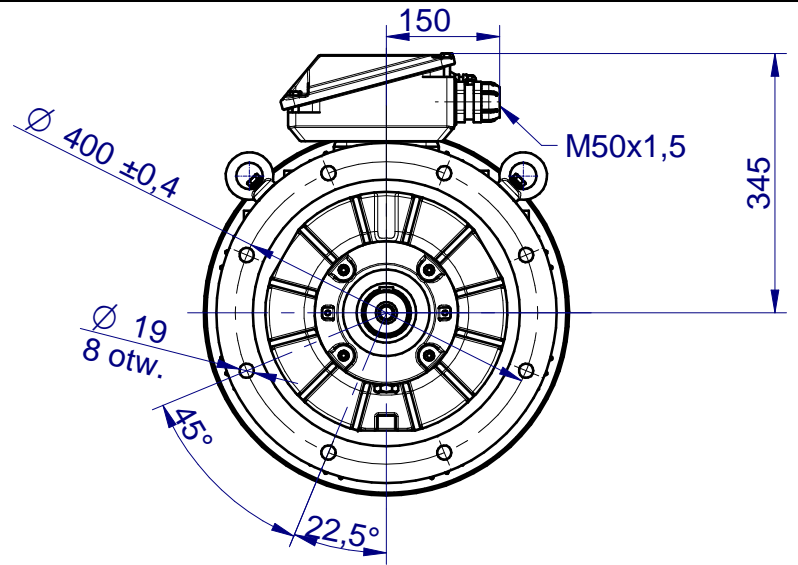

CELMA
indukta

Cantoni
GROUP

Motor type

3SIE225S4-8, M4-8

2021-04-12

Drawing no.

S09-516...656-000

Scale

1:10

CELMA
indukta

Cantoni
GROUP

Motor type

3SIEL225S4-8, M4-8

2021-04-12

Drawing no.

S09-520...657-000

Scale

1:10

CELMA
indukta

Cantoni
GROUP

Motor type

3SIEK225S4-8, M4-8

2021-04-12

Drawing no.

S09-524...658-000

Scale

1:10