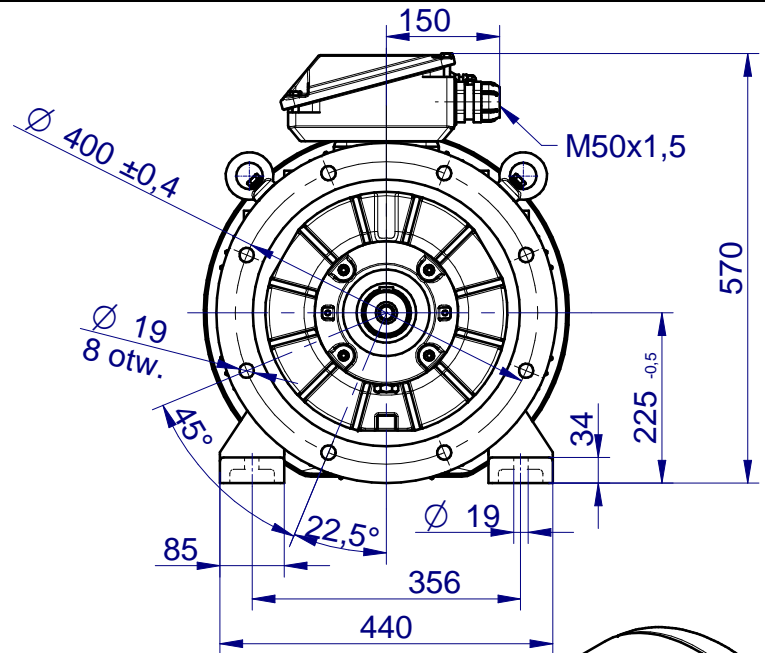

CELMA
indukta

Cantoni
GROUP

Motor type

3SIE225S4-8, M4-8

2021-04-12

Drawing no.

S09-516...656-000

Scale

1:10

CELMA
indukta

Cantoni
GROUP

Motor type

3SIEL225S4-8, M4-8

2021-04-12

Drawing no.

S09-520...657-000

Scale

1:10

CELMA
indukta

Cantoni
GROUP

Motor type

3SIEK225S4-8, M4-8

2021-04-12

Drawing no.

S09-524...658-000

Scale

1:10