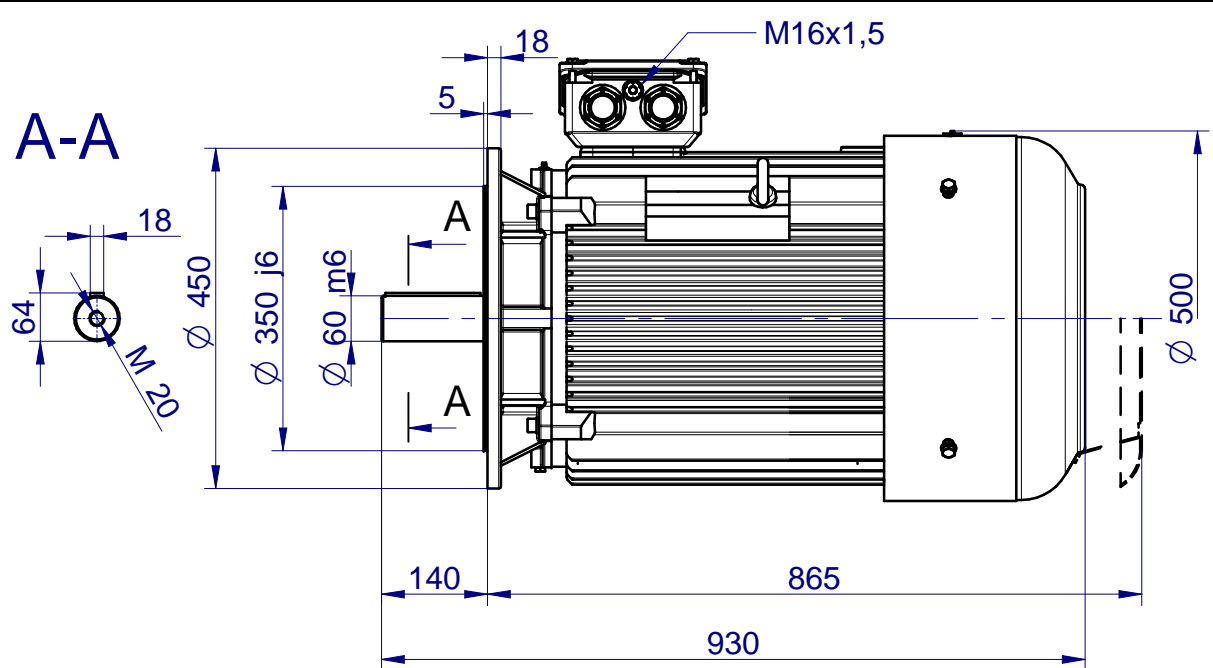

CELMA
indukta

Cantoni
GROUP

Motor type

3SIE225S4-8, M4-8

2021-04-12

Drawing no.

S09-516...656-000

Scale

1:10

CELMA
indukta

Cantoni
GROUP

Motor type

3SIEL225S4-8, M4-8

2021-04-12

Drawing no.

S09-520...657-000

Scale

1:10

CELMA
indukta

Cantoni
GROUP

Motor type

3SIEK225S4-8, M4-8

2021-04-12

Drawing no.

S09-524...658-000

Scale

1:10