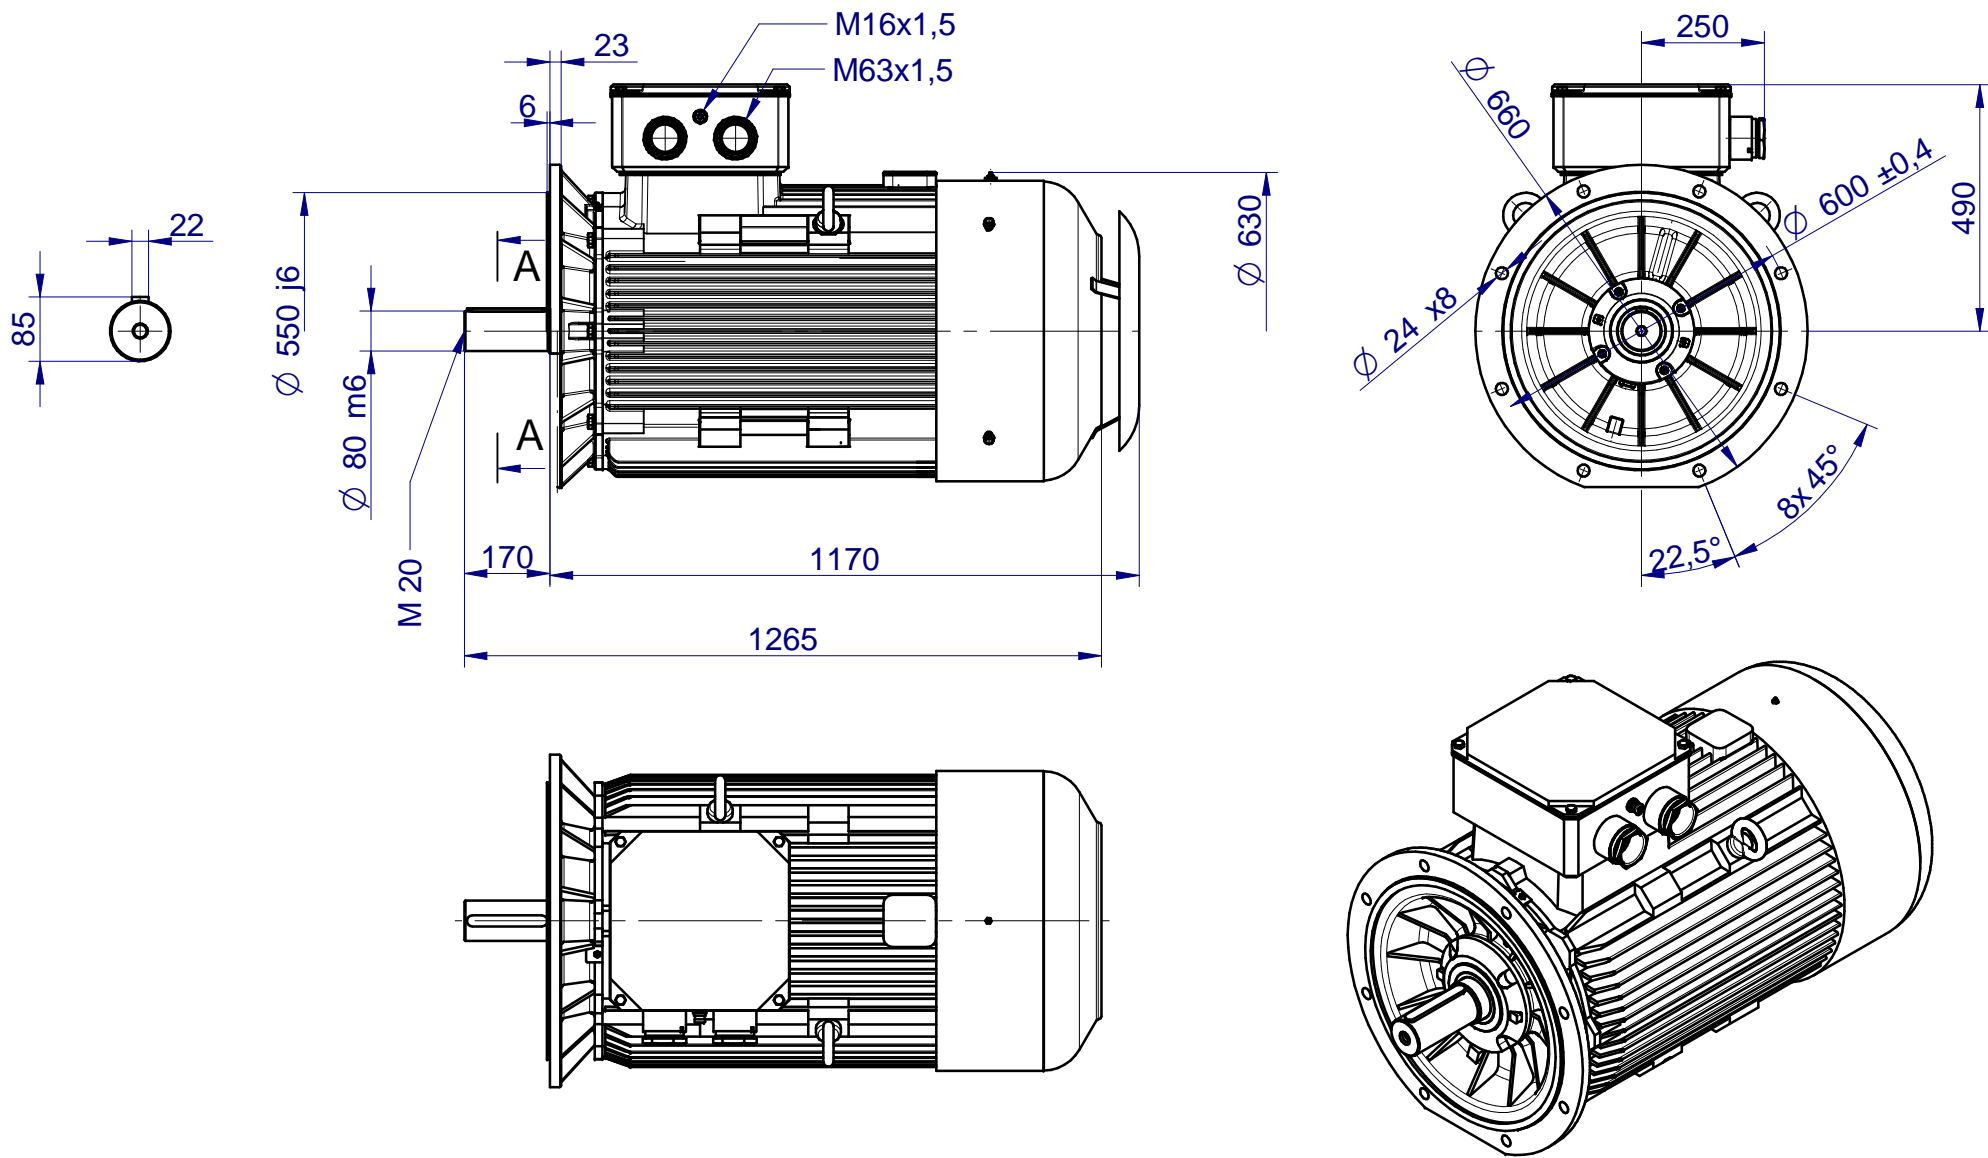

| | | |
|--|---|------------|
|   | Motor type 3SIE315S4-8; M4A,B; M6A; M8A,B | 2021-04-12 |
| | Drawing no. S09-557..674-000 | |

CELMA
indukta

Cantoni
GROUP

Motor type

3SIEL315S4-8;M4A,B;M6A;M8A,B

2021-04-12

Drawing no.

S09-566...675-000

Scale

1:15

CELMA
indukta

Cantoni
GROUP

Motor type

3SIEK315S4-8;M4A,B;M6A;M8A,B

2021-04-12

Drawing no.

S05,09-575..676-000

Scale

1:15