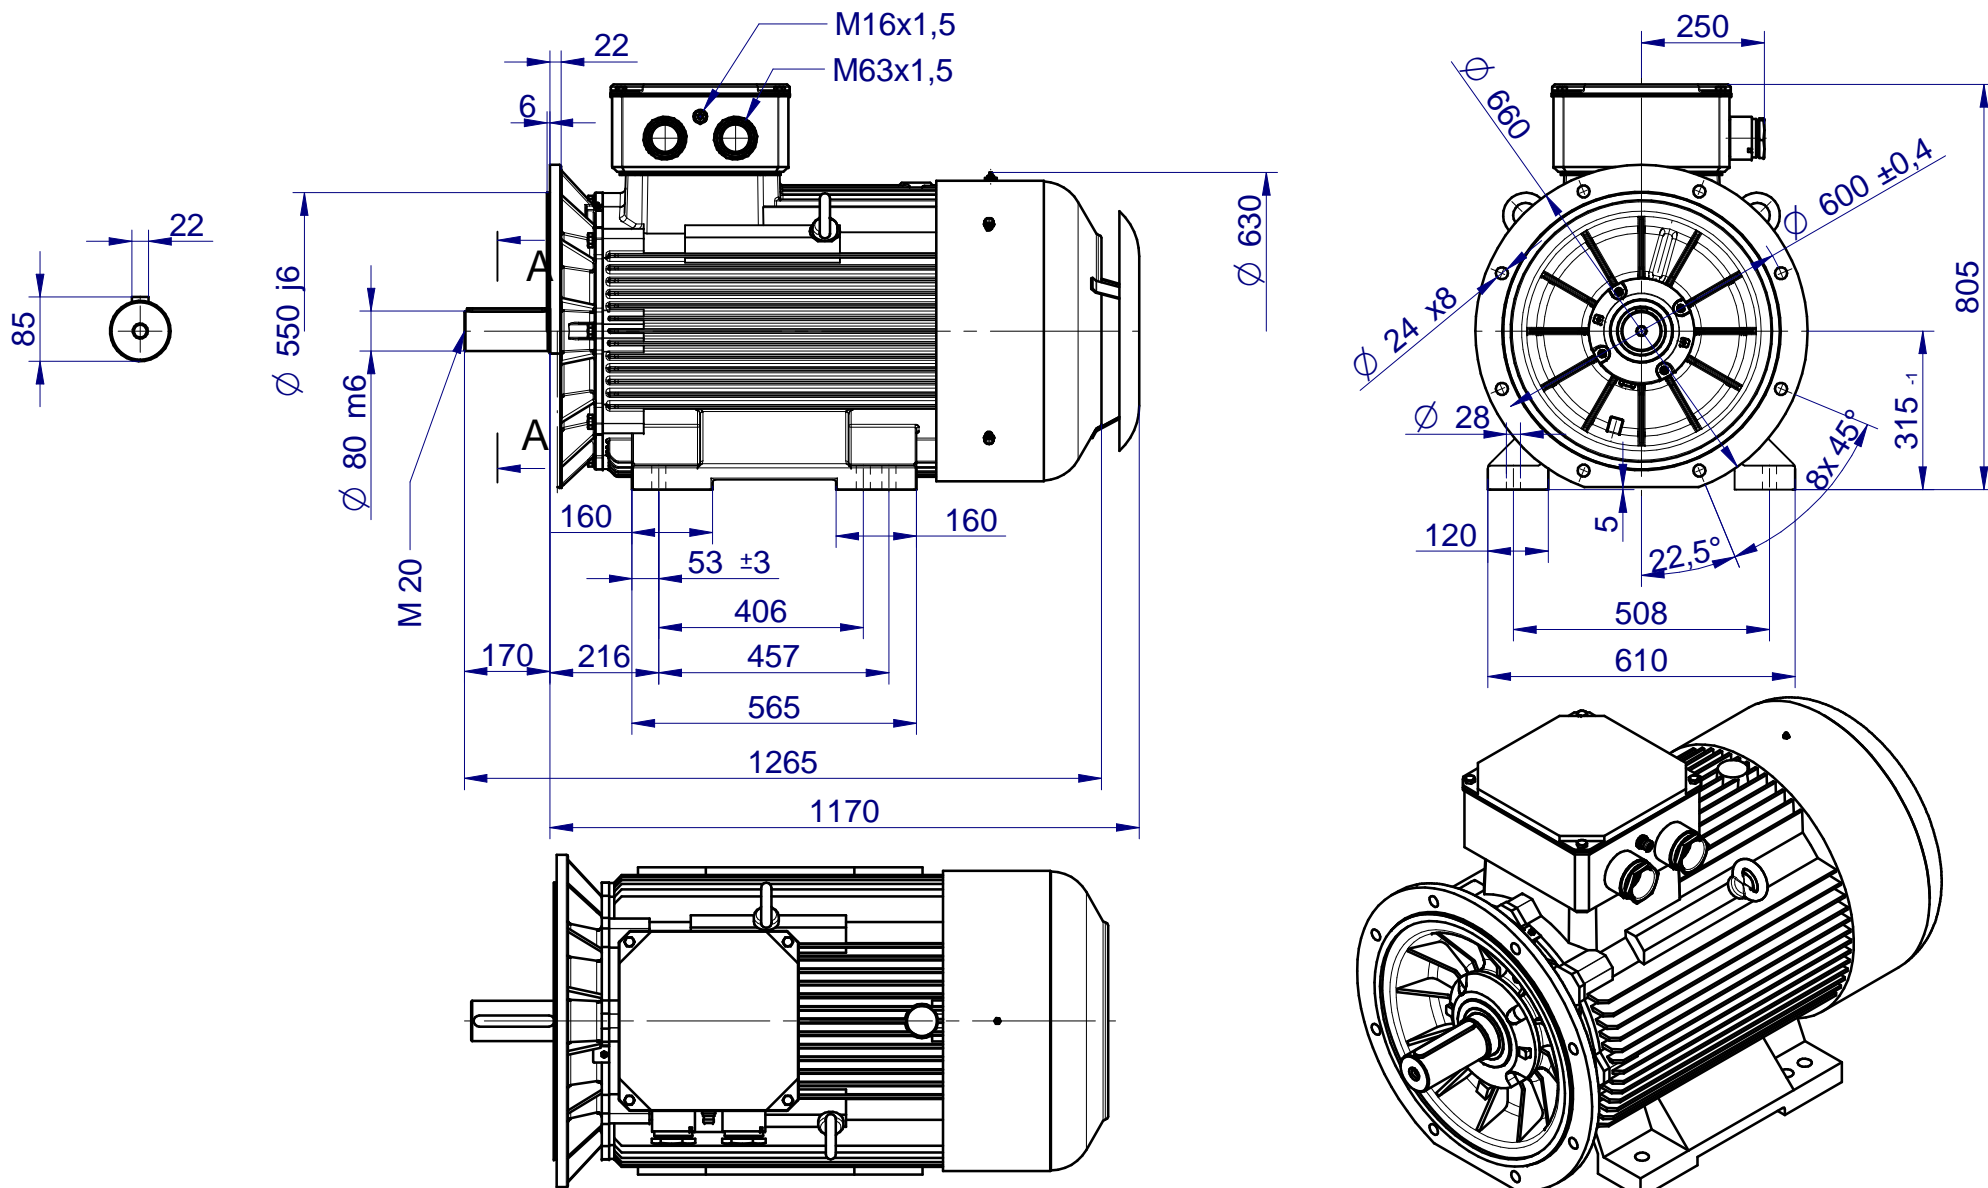

| | | |
|--|---|------------|
|   | Motor type 3SIE315S4-8; M4A,B; M6A; M8A,B | 2021-04-12 |
| | Drawing no. S09-557..674-000 | |

CELMA
indukta

Cantoni
GROUP

Motor type

3SIEL315S4-8;M4A,B;M6A;M8A,B

2021-04-12

Drawing no.

S09-566...675-000

Scale

1:15

CELMA
indukta

Cantoni
GROUP

Motor type

3SIEK315S4-8;M4A,B;M6A;M8A,B

2021-04-12

Drawing no.

S05,09-575..676-000

Scale

1:15