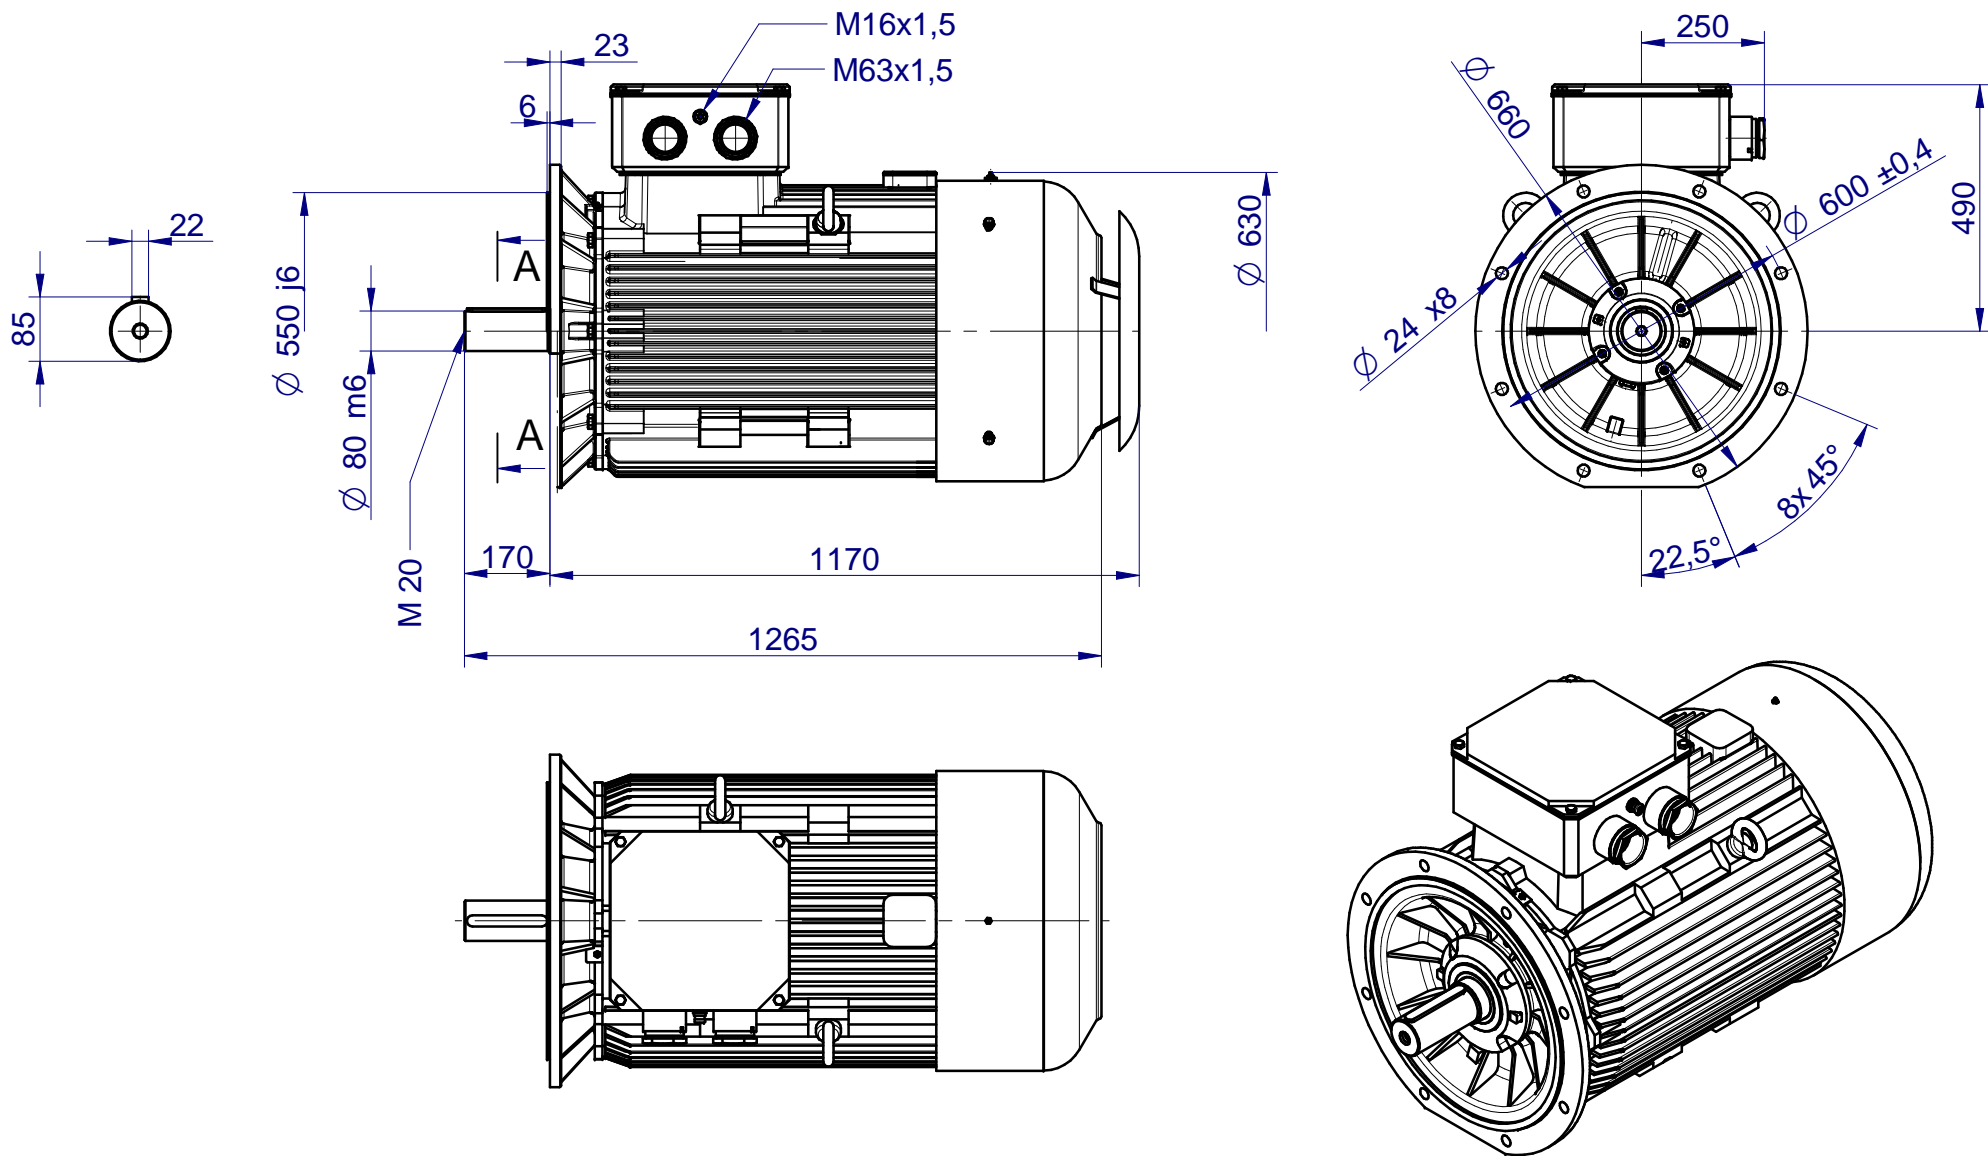


	Motor type <b>3SIE315S4-8; M4A,B; M6A; M8A,B</b>	2021-04-12
	Drawing no. <b>S09-557..674-000</b>	

**CELMA**  
**indukta**

*Cantoni*  
GROUP

Motor type

**3SIEK315S4-8;M4A,B;M6A;M8A,B**

2021-04-12

Drawing no.

**S05,09-575..676-000**

Scale

**1:15**