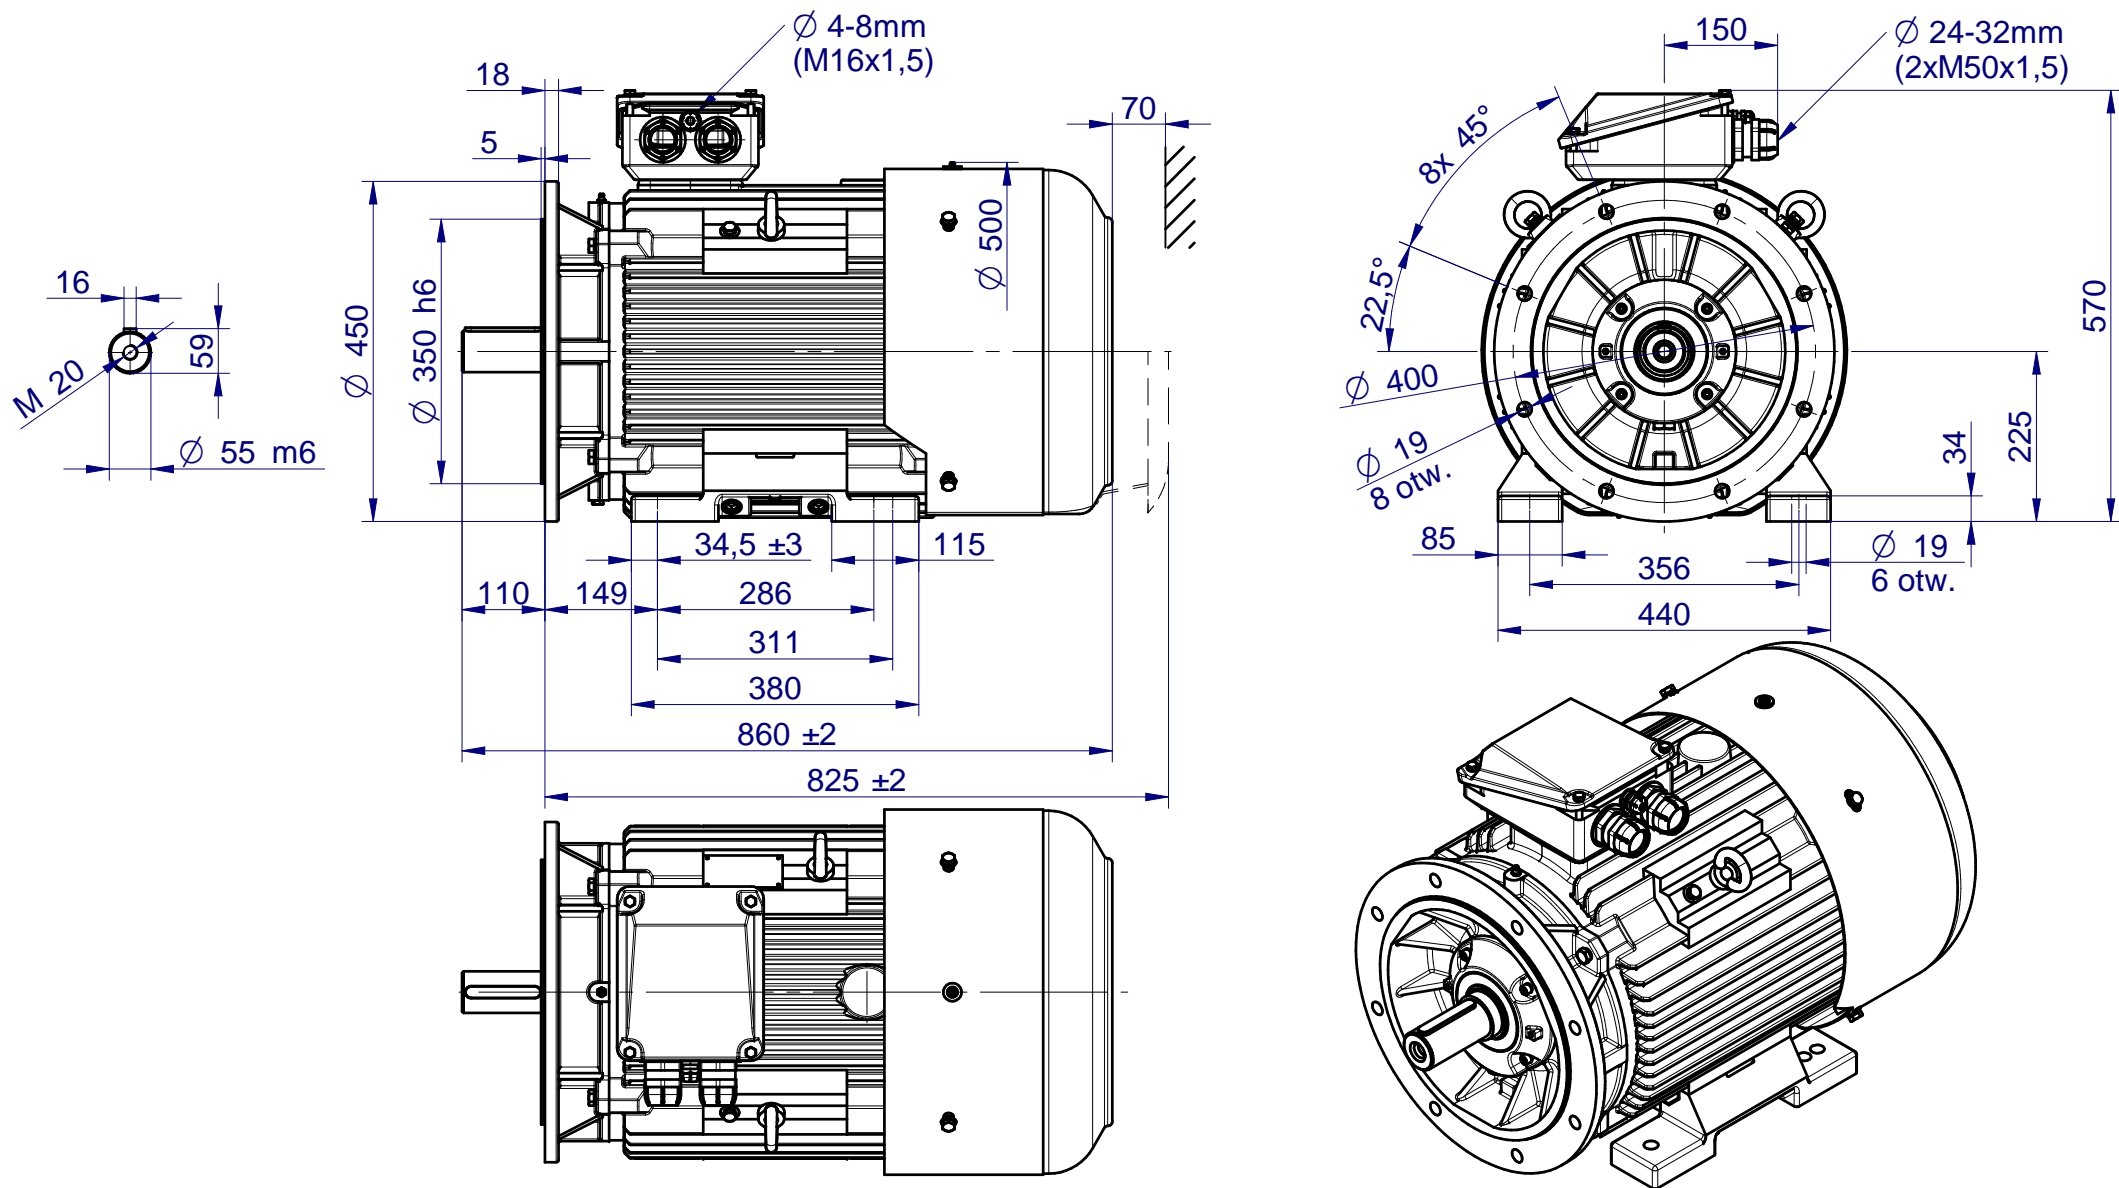

CELMA
indukta

Cantoni[®]
GROUP

Motor type

SIE225M2-K

2021-12-28

Drawing no.

Scale

1:10

CELMA
indukta

Cantoni
GROUP

Motor type

SIEK225M2-K

2021-12-28

Drawing no.

Scale

1:10

CELMA
indukta

Cantoni
GROUP

Motor type

SIEL225M2-K

2021-12-28

Drawing no.

Scale

1:10