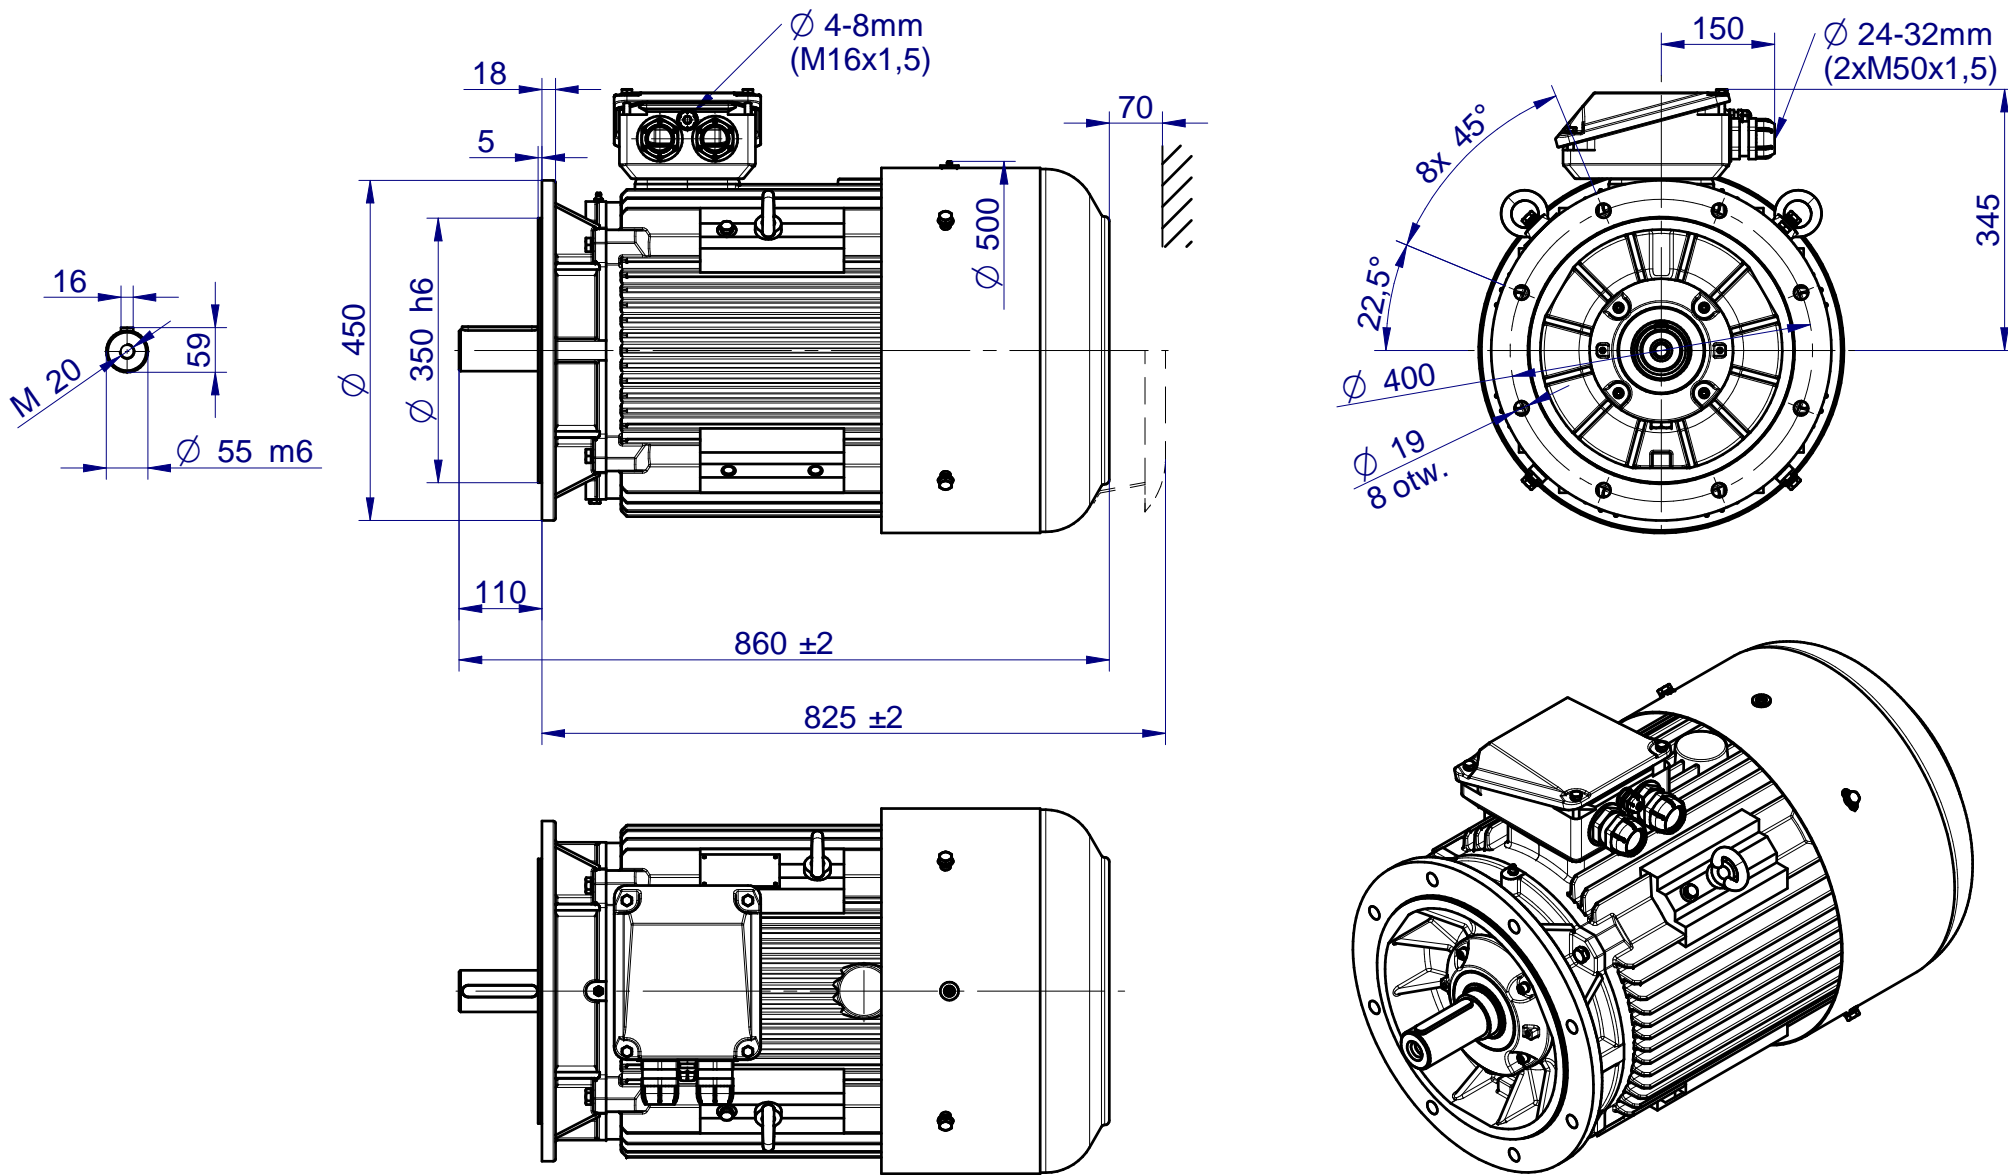

CELMA
indukta

Cantoni[®]
GROUP

Motor type

SIE225M2-K

2021-12-28

Drawing no.

Scale

1:10

CELMA
indukta

Cantoni
GROUP

Motor type

SIEK225M2-K

2021-12-28

Drawing no.

Scale

1:10

CELMA
indukta

Cantoni
GROUP

Motor type

SIEL225M2-K

2021-12-28

Drawing no.

Scale

1:10