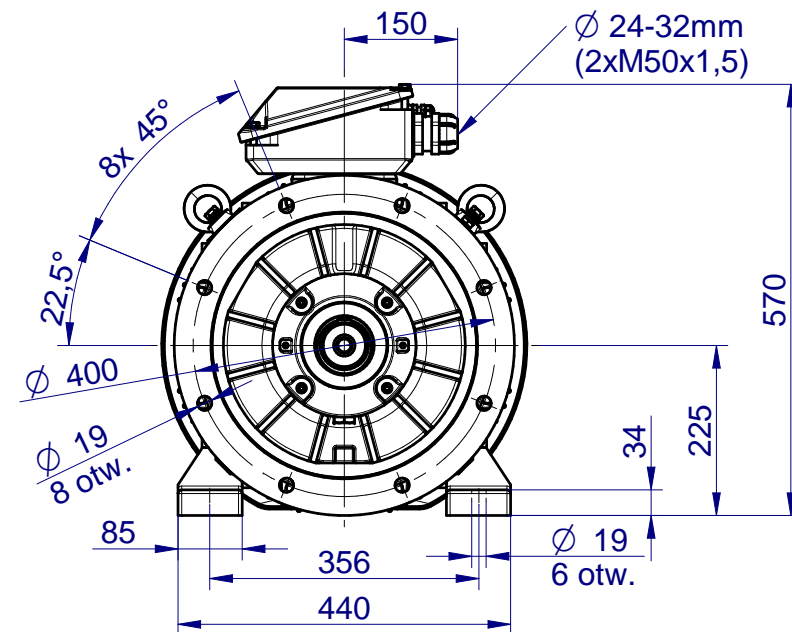

CELMA
indukta

Cantoni
GROUP

Motor type

SIE225(4-12)-K

2021-12-28

Drawing no.

Scale

1:10

CELMA
indukta

Cantoni
GROUP

Motor type

SIEK225(4-12)-K

2021-12-28

Drawing no.

Scale

1:10

CELMA
indukta

Cantoni
GROUP

Motor type

SIEL225(4-12)-K

2021-12-28

Drawing no.

Scale

1:10