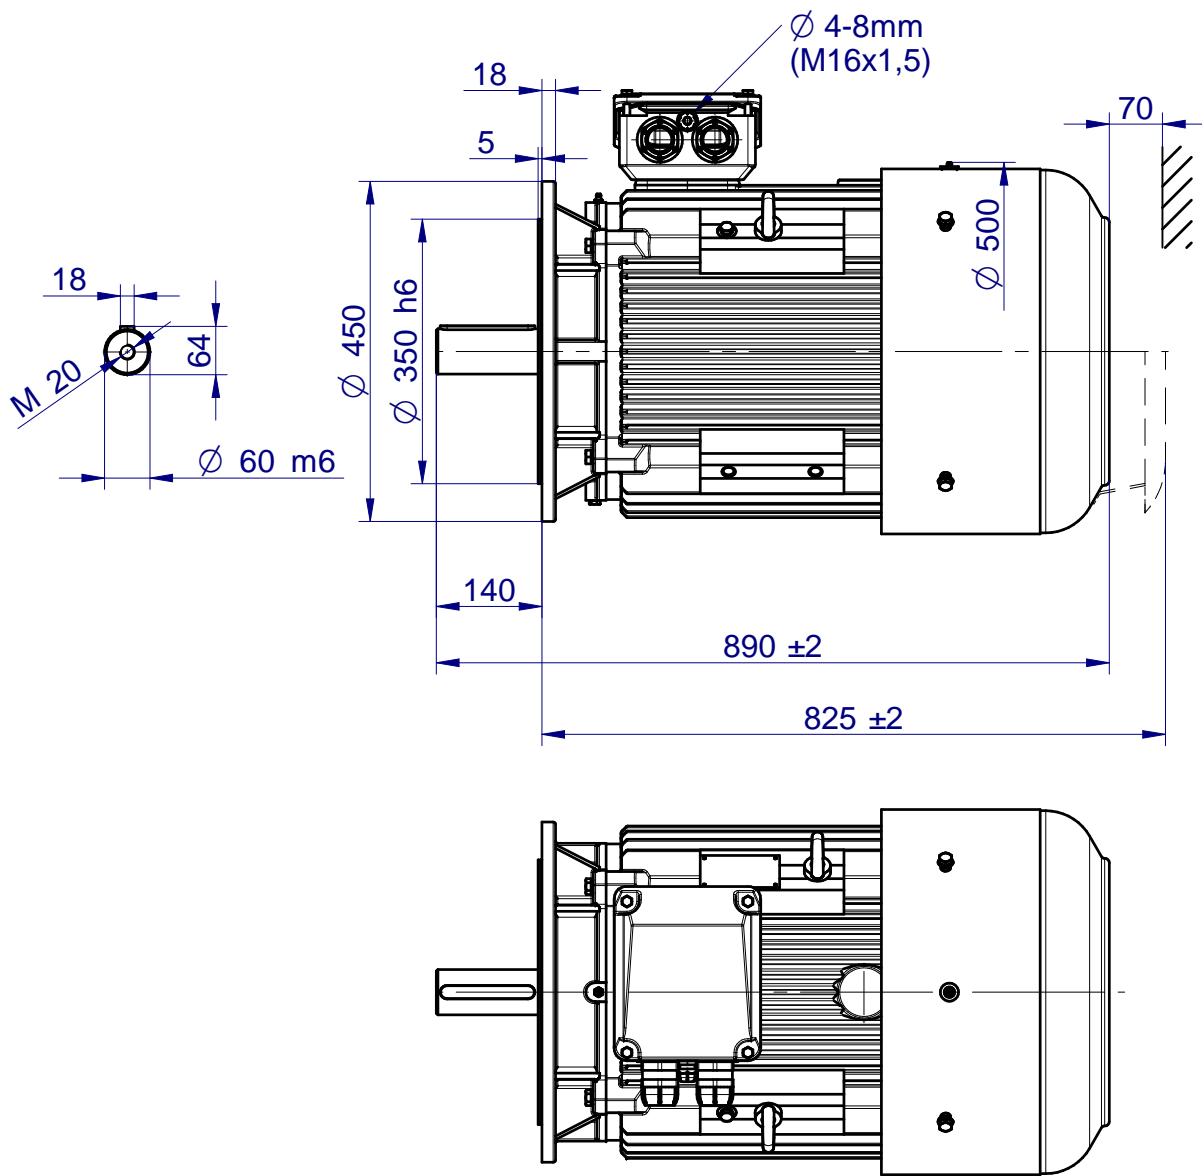

CELMA
indukta

Cantoni
GROUP

Motor type

SIE225(4-12)-K

2021-12-28

Drawing no.

Scale

1:10

CELMA
indukta

Cantoni
GROUP

Motor type

SIEK225(4-12)-K

2021-12-28

Drawing no.

Scale

1:10

CELMA
indukta

Cantoni
GROUP

Motor type

SIEL225(4-12)-K

2021-12-28

Drawing no.

Scale

1:10