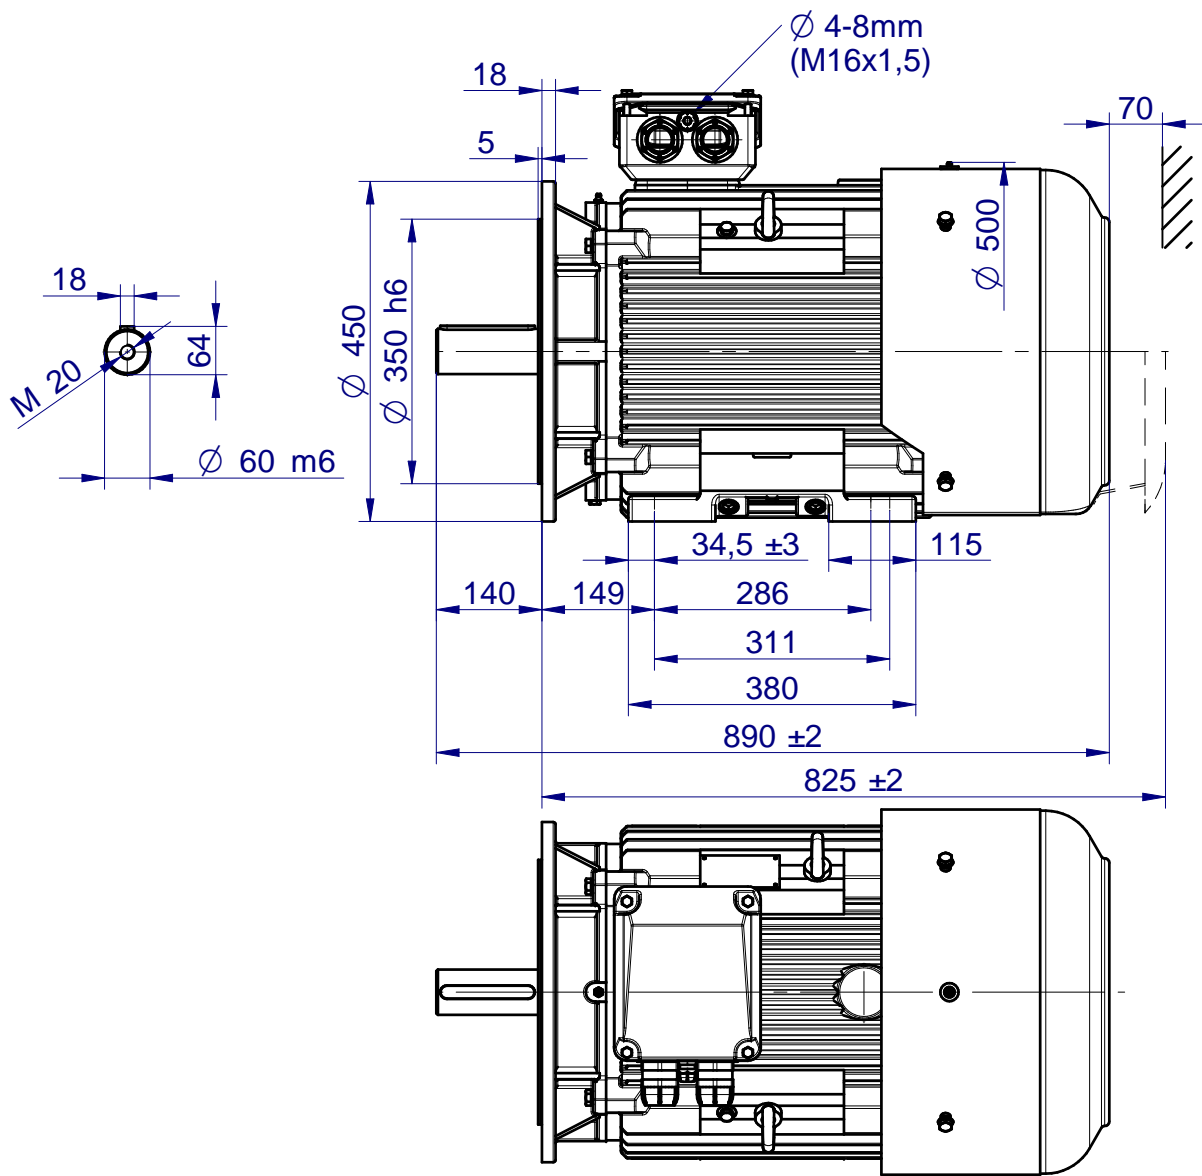

CELMA
indukta

Cantoni
GROUP

Motor type

SIE225(4-12)-K

2021-12-28

Drawing no.

Scale

1:10

CELMA
indukta

Cantoni
GROUP

Motor type

SIEK225(4-12)-K

2021-12-28

Drawing no.

Scale

1:10

CELMA
indukta

Cantoni
GROUP

Motor type

SIEL225(4-12)-K

2021-12-28

Drawing no.

Scale

1:10