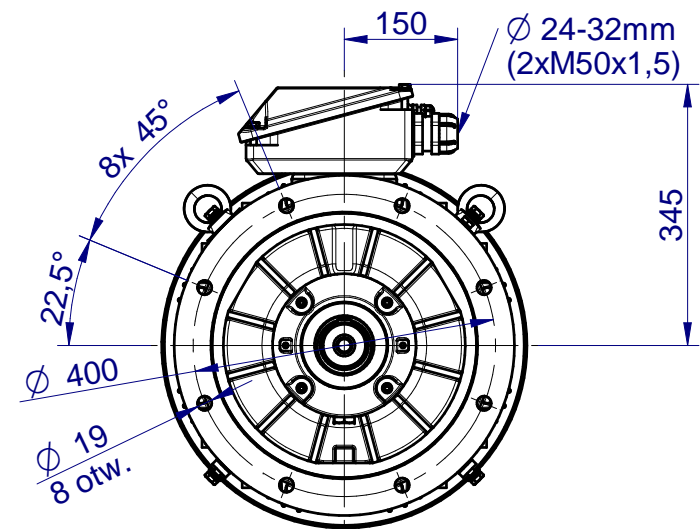

CELMA
indukta

Cantoni
GROUP

Motor type

SIE225(4-12)-K

2021-12-28

Drawing no.

Scale

1:10

CELMA
indukta

Cantoni
GROUP

Motor type

SIEK225(4-12)-K

2021-12-28

Drawing no.

Scale

1:10

CELMA
indukta

Cantoni
GROUP

Motor type

SIEL225(4-12)-K

2021-12-28

Drawing no.

Scale

1:10