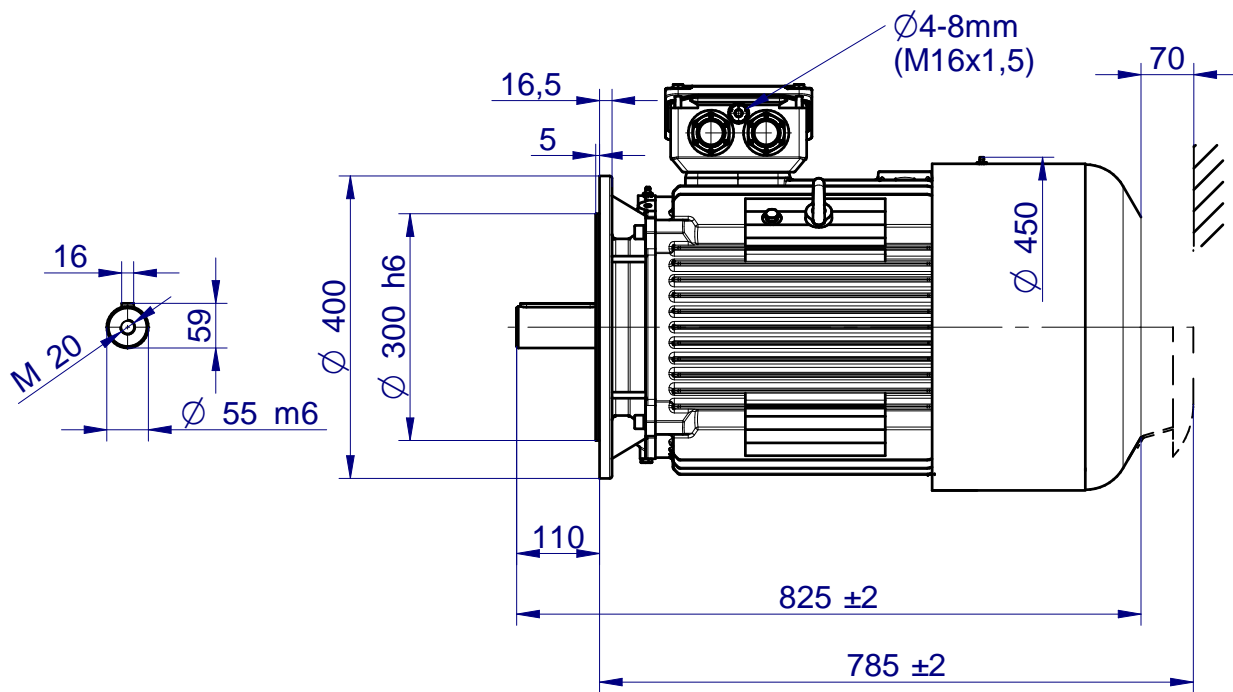

**CELMA**  
indukta

*Cantoni*  
GROUP

Motor type

**SIE200L2-L12-K**

2021-12-21

Drawing no.

Scale

**1:10**

**CELMA**  
**indukta**

*Cantoni*  
GROUP

Motor type

**SIEK200L2-L12-K**

2021-12-21

Drawing no.

Scale

**1:10**

**CELMA**  
indukta

*Cantoni*  
GROUP

Motor type

**SIEL200L2-L12-K**

2021-12-21

Drawing no.

Scale

**1:10**