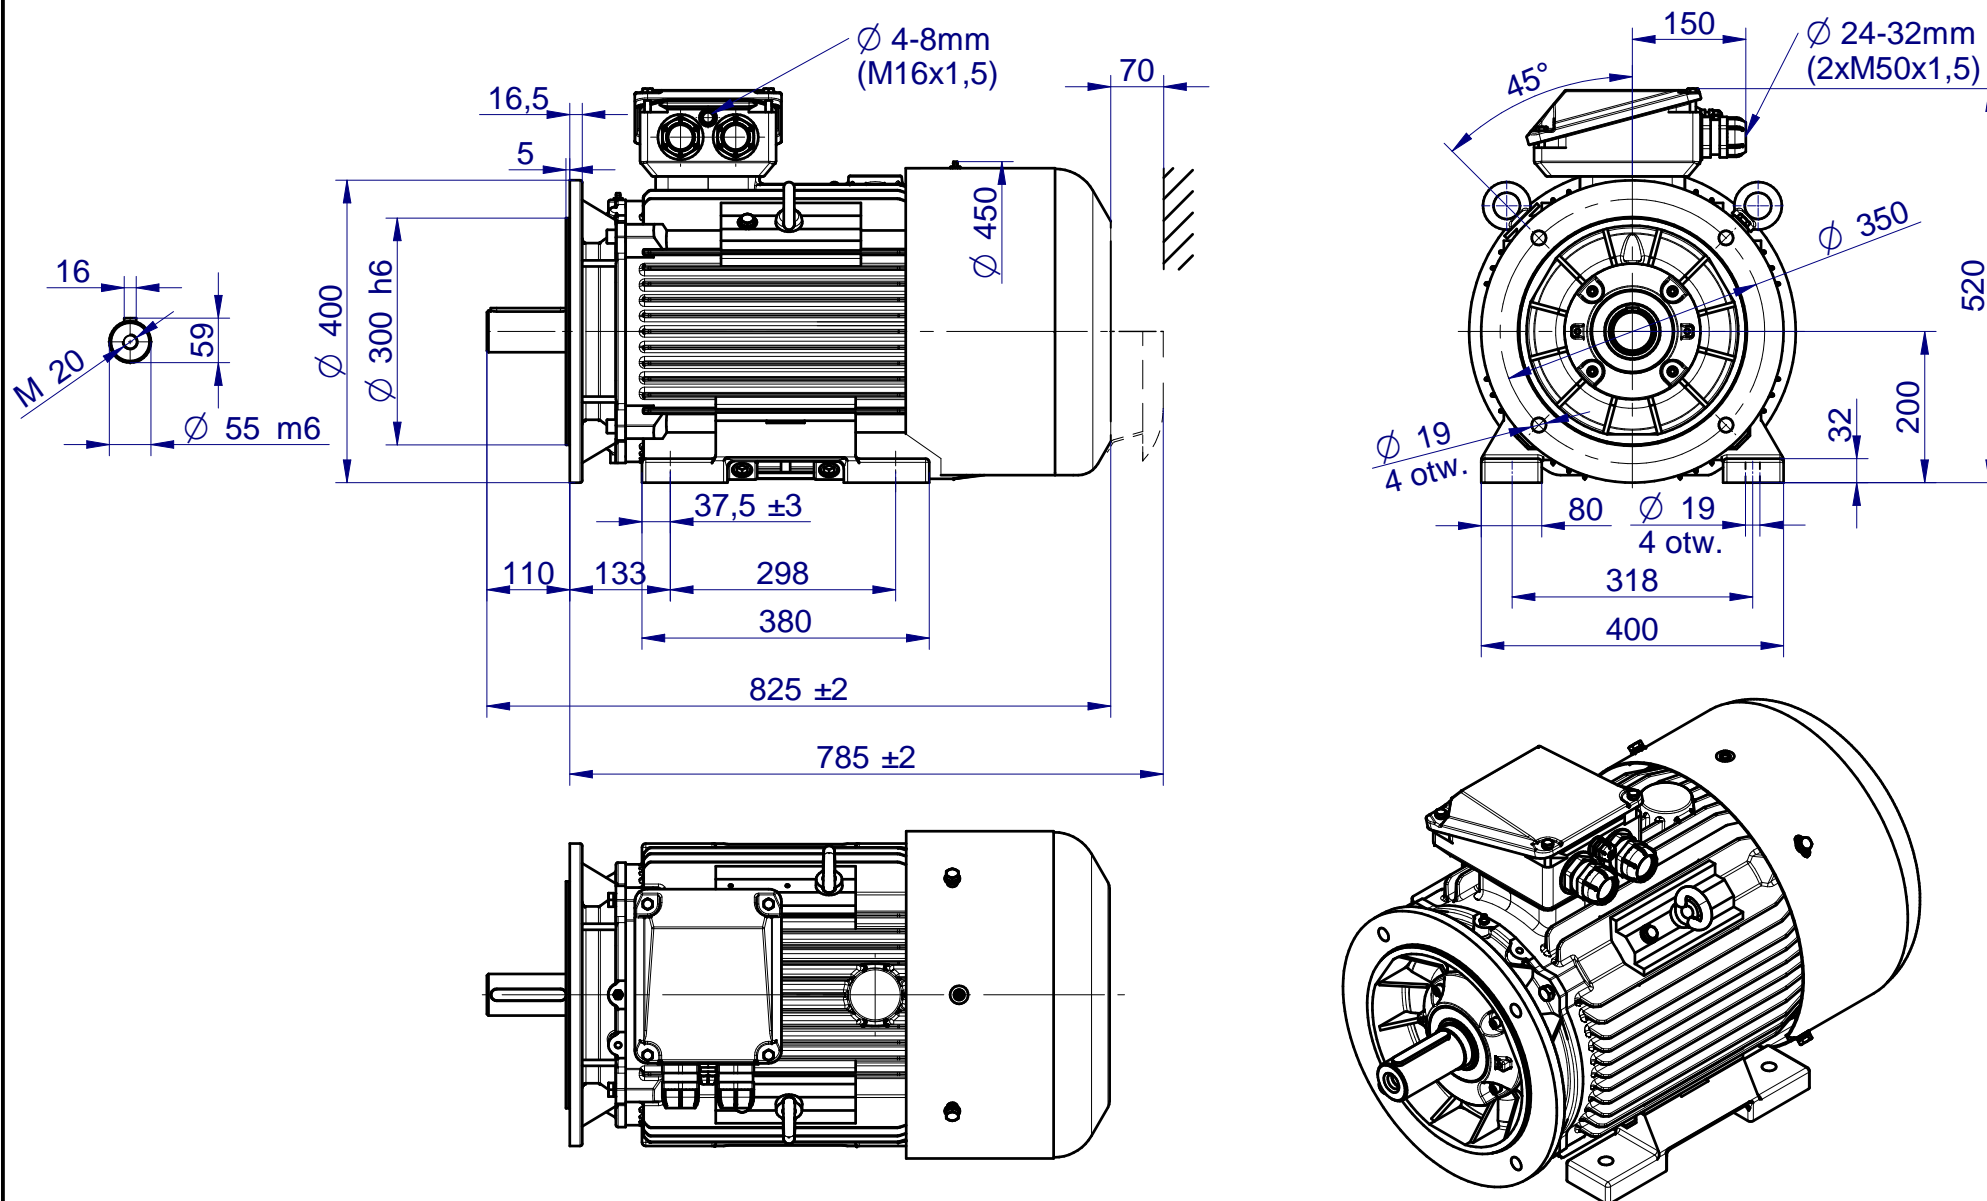

**CELMA**  
indukta

*Cantoni*  
GROUP

Motor type

**SIE200L2-L12-K**

2021-12-21

Drawing no.

Scale

**1:10**

**CELMA**  
**indukta**

*Cantoni*  
GROUP

Motor type

**SIEK200L2-L12-K**

2021-12-21

Drawing no.

Scale

**1:10**

**CELMA**  
indukta

*Cantoni*  
GROUP

Motor type

**SIEL200L2-L12-K**

2021-12-21

Drawing no.

Scale

**1:10**