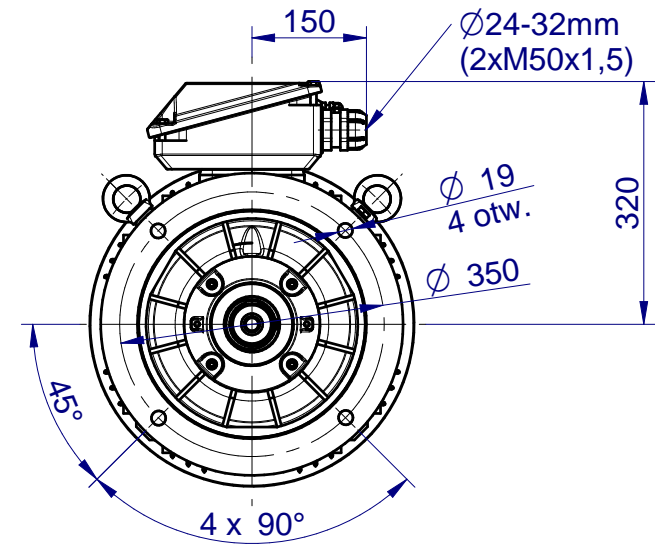

**CELMA**  
indukta

*Cantoni*  
GROUP

Motor type

**SIE200L2-L12-K**

2021-12-21

Drawing no.

Scale

**1:10**

**CELMA**  
**indukta**

*Cantoni*  
GROUP

Motor type

**SIEK200L2-L12-K**

2021-12-21

Drawing no.

Scale

**1:10**

**CELMA**  
indukta

*Cantoni*  
GROUP

Motor type

**SIEL200L2-L12-K**

2021-12-21

Drawing no.

Scale

**1:10**