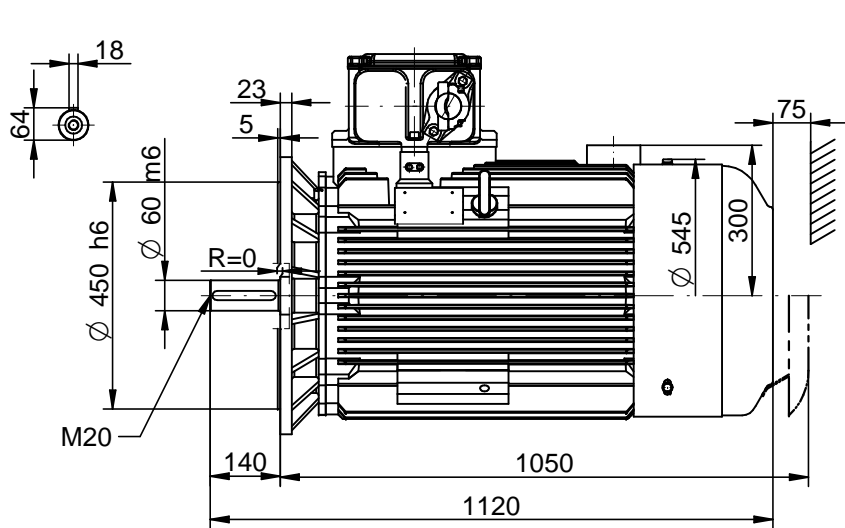

CELMA
indukta

Cantoni
GROUP

Motor type

EcSTKe(b)250M2-IE(2,3)

2022-02-14

Drawing no.

S(35,36)-(450-473)-000

Scale

1:15