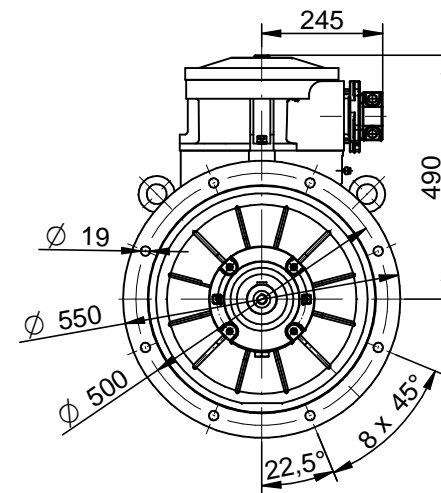

S(35,36)-(450-473)-000

Scale

1:15

CELMA
indukta

Cantoni
GROUP

Motor type

cSTe(b)250M2-IE(2,3)

2022-02-14

Drawing no.

S(35,36)-(450-473)-000

Scale

1:15

CELMA
indukta

Cantoni
GROUP

Motor type

cSTKe(b)250M2-IE(2,3)

2022-02-14

Drawing no.

S(35,36)-(450-473)-000

Scale

1:15

CELMA
indukta

Cantoni
GROUP

Motor type