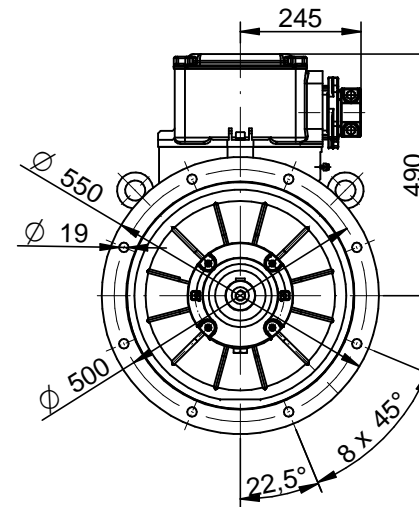

CELMA
indukta

Cantoni
GROUP

Motor type

EcSTe(b)250M2-IE(2,3)

2022-02-14

Drawing no.

S(35,36)-(450-473)-000

Scale

1:15

CELMA
indukta

Cantoni
GROUP

Motor type

EcSTKe(b)250M2-IE(2,3)

2022-02-14

Drawing no.

S(35,36)-(450-473)-000

Drawing no.

S(35,36)-(450-473)-000

Scale

1:15

CELMA
indukta

Cantoni
GROUP

Motor type

cSTKe(b)250M2-IE(2,3)

2022-02-14

Drawing no.

S(35,36)-(450-473)-000

Scale

1:15

CELMA
indukta

Cantoni
GROUP

Motor type