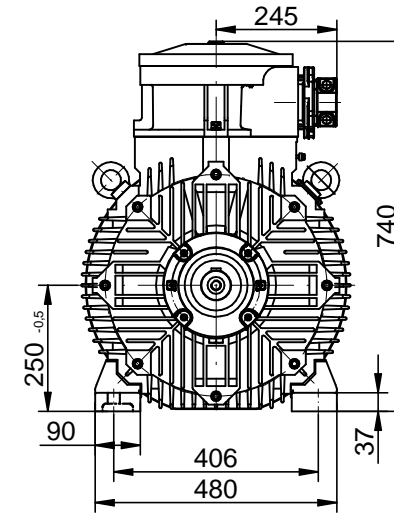

Scale

1:15

CELMA
indukta

Cantoni®
GROUP

Motor type

EcSTLe(b)250M2-IE(2,3)

2022-02-14

Drawing no.

S(35,36)-(450-473)-000

Scale

1:15

CELMA
indukta

Cantoni
GROUP

Motor type

cSTe(b)250M2-IE(2,3)

2022-02-14

Drawing no.

S(35,36)-(450-473)-000

Scale

1:15

CELMA
indukta

Cantoni
GROUP

Motor type

cSTKe(b)250M2-IE(2,3)

2022-02-14

Drawing no.

S(35,36)-(450-473)-000

Scale

1:15

CELMA
indukta

Cantoni
GROUP

Motor type