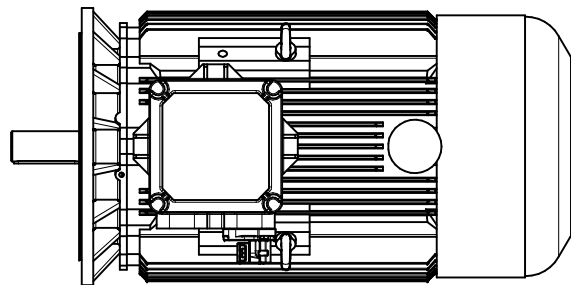

CELMA
indukta

Cantoni
GROUP

Motor type

EcSTe(b)250M2-IE(2,3)

2022-02-14

Drawing no.

S(35,36)-(450-473)-000

Scale

1:15

CELMA
indukta

Cantoni
GROUP

Motor type

EcSTKe(b)250M2-IE(2,3)

2022-02-14

Drawing no.

S(35,36)-(450-473)-000