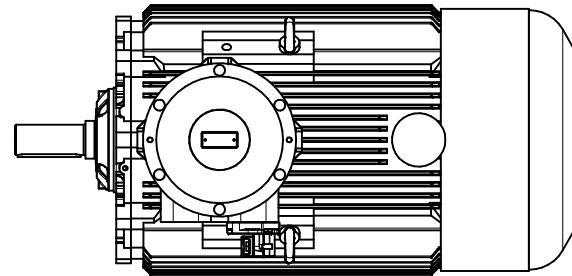

CELMA
indukta

Cantoni
GROUP

Motor type

cSTe(b)250M2-IE(2,3)

2022-02-14

Drawing no.

S(35,36)-(450-473)-000

Scale

1:15