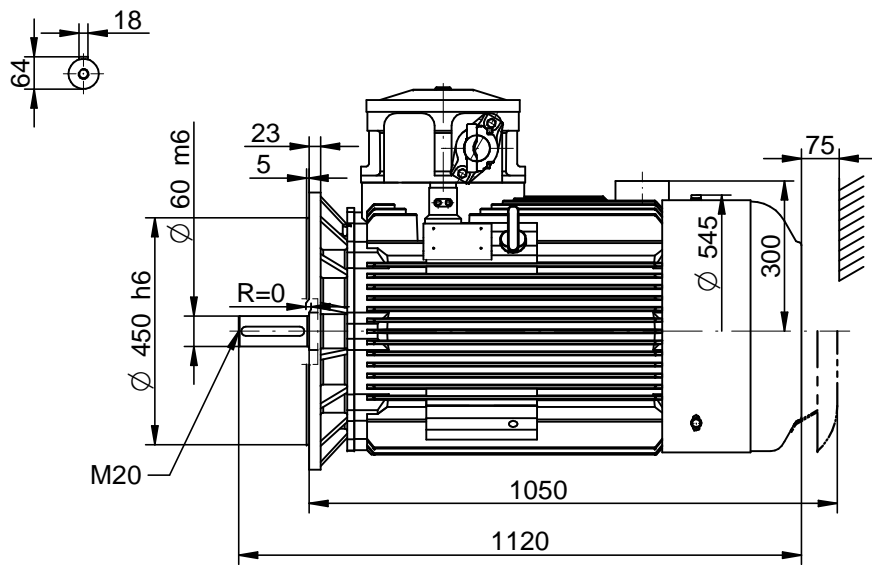

S(35,36)-(450-473)-000

Scale

1:15

CELMA
indukta

Cantoni
GROUP

Motor type

cSTe(b)250M2-IE(2,3)

2022-02-14

Drawing no.

S(35,36)-(450-473)-000

Scale

1:15

CELMA
indukta

Cantoni
GROUP

Motor type

cSTKe(b)250M2-IE(2,3)

2022-02-14

Drawing no.

S(35,36)-(450-473)-000

Scale

1:15

CELMA
indukta

Cantoni
GROUP

Motor type