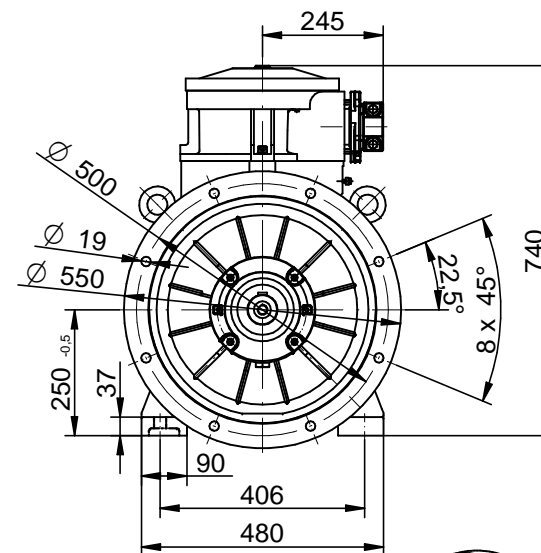

Drawing no.

S(35,36)-(450-473)-000

Scale

1:15

CELMA
indukta

Cantoni
GROUP

Motor type

cSTKe(b)250M2-IE(2,3)

2022-02-14

Drawing no.

S(35,36)-(450-473)-000

Scale

1:15

CELMA
indukta

Cantoni
GROUP

Motor type