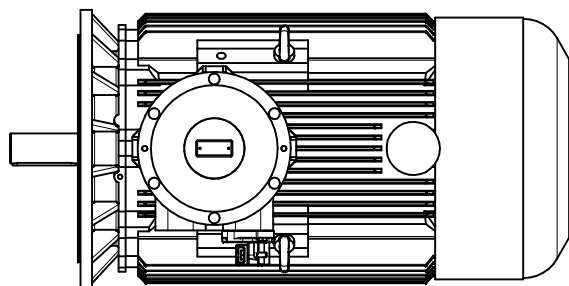

CELMA
indukta

Cantoni
GROUP

Motor type

cSTKe(b)250M2-IE(2,3)

2022-02-14

Drawing no.

S(35,36)-(450-473)-000

Scale

1:15