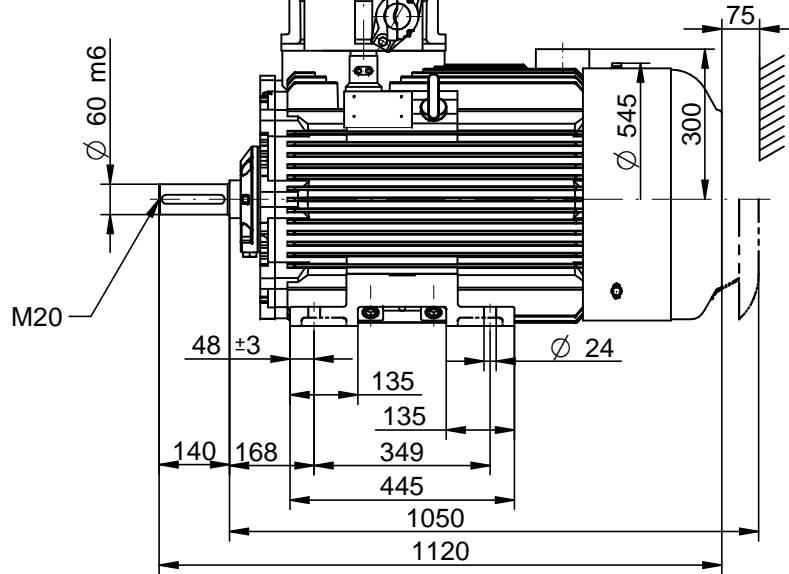

Scale

1:15

CELMA
indukta

Cantoni®
GROUP

Motor type

EcSTLe(b)250M2-IE(2,3)

2022-02-14

Drawing no.

S(35,36)-(450-473)-000

Scale

1:15

CELMA
indukta

Cantoni
GROUP

Motor type

cSTe(b)250M2-IE(2,3)

2022-02-14

Drawing no.

S(35,36)-(450-473)-000

Scale

1:15

CELMA
indukta

Cantoni
GROUP

Motor type

cSTKe(b)250M2-IE(2,3)

2022-02-14

Drawing no.

S(35,36)-(450-473)-000

Scale

1:15

CELMA
indukta

Cantoni
GROUP

Motor type