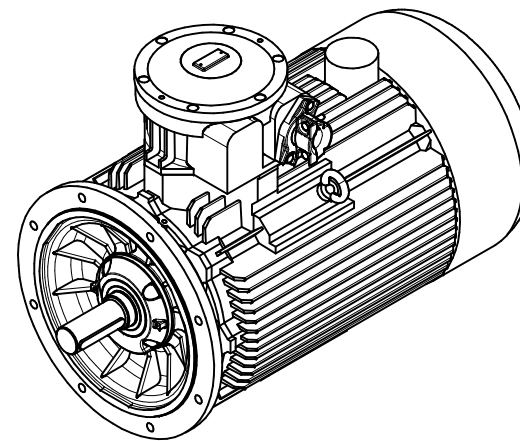

S(35,36)-(450-473)-000

Scale

1:15

CELMA
indukta

Cantoni
GROUP

Motor type

cSTe(b)250M2-IE(2,3)

2022-02-14

Drawing no.

S(35,36)-(450-473)-000

Scale

1:15

CELMA
indukta

Cantoni
GROUP

Motor type

cSTKe(b)250M2-IE(2,3)