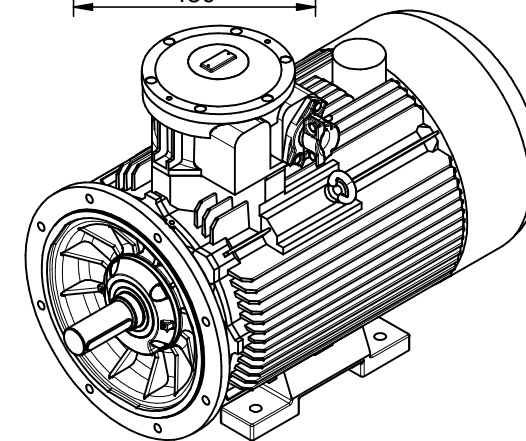

Drawing no.

S(35,36)-(450-473)-000

Scale

1:15

CELMA
indukta

Cantoni
GROUP

Motor type

cSTKe(b)250M2-IE(2,3)

2022-02-14

Drawing no.

S(35,36)-(450-473)-000

Scale

1:15

CELMA
indukta

Cantoni
GROUP

Motor type