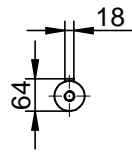

CELMA
indukta

Cantoni
GROUP

Motor type

cSTe(b)250M2-IE(2,3)

2022-02-14

Drawing no.

S(35,36)-(450-473)-000

Scale

1:15