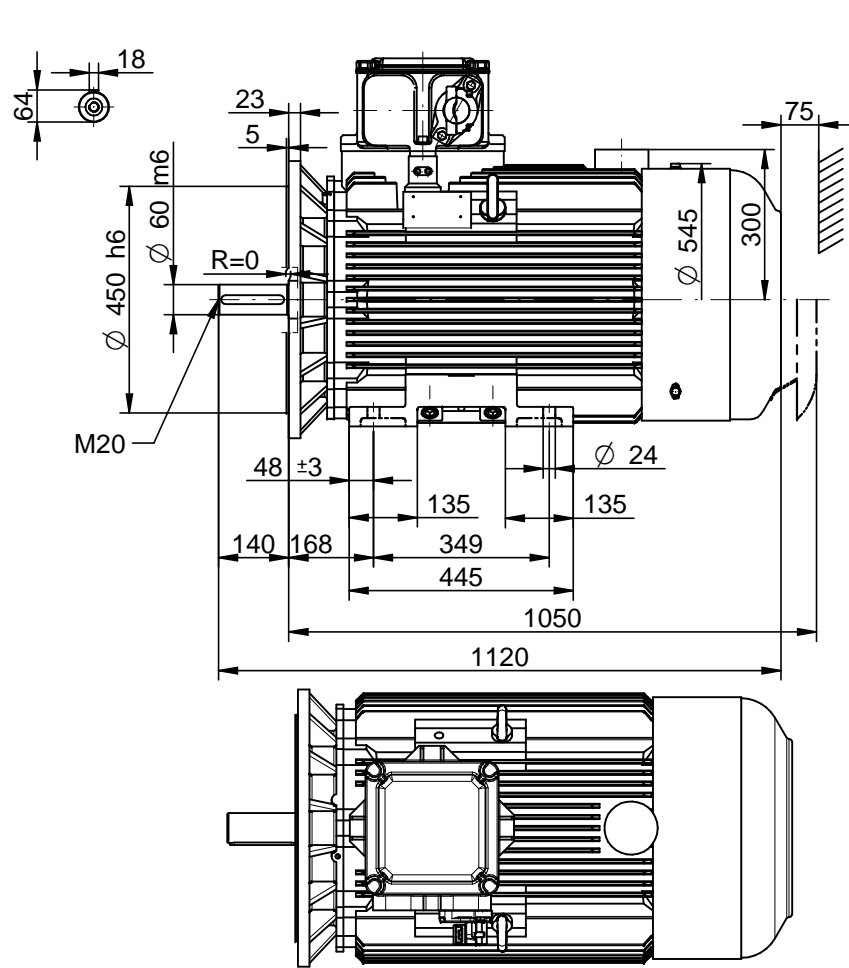

CELMA
indukta

Cantoni®
GROUP

Motor type

EcSTLe(b)250M2-IE(2,3)

2022-02-14

Drawing no.

S(35,36)-(450-473)-000

Scale

1:15