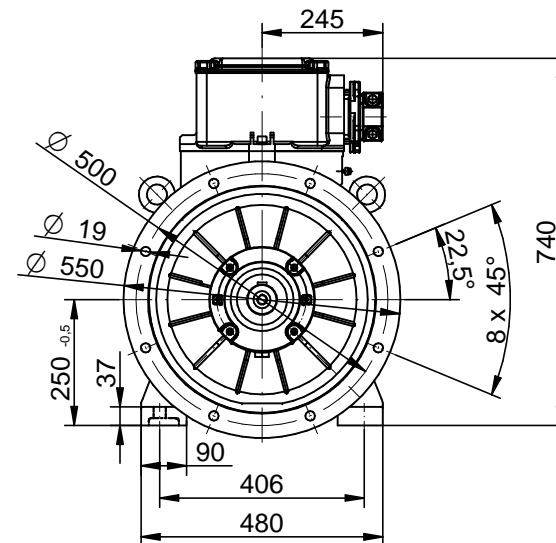

CELMA
indukta

Cantoni®
GROUP

Motor type

EcSTLe(b)250M2-IE(2,3)

2022-02-14

Drawing no.

S(35,36)-(450-473)-000

Scale

1:15