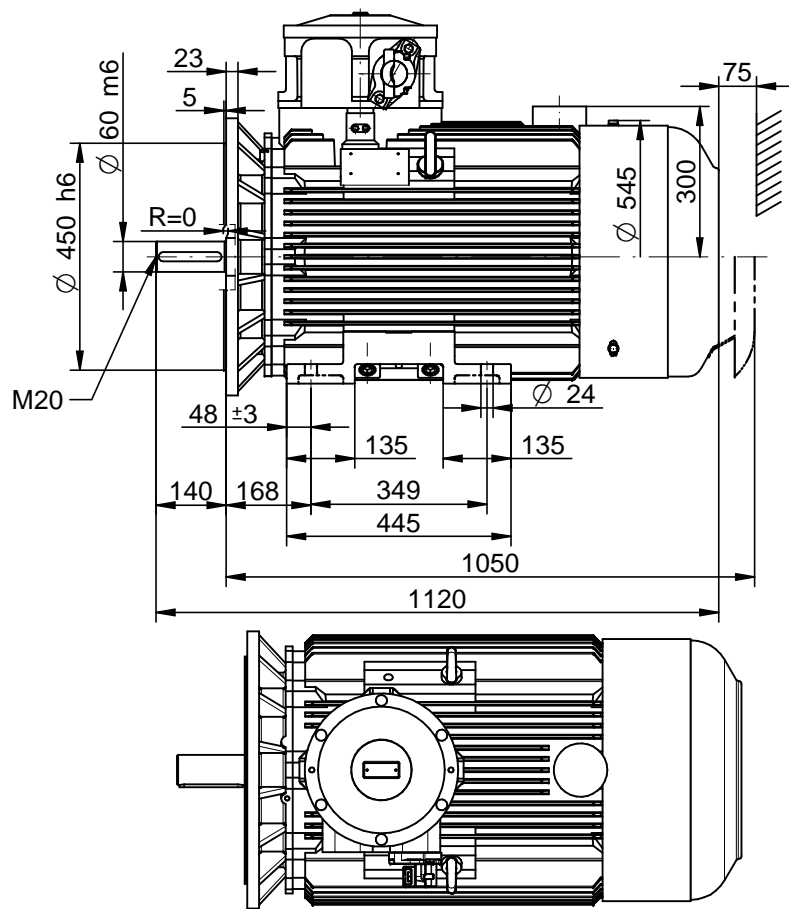

Drawing no.

S(35,36)-(450-473)-000

Scale

1:15

CELMA
indukta

Cantoni
GROUP

Motor type

cSTKe(b)250M2-IE(2,3)

2022-02-14

Drawing no.

S(35,36)-(450-473)-000

Scale

1:15

CELMA
indukta

Cantoni
GROUP

Motor type

cSTLe(b)250M2-IE(2,3)

2022-02-14

Drawing no.

S(35,36)-(450-473)-000

Scale

1:15