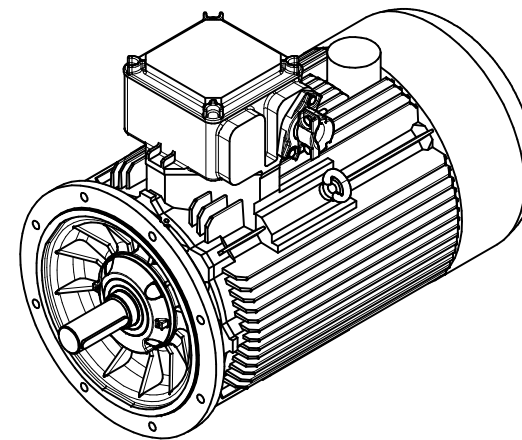

CELMA
indukta

Cantoni
GROUP

Motor type

EcSTe(b)250M2-IE(2,3)

2022-02-14

Drawing no.

S(35,36)-(450-473)-000

Scale

1:15

CELMA
indukta

Cantoni
GROUP

Motor type

EcSTKe(b)250M2-IE(2,3)

2022-02-14

Drawing no.

S(35,36)-(450-473)-000

Scale

1:15

CELMA
indukta

Cantoni®
GROUP

Motor type

EcSTLe(b)250M2-IE(2,3)

2022-02-14

Drawing no.

S(35,36)-(450-473)-000

Scale

1:15

CELMA
indukta

Cantoni
GROUP

Motor type

cSTe(b)250M2-IE(2,3)

2022-02-14