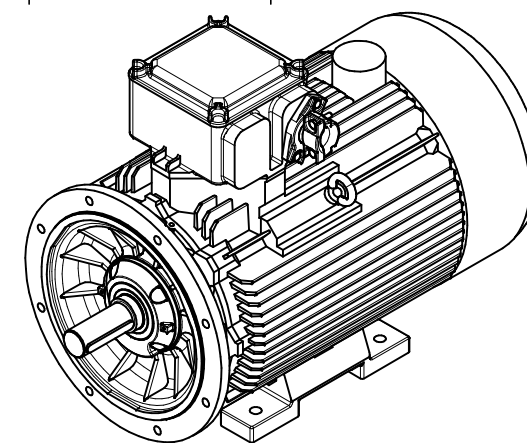

CELMA
indukta

Cantoni
GROUP

Motor type

EcSTe(b)250M2-IE(2,3)

2022-02-14

Drawing no.

S(35,36)-(450-473)-000

Scale

1:15

CELMA
indukta

Cantoni
GROUP

Motor type

EcSTKe(b)250M2-IE(2,3)

2022-02-14

Drawing no.

S(35,36)-(450-473)-000

Scale

1:15

CELMA
indukta

Cantoni®
GROUP

Motor type

EcSTLe(b)250M2-IE(2,3)

2022-02-14

Drawing no.

S(35,36)-(450-473)-000

Scale

1:15

CELMA
indukta

Cantoni
GROUP

Motor type

cSTe(b)250M2-IE(2,3)

2022-02-14