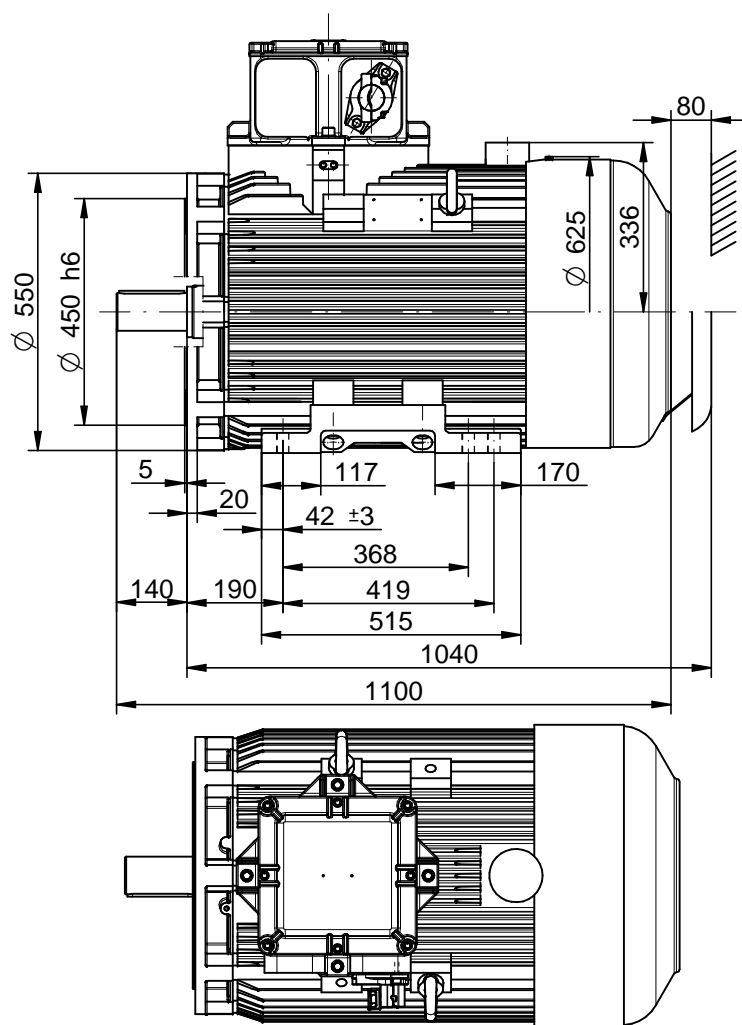

CELMA
indukta

Cantoni
GROUP

Motor type

EcSTe(b)280(S,M)(4-8)-IE(2,3)

2022-02-14

Drawing no.

S(35,36)-(500-535)-000

Scale

Scale

1:15

CELMA
indukta

Cantoni
GROUP

Motor type

EcSTLe(b)280(S,M)(4-8)-IE(2,3)

2022-02-14

Drawing no.

Drawing no.

S(35,36)-(500-535)-000

Scale

1:15

CELMA
indukta

Cantoni
GROUP

Motor type

cSTKe(b)280(S,M)(4-8)-IE(2,3)

2022-02-14

Drawing no.

S(35,36)-(500-535)-000

Scale

1:15

CELMA
indukta

Cantoni
GROUP

Motor type