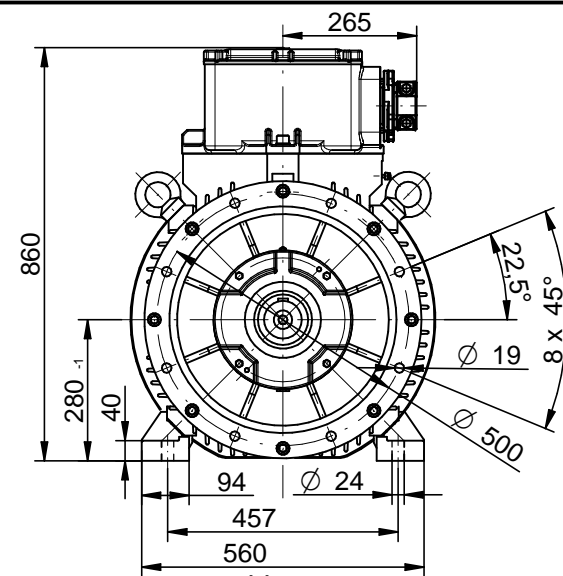

CELMA
indukta

Cantoni
GROUP

Motor type

EcSTe(b)280(S,M)(4-8)-IE(2,3)

2022-02-14

Drawing no.

S(35,36)-(500-535)-000

Scale

Scale

1:15

CELMA
indukta

Cantoni
GROUP

Motor type

EcSTLe(b)280(S,M)(4-8)-IE(2,3)

2022-02-14

Drawing no.

Drawing no.

S(35,36)-(500-535)-000

Scale

1:15

CELMA
indukta

Cantoni
GROUP

Motor type

cSTKe(b)280(S,M)(4-8)-IE(2,3)

2022-02-14

Drawing no.

S(35,36)-(500-535)-000

Scale

1:15

CELMA
indukta

Cantoni
GROUP

Motor type