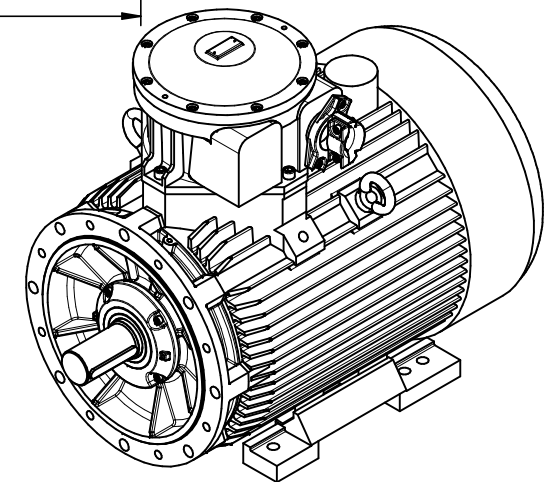

Drawing no.

S(35,36)-(500-535)-000

Scale

1:15

CELMA
indukta

Cantoni
GROUP

Motor type

cSTKe(b)280(S,M)(4-8)-IE(2,3)

2022-02-14

Drawing no.

S(35,36)-(500-535)-000

Scale

1:15

CELMA
indukta

Cantoni
GROUP

Motor type