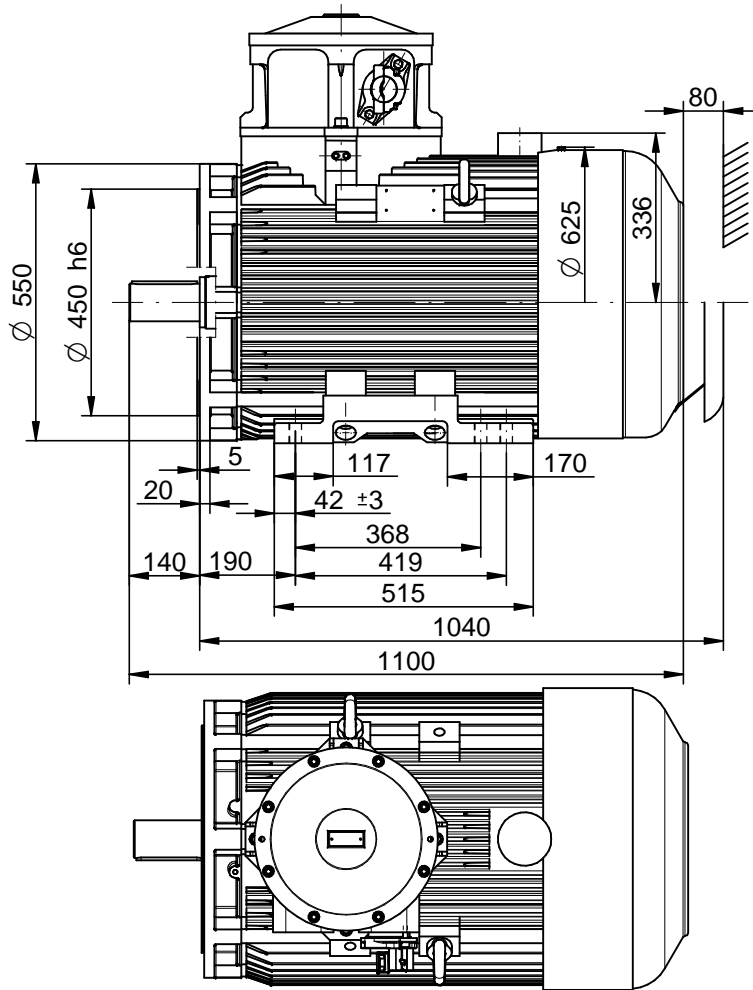

CELMA
indukta

Cantoni
GROUP

Motor type

EcSTe(b)280(S,M)(4-8)-IE(2,3)

2022-02-14

Drawing no.

S(35,36)-(500-535)-000

Scale

Drawing no.

S(35,36)-(500-535)-000

Scale

1:15

CELMA
indukta

Cantoni
GROUP

Motor type

cSTKe(b)280(S,M)(4-8)-IE(2,3)

2022-02-14

Drawing no.

S(35,36)-(500-535)-000

Scale

1:15

CELMA
indukta

Cantoni
GROUP

Motor type

cSTLe(b)280(S,M)(4-8)-IE(2,3)

2022-02-14

Drawing no.

S(35,36)-(500-535)-000

Scale

1:15