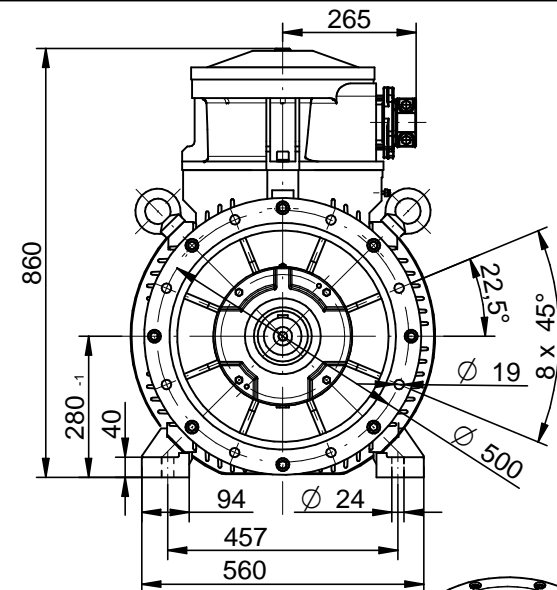

CELMA
indukta

Cantoni
GROUP

Motor type

EcSTe(b)280(S,M)(4-8)-IE(2,3)

2022-02-14

Drawing no.

S(35,36)-(500-535)-000

Scale

Drawing no.

S(35,36)-(500-535)-000

Scale

1:15

CELMA
indukta

Cantoni
GROUP

Motor type

cSTKe(b)280(S,M)(4-8)-IE(2,3)

2022-02-14

Drawing no.

S(35,36)-(500-535)-000

Scale

1:15

CELMA
indukta

Cantoni
GROUP

Motor type

cSTLe(b)280(S,M)(4-8)-IE(2,3)

2022-02-14

Drawing no.

S(35,36)-(500-535)-000

Scale

1:15