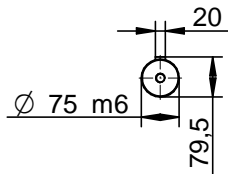

CELMA
indukta

Cantoni
GROUP

Motor type

cSTLe(b)280(S,M)(4-8)-IE(2,3)

2022-02-14

Drawing no.

S(35,36)-(500-535)-000

Scale

1:15