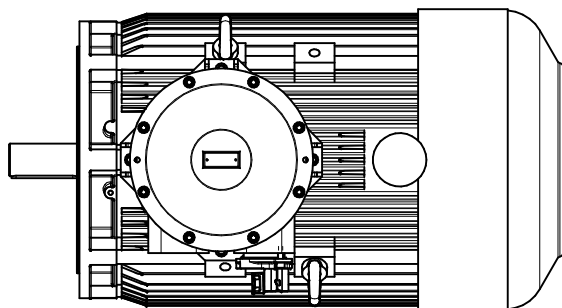

CELMA
indukta

Cantoni
GROUP

Motor type

cSTLe(b)280(S,M)2-IE(2,3)

2022-02-14

Drawing no.

S(35,36)-(500-535)-000

Scale

1:15