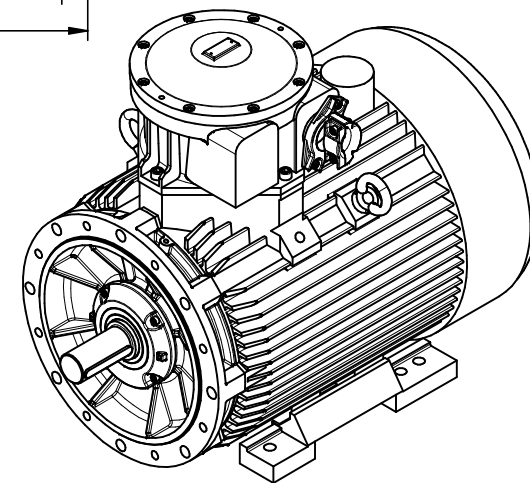

CELMA
indukta

Cantoni
GROUP

Motor type

cSTLe(b)280(S,M)2-IE(2,3)

2022-02-14

Drawing no.

S(35,36)-(500-535)-000

Scale

1:15