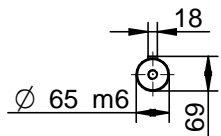

CELMA
indukta

Cantoni
GROUP

Motor type

cSTLe(b)280(S,M)2-IE(2,3)

2022-02-14

Drawing no.

S(35,36)-(500-535)-000

Scale

1:15