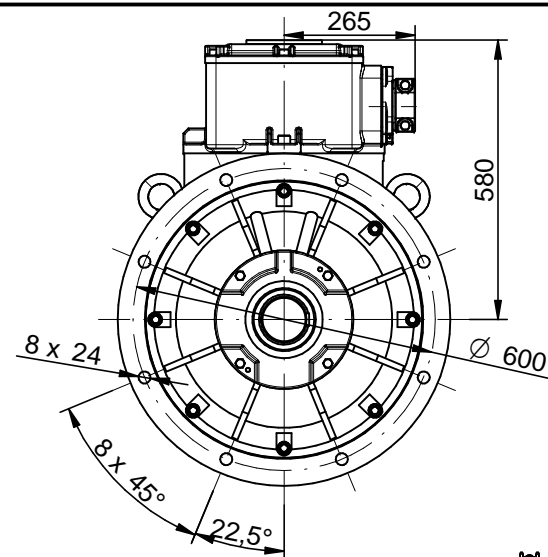

CELMA
indukta

Cantoni®
GROUP

Motor type

EcSTe(b)315M6D,M8(C,D)-N-IE(2,3)

2022-04-29

Drawing no.

S(35,36)-(600-659)-000

Scale

1:15

CELMA
indukta

Cantoni®
GROUP

Motor type

EcSTKe(b)315M6D,M8(C,D)-N-IE(2,3)

2022-05-02

Drawing no.

S(35,36)-(600-659)-000

Scale

1:15

CELMA
indukta

Cantoni®
GROUP

Motor type

EcSTLe(b)315M6D,M8(C,D)-N-IE(2,3)

2022-05-02

Drawing no.

S(35,36)-(600-659)-000

Scale

1:15

CELMA
indukta

Cantoni®
GROUP

Motor type

cSTe(b)315M6D,M8(C,D)-N-IE(2,3)

Drawing no.