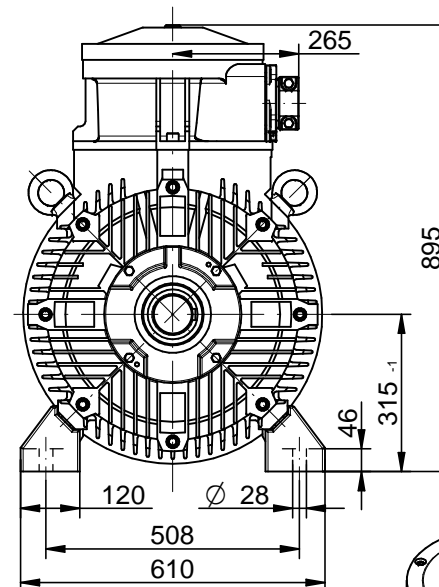

Scale

1:15

CELMA
indukta

Cantoni®
GROUP

Motor type

EcSTLe(b)315M6D,M8(C,D)-N-IE(2,3)

2022-05-02

Drawing no.

S(35,36)-(600-659)-000

Scale

1:15

CELMA
indukta

Cantoni®
GROUP

Motor type

cSTe(b)315M6D,M8(C,D)-N-IE(2,3)

Drawing no.

S(35,36)-(600-659)-000

Scale

1:15

2022-04-21

CELMA
indukta

Cantoni
GROUP

Motor type

cSTKe(b)315M6D,M8(C,D)-N-IE(2,3)

2022-04-26

Drawing no.

S(35,36)-(600-659)-000

Scale

1:15