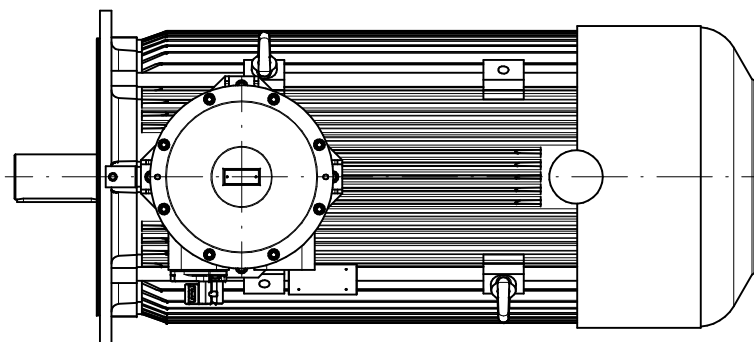

CELMA
indukta

Cantoni
GROUP

Motor type

cSTKe(b)315M6D,M8(C,D)-N-IE(2,3)

2022-04-26

Drawing no.

S(35,36)-(600-659)-000

Scale

1:15