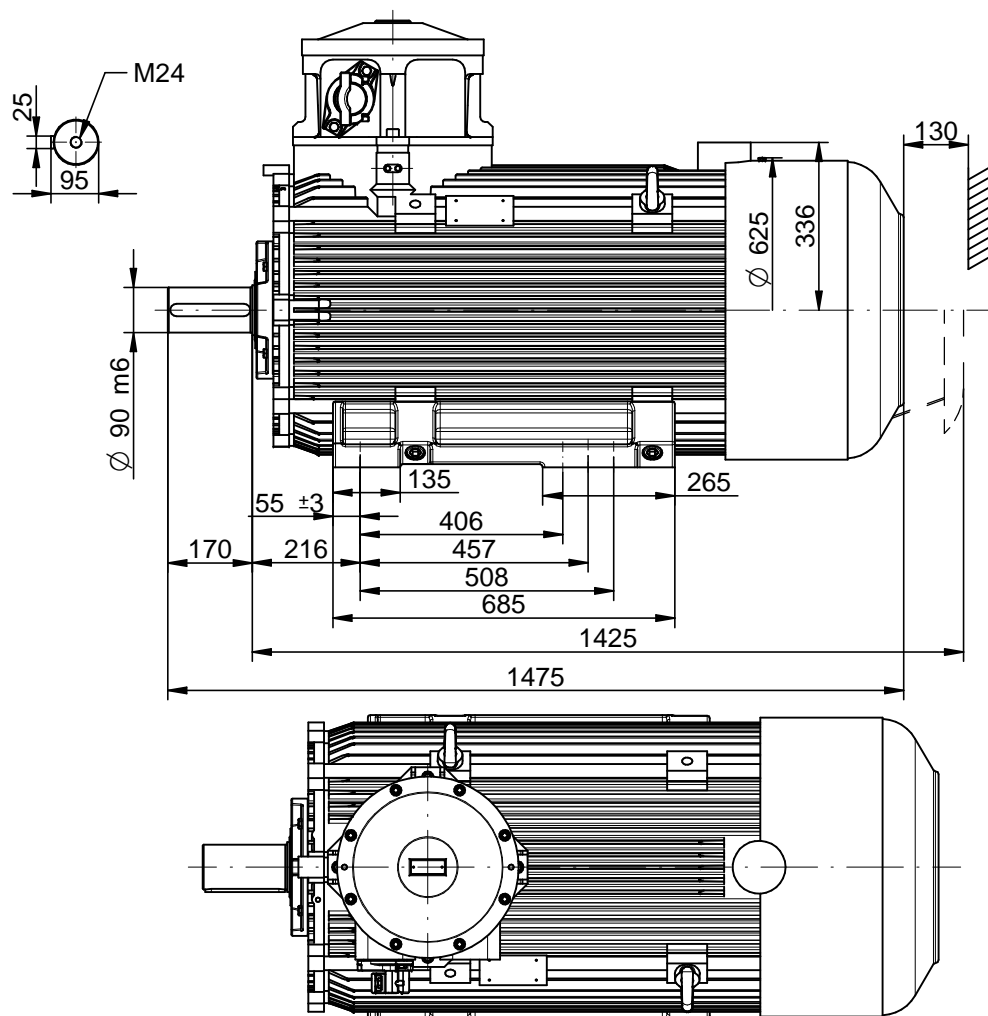

Scale

1:15

CELMA
indukta

Cantoni®
GROUP

Motor type

EcSTLe(b)315M6D,M8(C,D)-N-IE(2,3)

2022-05-02

Drawing no.

S(35,36)-(600-659)-000

Scale

1:15

CELMA
indukta

Cantoni®
GROUP

Motor type

cSTe(b)315M6D,M8(C,D)-N-IE(2,3)

Drawing no.

S(35,36)-(600-659)-000

Scale

1:15

2022-04-21

CELMA
indukta

Cantoni
GROUP

Motor type

cSTKe(b)315M6D,M8(C,D)-N-IE(2,3)

2022-04-26

Drawing no.

S(35,36)-(600-659)-000

Scale

1:15