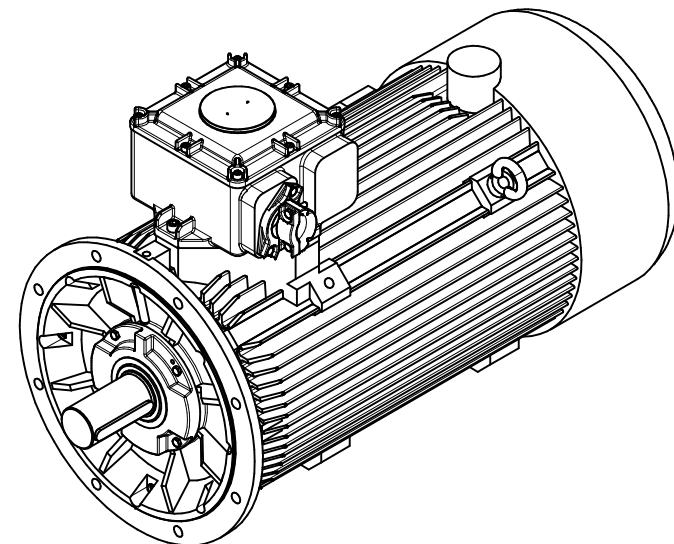

CELMA
indukta

Cantoni®
GROUP

Motor type

EcSTe(b)315M6D,M8(C,D)-N-IE(2,3)

2022-04-29

Drawing no.

S(35,36)-(600-659)-000

Scale

1:15

CELMA
indukta

Cantoni®
GROUP

Motor type

EcSTKe(b)315M6D,M8(C,D)-N-IE(2,3)

2022-05-02

Drawing no.

S(35,36)-(600-659)-000

Scale

1:15

CELMA
indukta

Cantoni®
GROUP

Motor type

EcSTLe(b)315M6D,M8(C,D)-N-IE(2,3)

2022-05-02

Drawing no.

S(35,36)-(600-659)-000

Scale

1:15

CELMA
indukta

Cantoni®
GROUP

Motor type

cSTe(b)315M6D,M8(C,D)-N-IE(2,3)

Drawing no.