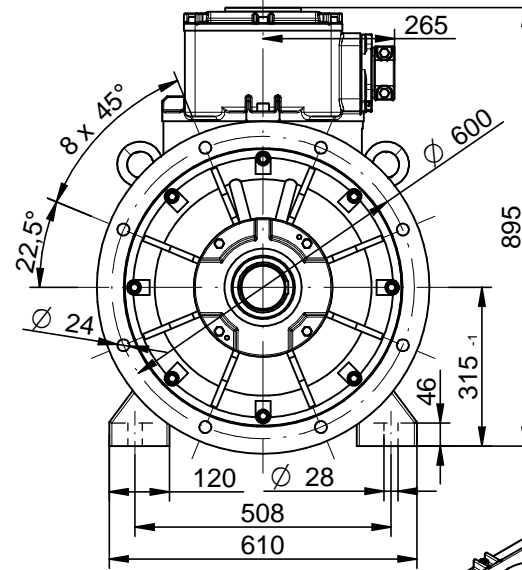

CELMA
indukta

Cantoni®
GROUP

Motor type

EcSTe(b)315M6D,M8(C,D)-N-IE(2,3)

2022-04-29

Drawing no.

S(35,36)-(600-659)-000

Scale

1:15

CELMA
indukta

Cantoni®
GROUP

Motor type

EcSTKe(b)315M6D,M8(C,D)-N-IE(2,3)

2022-05-02

Drawing no.

S(35,36)-(600-659)-000

Scale

1:15

CELMA
indukta

Cantoni®
GROUP

Motor type

EcSTLe(b)315M6D,M8(C,D)-N-IE(2,3)

2022-05-02

Drawing no.

S(35,36)-(600-659)-000

Scale

1:15

CELMA
indukta

Cantoni®
GROUP

Motor type

cSTe(b)315M6D,M8(C,D)-N-IE(2,3)

Drawing no.