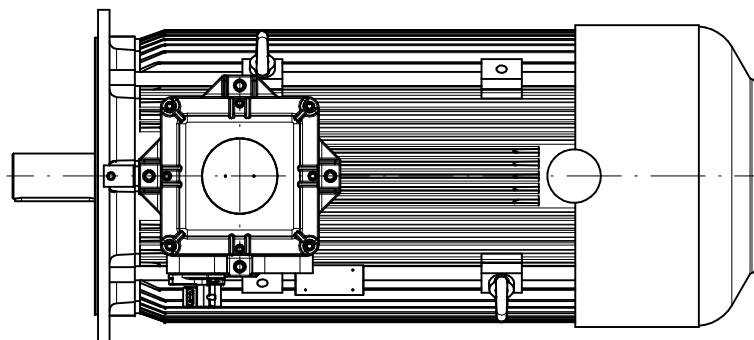

CELMA
indukta

Cantoni®
GROUP

Motor type

EcSTe(b)315M6D,M8(C,D)-N-IE(2,3)

2022-04-29

Drawing no.

S(35,36)-(600-659)-000

Scale

1:15

CELMA
indukta

Cantoni®
GROUP

Motor type

EcSTKe(b)315M6D,M8(C,D)-N-IE(2,3)

2022-05-02

Drawing no.

S(35,36)-(600-659)-000

Scale

1:15

CELMA
indukta

Cantoni®
GROUP

Motor type

EcSTLe(b)315M6D,M8(C,D)-N-IE(2,3)

2022-05-02

Drawing no.

S(35,36)-(600-659)-000

Scale

1:15

CELMA
indukta

Cantoni®
GROUP

Motor type

cSTe(b)315M6D,M8(C,D)-N-IE(2,3)

Drawing no.