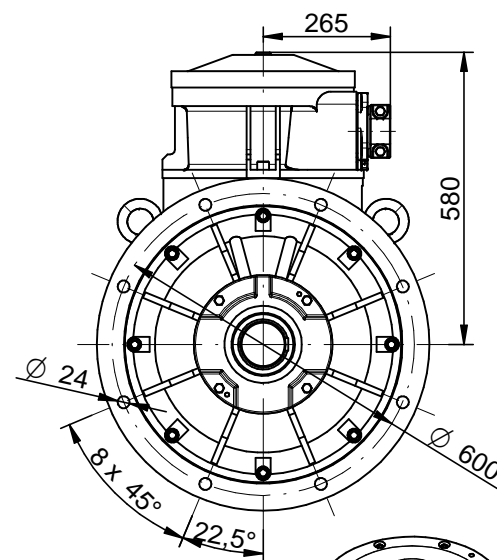

S(35,36)-(600-659)-000

Scale

1:15

CELMA
indukta

Cantoni®
GROUP

Motor type

cSTe(b)315M6D,M8(C,D)-N-IE(2,3)

Drawing no.

S(35,36)-(600-659)-000

Scale

1:15

2022-04-21

CELMA
indukta

Cantoni
GROUP

Motor type

cSTKe(b)315M6D,M8(C,D)-N-IE(2,3)

2022-04-26

Drawing no.

S(35,36)-(600-659)-000

Scale

1:15