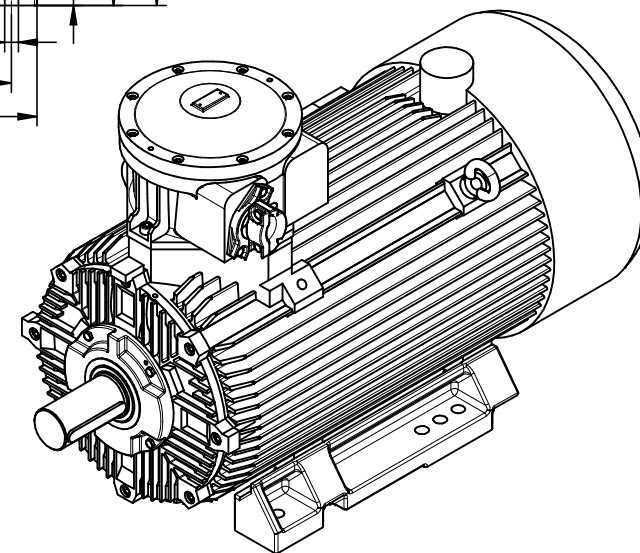

Scale

1:15

CELMA
indukta

Cantoni®
GROUP

Motor type

EcSTLe(b)315M6D,M8(C,D)-N-IE(2,3)

2022-05-02

Drawing no.

S(35,36)-(600-659)-000

Scale

1:15

CELMA
indukta

Cantoni®
GROUP

Motor type

cSTe(b)315M6D,M8(C,D)-N-IE(2,3)

Drawing no.