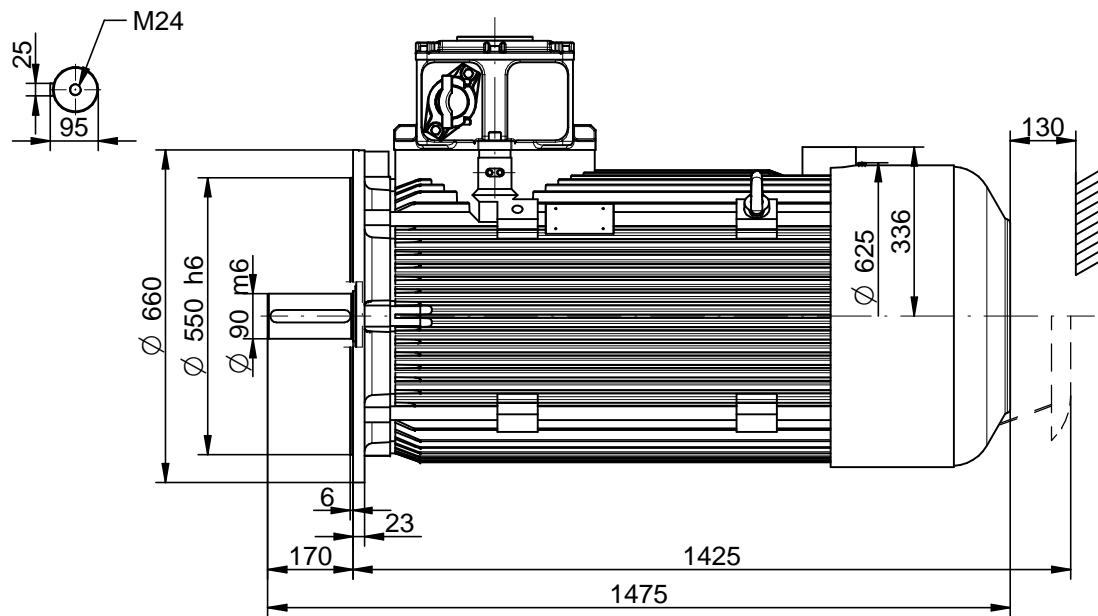

CELMA
indukta

Cantoni®
GROUP

Motor type

EcSTKe(b)315M6D,M8(C,D)-N-IE(2,3)

2022-05-02

Drawing no.

S(35,36)-(600-659)-000

Scale

1:15