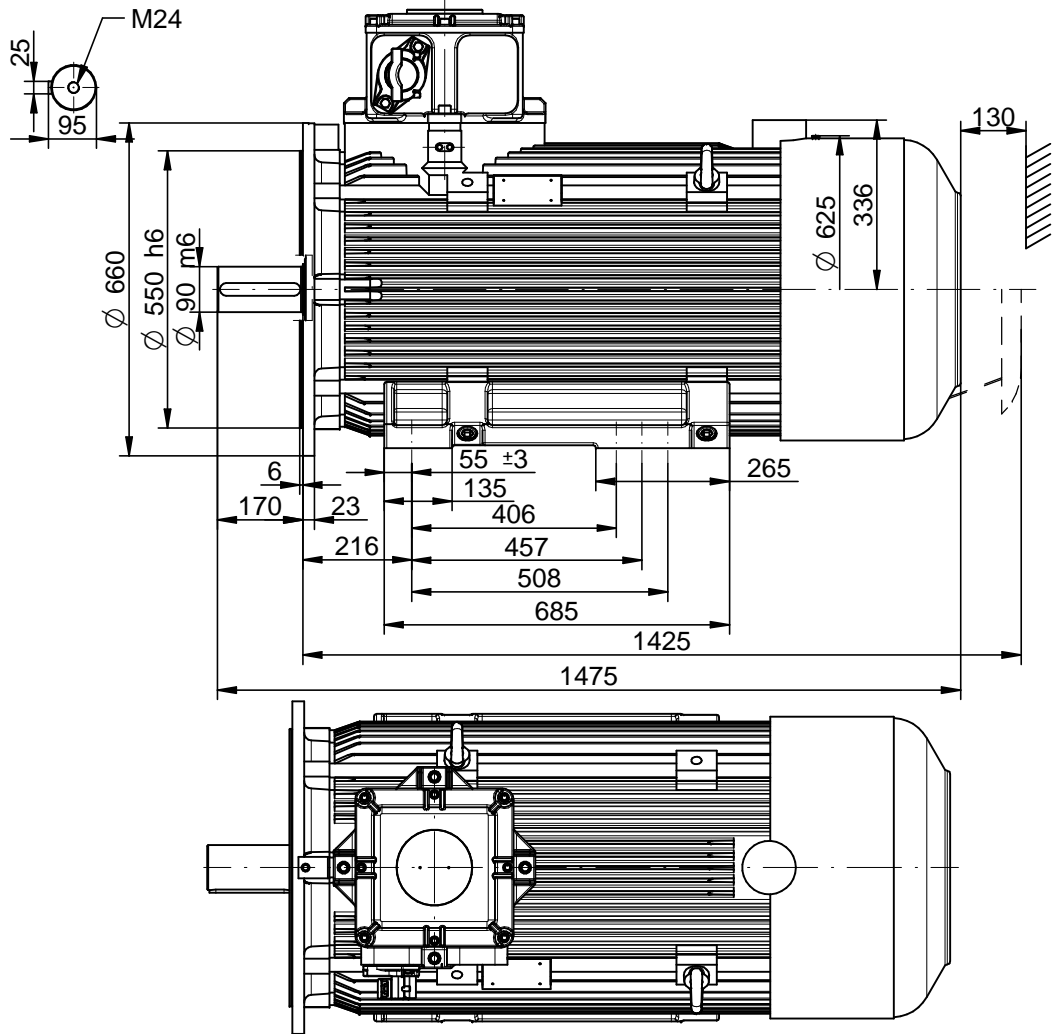

CELMA
indukta

Cantoni®
GROUP

Motor type

EcSTe(b)315M6D,M8(C,D)-N-IE(2,3)

2022-04-29

Drawing no.

S(35,36)-(600-659)-000

Scale

Scale

1:15

CELMA
indukta

Cantoni®
GROUP

Motor type

EcSTLe(b)315M6D,M8(C,D)-N-IE(2,3)

2022-05-02

Drawing no.

S(35,36)-(600-659)-000

Scale

1:15

CELMA
indukta

Cantoni®
GROUP

Motor type

cSTe(b)315M6D,M8(C,D)-N-IE(2,3)

Drawing no.

2022-04-26

Drawing no.

S(35,36)-(600-659)-000

Scale

1:15