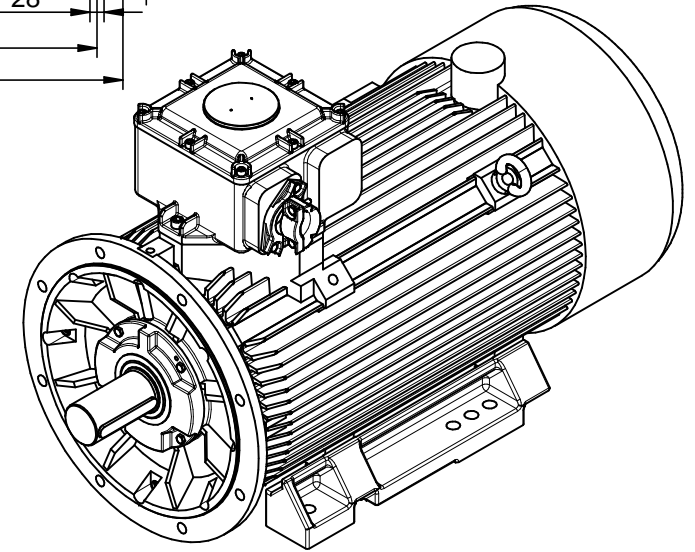

CELMA
indukta

Cantoni®
GROUP

Motor type

EcSTe(b)315M6D,M8(C,D)-N-IE(2,3)

2022-04-29

Drawing no.

S(35,36)-(600-659)-000

Scale

1:15

CELMA
indukta

Cantoni®
GROUP

Motor type

EcSTKe(b)315M6D,M8(C,D)-N-IE(2,3)

2022-05-02

Drawing no.

S(35,36)-(600-659)-000

Scale

1:15

CELMA
indukta

Cantoni®
GROUP

Motor type

EcSTLe(b)315M6D,M8(C,D)-N-IE(2,3)

2022-05-02

Drawing no.

S(35,36)-(600-659)-000

Scale

1:15

CELMA
indukta

Cantoni®
GROUP

Motor type

cSTe(b)315M6D,M8(C,D)-N-IE(2,3)

Drawing no.