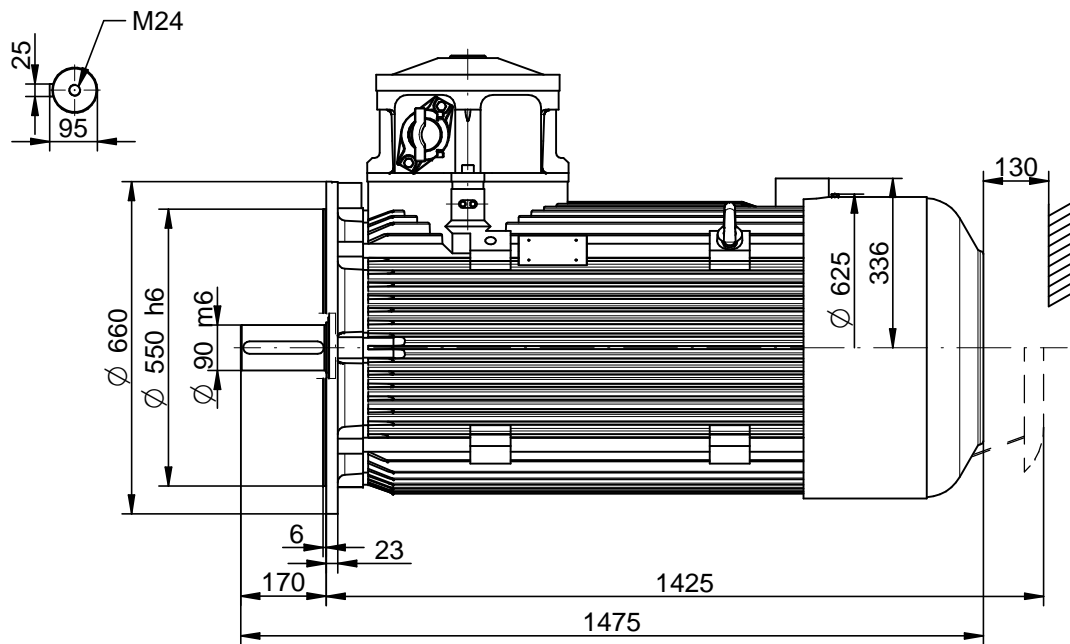

CELMA
indukta

Cantoni
GROUP

Motor type

cSTKe(b)315M6D,M8(C,D)-N-IE(2,3)

2022-04-26

Drawing no.

S(35,36)-(600-659)-000

Scale

1:15