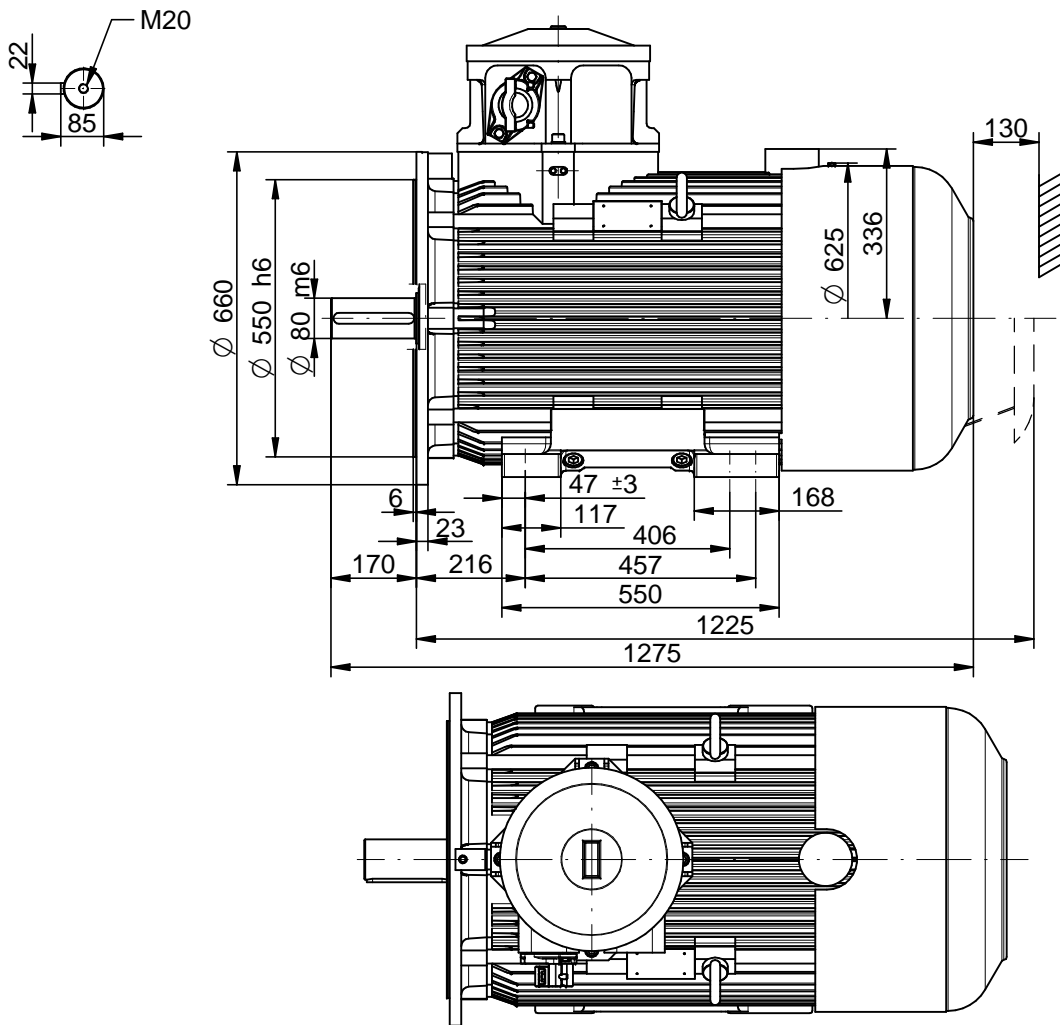

Drawing no.

S(35,36)-(600-659)-000

Scale

1:15

CELMA
indukta

Cantoni
GROUP

Motor type

cSTKe(b)315S(4,6,8),M(6,8)A-N-IE(2,3)

2022-04-26

Drawing no.

S(35,36)-(600-659)-000

Scale

1:15

CELMA
indukta

Cantoni
GROUP

Motor type