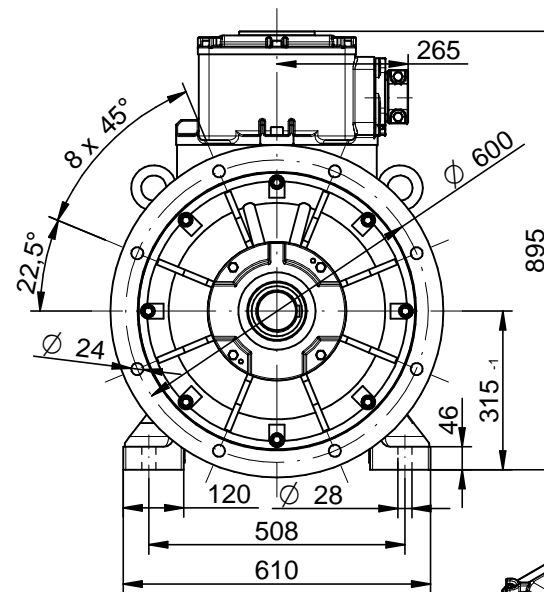

CELMA
indukta

Cantoni
GROUP

Motor type

EcSTe(b)315S(4,6,8),M(6,8)A-N-IE(2,3)

2022-04-29

Drawing no.

S(35,36)-(600-659)-000

Scale

Scale

1:15

CELMA
indukta

Cantoni
GROUP

Motor type

EcSTLe(b)315S(4,6,8),M(6,8)A-N-IE(2,3)

2022-05-02

Drawing no.

Drawing no.

S(35,36)-(600-659)-000

Scale

1:15

CELMA
indukta

Cantoni
GROUP

Motor type

cSTKe(b)315S(4,6,8),M(6,8)A-N-IE(2,3)

2022-04-26

Drawing no.

S(35,36)-(600-659)-000

Scale

1:15

CELMA
indukta

Cantoni
GROUP

Motor type