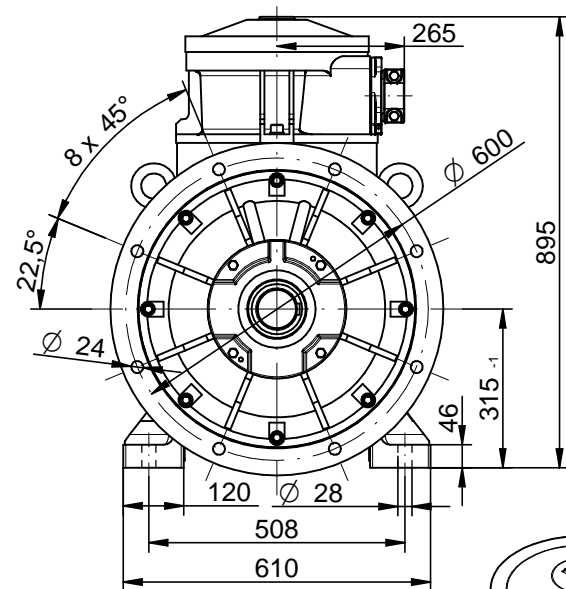

Drawing no.

S(35,36)-(600-659)-000

Scale

1:15

CELMA
indukta

Cantoni
GROUP

Motor type

cSTKe(b)315S(4,6,8),M(6,8)A-N-IE(2,3)

2022-04-26

Drawing no.

S(35,36)-(600-659)-000

Scale

1:15

CELMA
indukta

Cantoni
GROUP

Motor type