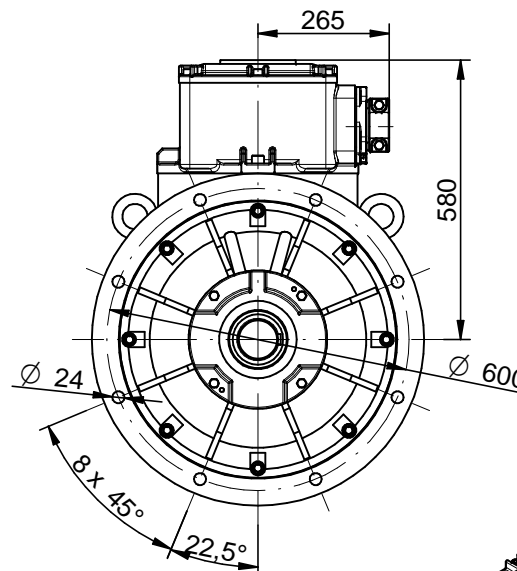

CELMA
indukta

Cantoni
GROUP

Motor type

EcSTKe(b)315S(4,6,8),M(6,8)A-N-IE(2,3)

2022-05-02

Drawing no.

S(35,36)-(600-659)-000

Scale

1:15