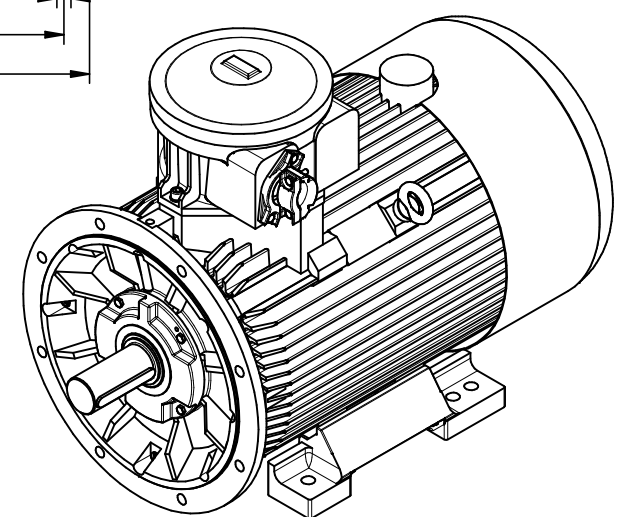

Drawing no.

S(35,36)-(600-659)-000

Scale

1:15

CELMA
indukta

Cantoni
GROUP

Motor type

cSTKe(b)315S(4,6,8),M(6,8)A-N-IE(2,3)

2022-04-26

Drawing no.

S(35,36)-(600-659)-000

Scale

1:15

CELMA
indukta

Cantoni
GROUP

Motor type