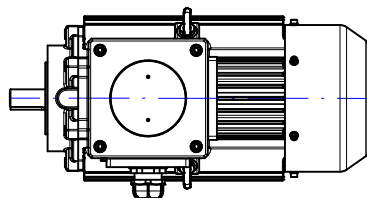

CELMA
indukta

Cantoni
GROUP

Motor type

(E)cSTe(b)90(S,L)(2-8)-IE(2,3)

2022-02-22

Drawing no.

S(35,36)-(050-082)-000

Scale

1:10

CELMA
indukta

Cantoni
GROUP

Motor type	(E)cSTL1e(b)90(S,L)(2-8)-IE(2,3)		2022-02-22
Drawing no.	S(35,36)-(050-082)-000		Scale 1:10

CELMA
indukta

Cantoni
GROUP

Motor type

(E)cSTK1e(b)90(S,L)(2-8)-IE(2,3)

2022-02-22

Drawing no.

S(35,36)-(050-082)-000

Scale

1:10

CELMA
indukta

Cantoni
GROUP

Motor type