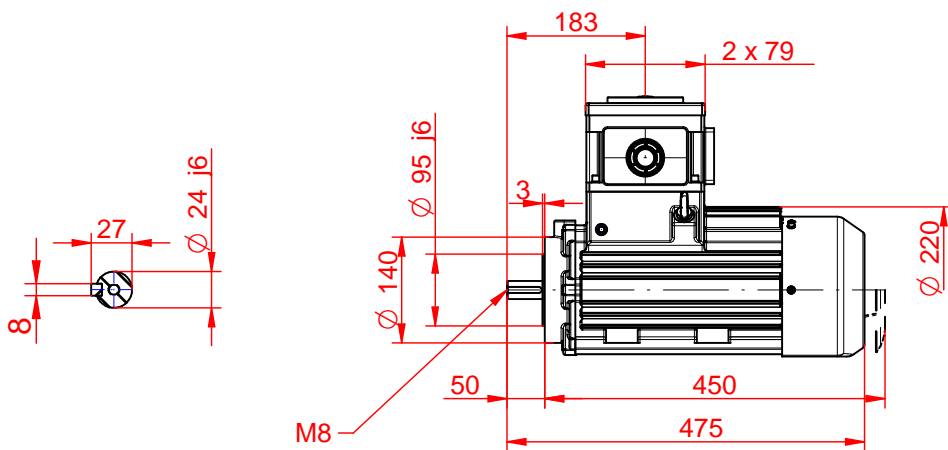

CELMA
indukta

Cantoni
GROUP

Motor type

(E)cSTe(b)90(S,L)(2-8)-IE(2,3)

2022-02-22

Drawing no.

S(35,36)-(050-082)-000

Scale

1:10

CELMA
indukta

Cantoni
GROUP

Motor type	(E)cSTL1e(b)90(S,L)(2-8)-IE(2,3)		2022-02-22
Drawing no.	S(35,36)-(050-082)-000		Scale 1:10

CELMA
indukta

Cantoni
GROUP

Motor type

(E)cSTK1e(b)90(S,L)(2-8)-IE(2,3)

2022-02-22

Drawing no.

S(35,36)-(050-082)-000

Scale

1:10

CELMA
indukta

Cantoni
GROUP

Motor type

(E)cSTKe(b)90(S,L)(2-8)-IE(2,3)

2022-02-22

Drawing no.

S(35,36)-(050-082)-000

Scale

1:10

CELMA
indukta

Cantoni
GROUP