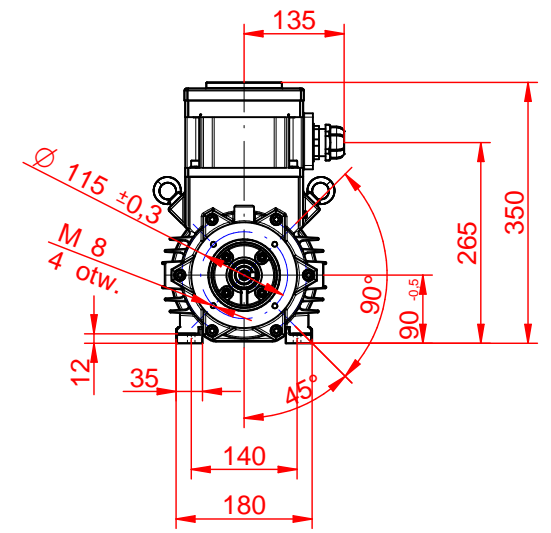

CELMA
indukta

Cantoni
GROUP

Motor type

(E)cSTe(b)90(S,L)(2-8)-IE(2,3)

2022-02-22

Drawing no.

S(35,36)-(050-082)-000

Scale

1:10

CELMA
indukta

Cantoni
GROUP

Motor type	(E)cSTL1e(b)90(S,L)(2-8)-IE(2,3)		2022-02-22
Drawing no.	S(35,36)-(050-082)-000		Scale 1:10

CELMA
indukta

Cantoni
GROUP

Motor type

(E)cSTK1e(b)90(S,L)(2-8)-IE(2,3)

2022-02-22

Drawing no.

S(35,36)-(050-082)-000

Scale

1:10

CELMA
indukta

Cantoni
GROUP

Motor type

Motor type **(E)cSTLe(b)90(S,L)(2-8)-IE(2,3)**

Drawing no. **S(35,36)-(050-082)-000**

2022-02-22
Scale **1:10**