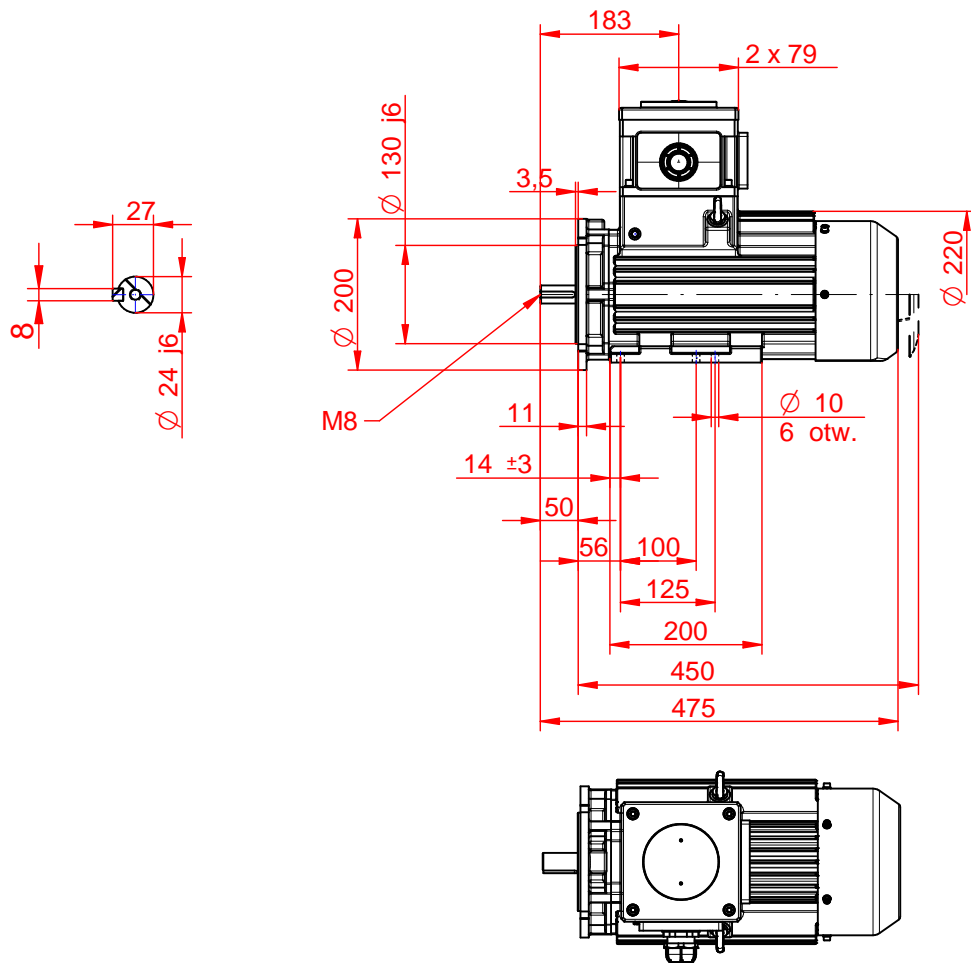

1:10

CELMA
indukta

Cantoni
GROUP

Motor type	(E)cSTL1e(b)90(S,L)(2-8)-IE(2,3)		2022-02-22
Drawing no.	S(35,36)-(050-082)-000		Scale 1:10

CELMA
indukta

Cantoni
GROUP

Motor type

(E)cSTK1e(b)90(S,L)(2-8)-IE(2,3)

2022-02-22

Drawing no.

S(35,36)-(050-082)-000

Scale

1:10

CELMA
indukta

Cantoni
GROUP

Motor type

(E)cSTKe(b)90(S,L)(2-8)-IE(2,3)

2022-02-22

Drawing no.

S(35,36)-(050-082)-000

Scale

1:10

CELMA
indukta

Cantoni
GROUP

Motor type **(E)cSTLe(b)90(S,L)(2-8)-IE(2,3)**

Drawing no. **S(35,36)-(050-082)-000**

2022-02-22
Scale **1:10**