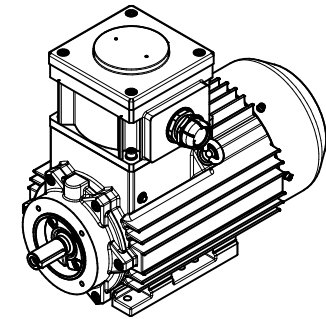

CELMA
indukta

Cantoni
GROUP

Motor type

(E)cSTe(b)90(S,L)(2-8)-IE(2,3)

2022-02-22

Drawing no.

S(35,36)-(050-082)-000

Scale

1:10

CELMA
indukta

Cantoni
GROUP

Motor type	(E)cSTL1e(b)90(S,L)(2-8)-IE(2,3)		2022-02-22
Drawing no.	S(35,36)-(050-082)-000		Scale 1:10

CELMA
indukta

Cantoni
GROUP

Motor type

(E)cSTK1e(b)90(S,L)(2-8)-IE(2,3)

2022-02-22

Drawing no.

S(35,36)-(050-082)-000

Scale

1:10

CELMA
indukta

Cantoni
GROUP

Motor type