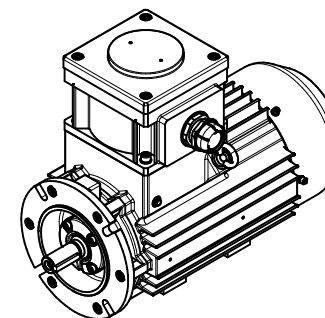

CELMA
indukta

Cantoni
GROUP

Motor type

(E)cSTe(b)90(S,L)(2-8)-IE(2,3)

2022-02-22

Drawing no.

S(35,36)-(050-082)-000

Scale

1:10

CELMA
indukta

Cantoni
GROUP

Motor type	(E)cSTL1e(b)90(S,L)(2-8)-IE(2,3)		2022-02-22
Drawing no.	S(35,36)-(050-082)-000		Scale 1:10

CELMA
indukta

Cantoni
GROUP

Motor type

(E)cSTK1e(b)90(S,L)(2-8)-IE(2,3)

2022-02-22

Drawing no.

S(35,36)-(050-082)-000

Scale

1:10

CELMA
indukta

Cantoni
GROUP

Motor type