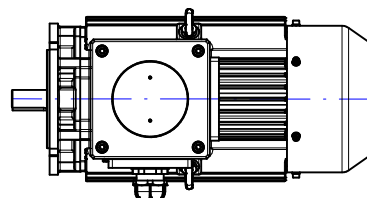

CELMA
indukta

Cantoni
GROUP

Motor type

(E)cSTe(b)90(S,L)(2-8)-IE(2,3)

2022-02-22

Drawing no.

S(35,36)-(050-082)-000

Scale

1:10

CELMA
indukta

Cantoni
GROUP

Motor type	(E)cSTL1e(b)90(S,L)(2-8)-IE(2,3)		2022-02-22
Drawing no.	S(35,36)-(050-082)-000		Scale 1:10

CELMA
indukta

Cantoni
GROUP

Motor type

(E)cSTK1e(b)90(S,L)(2-8)-IE(2,3)

2022-02-22

Drawing no.

S(35,36)-(050-082)-000

Scale

1:10

CELMA
indukta

Cantoni
GROUP

Motor type

(E)cSTKe(b)90(S,L)(2-8)-IE(2,3)

2022-02-22

Drawing no.

S(35,36)-(050-082)-000

Scale

1:10

CELMA
indukta

Cantoni
GROUP