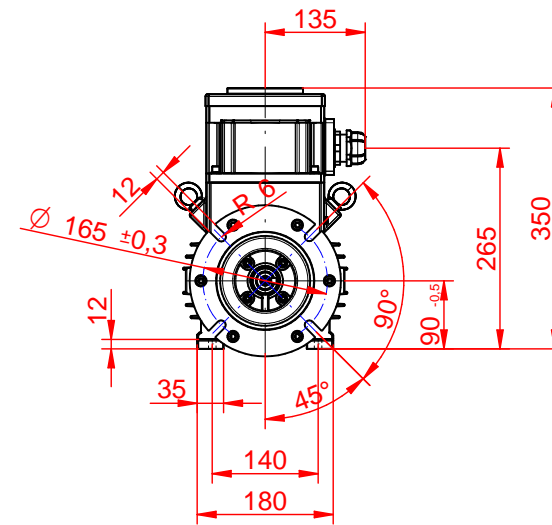

1:10

CELMA
indukta

Cantoni
GROUP

Motor type	(E)cSTL1e(b)90(S,L)(2-8)-IE(2,3)		2022-02-22
Drawing no.	S(35,36)-(050-082)-000		Scale 1:10

CELMA
indukta

Cantoni
GROUP

Motor type

(E)cSTK1e(b)90(S,L)(2-8)-IE(2,3)

2022-02-22

Drawing no.

S(35,36)-(050-082)-000

Scale

1:10

CELMA
indukta

Cantoni
GROUP

Motor type

(E)cSTKe(b)90(S,L)(2-8)-IE(2,3)

2022-02-22

Drawing no.

S(35,36)-(050-082)-000

Scale

1:10

CELMA
indukta

Cantoni
GROUP

Motor type **(E)cSTLe(b)90(S,L)(2-8)-IE(2,3)**

Drawing no. **S(35,36)-(050-082)-000**

2022-02-22
Scale **1:10**