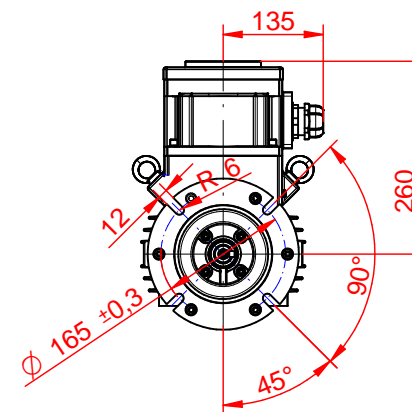

CELMA
indukta

Cantoni
GROUP

Motor type

(E)cSTe(b)90(S,L)(2-8)-IE(2,3)

2022-02-22

Drawing no.

S(35,36)-(050-082)-000

Scale

1:10

CELMA
indukta

Cantoni
GROUP

Motor type	(E)cSTL1e(b)90(S,L)(2-8)-IE(2,3)		2022-02-22
Drawing no.	S(35,36)-(050-082)-000		Scale 1:10

CELMA
indukta

Cantoni
GROUP

Motor type

(E)cSTK1e(b)90(S,L)(2-8)-IE(2,3)

2022-02-22

Drawing no.

S(35,36)-(050-082)-000

Scale

1:10

CELMA
indukta

Cantoni
GROUP

Motor type

(E)cSTKe(b)90(S,L)(2-8)-IE(2,3)

2022-02-22

Drawing no.

S(35,36)-(050-082)-000

Scale

1:10

CELMA
indukta

Cantoni
GROUP