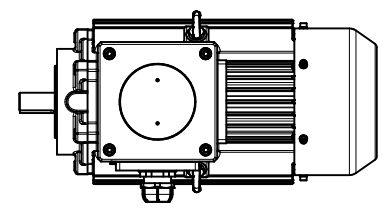

CELMA
indukta

Cantoni
GROUP

Motor type

(E)cSTe(b)90(S,L)(2-8)-IE(2,3)

2022-02-22

Drawing no.

S(35,36)-(050-082)-000

Scale

1:10

CELMA
indukta

Cantoni
GROUP

Motor type	(E)cSTL1e(b)90(S,L)(2-8)-IE(2,3)		2022-02-22
Drawing no.	S(35,36)-(050-082)-000		Scale 1:10

CELMA
indukta

Cantoni
GROUP

Motor type

(E)cSTK1e(b)90(S,L)(2-8)-IE(2,3)

2022-02-22

Drawing no.

S(35,36)-(050-082)-000

Scale

1:10

CELMA
indukta

Cantoni
GROUP

Motor type