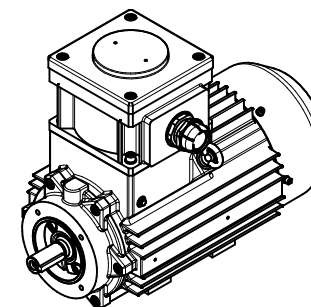

CELMA
indukta

Cantoni
GROUP

Motor type

(E)cSTe(b)90(S,L)(2-8)-IE(2,3)

2022-02-22

Drawing no.

S(35,36)-(050-082)-000

Scale

1:10

CELMA
indukta

Cantoni
GROUP

Motor type	(E)cSTL1e(b)90(S,L)(2-8)-IE(2,3)		2022-02-22
Drawing no.	S(35,36)-(050-082)-000		Scale 1:10

CELMA
indukta

Cantoni
GROUP

Motor type

(E)cSTK1e(b)90(S,L)(2-8)-IE(2,3)

2022-02-22

Drawing no.

S(35,36)-(050-082)-000

Scale

1:10

CELMA
indukta

Cantoni
GROUP

Motor type