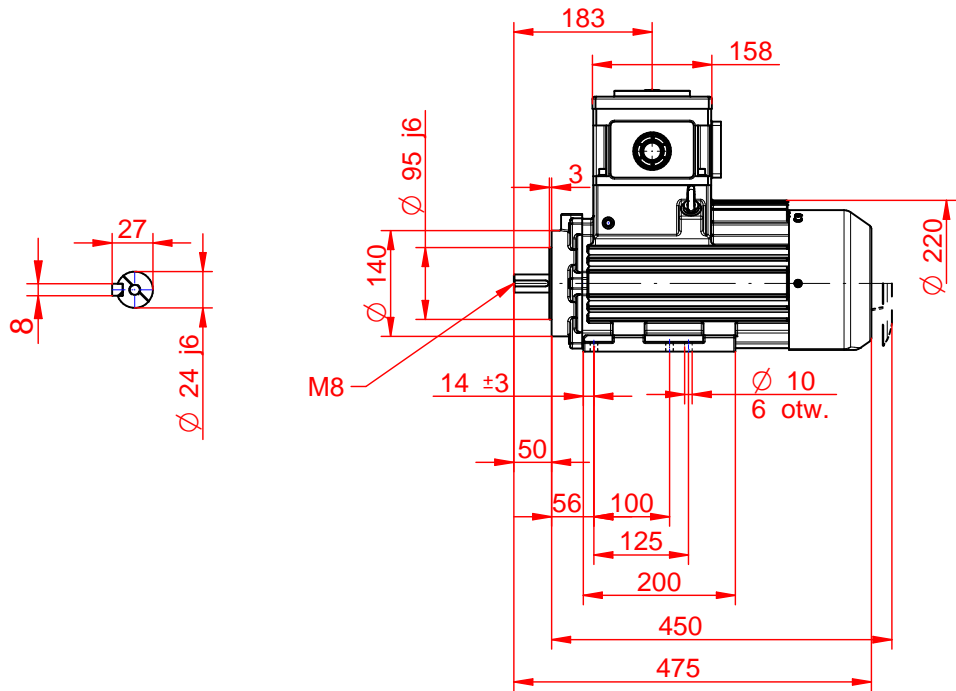

CELMA
indukta

Cantoni
GROUP

Motor type

(E)cSTe(b)90(S,L)(2-8)-IE(2,3)

2022-02-22

Drawing no.

S(35,36)-(050-082)-000

Scale

1:10

CELMA
indukta

Cantoni
GROUP

Motor type	(E)cSTL1e(b)90(S,L)(2-8)-IE(2,3)		2022-02-22
Drawing no.	S(35,36)-(050-082)-000		Scale 1:10

CELMA
indukta

Cantoni
GROUP

Motor type

(E)cSTK1e(b)90(S,L)(2-8)-IE(2,3)

2022-02-22

Drawing no.

S(35,36)-(050-082)-000

Scale

1:10

CELMA
indukta

Cantoni
GROUP

Motor type

(E)cSTKe(b)90(S,L)(2-8)-IE(2,3)

2022-02-22

Drawing no.

S(35,36)-(050-082)-000

Scale

1:10

CELMA
indukta

Cantoni
GROUP