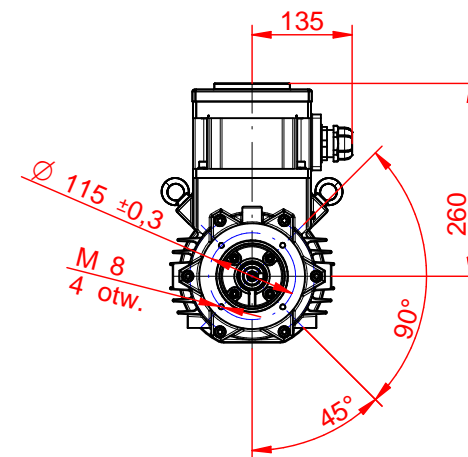

CELMA
indukta

Cantoni
GROUP

Motor type

(E)cSTe(b)90(S,L)(2-8)-IE(2,3)

2022-02-22

Drawing no.

S(35,36)-(050-082)-000

Scale

1:10

CELMA
indukta

Cantoni
GROUP

Motor type	(E)cSTL1e(b)90(S,L)(2-8)-IE(2,3)		2022-02-22
Drawing no.	S(35,36)-(050-082)-000		Scale 1:10

CELMA
indukta

Cantoni
GROUP

Motor type

(E)cSTK1e(b)90(S,L)(2-8)-IE(2,3)

2022-02-22

Drawing no.

S(35,36)-(050-082)-000

Scale

1:10

CELMA
indukta

Cantoni
GROUP

Motor type

Motor type **(E)cSTLe(b)90(S,L)(2-8)-IE(2,3)**

Drawing no. **S(35,36)-(050-082)-000**

2022-02-22
Scale **1:10**