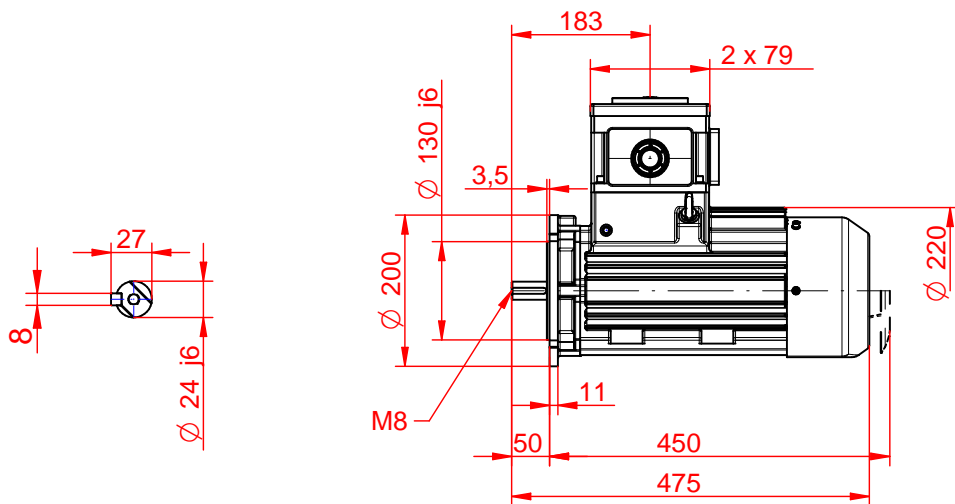

CELMA
indukta

Cantoni
GROUP

Motor type

(E)cSTe(b)90(S,L)(2-8)-IE(2,3)

2022-02-22

Drawing no.

S(35,36)-(050-082)-000

Scale

1:10

CELMA
indukta

Cantoni
GROUP

Motor type	(E)cSTL1e(b)90(S,L)(2-8)-IE(2,3)		2022-02-22
Drawing no.	S(35,36)-(050-082)-000		Scale 1:10

CELMA
indukta

Cantoni
GROUP

Motor type

(E)cSTK1e(b)90(S,L)(2-8)-IE(2,3)

2022-02-22

Drawing no.

S(35,36)-(050-082)-000

Scale

1:10

CELMA
indukta

Cantoni
GROUP

Motor type

(E)cSTKe(b)90(S,L)(2-8)-IE(2,3)

2022-02-22

Drawing no.

S(35,36)-(050-082)-000

Scale

1:10

CELMA
indukta

Cantoni
GROUP