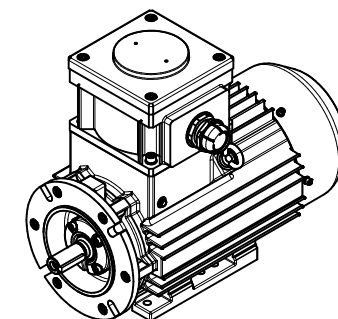

2022-02-22

Drawing no.

S(35,36)-(050-082)-000

Scale

1:10

CELMA
indukta

Cantoni
GROUP

Motor type

(E)cSTKe(b)90(S,L)(2-8)-IE(2,3)

2022-02-22

Drawing no.

S(35,36)-(050-082)-000

Scale

1:10

CELMA
indukta

Cantoni
GROUP

Motor type **(E)cSTLe(b)90(S,L)(2-8)-IE(2,3)**

Drawing no. **S(35,36)-(050-082)-000**

2022-02-22
Scale **1:10**