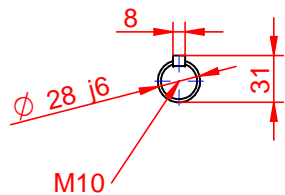

CELMA
indukta

Cantoni
GROUP

Motor type

(E)cSTK1e(b)100L(2-8)-IE(2,3)

2022-02-07

Drawing no.

S(35,36)-(100-127)-000

Scale

1:10