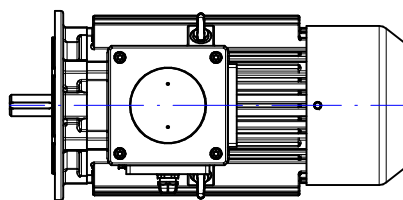

CELMA
indukta

Cantoni
GROUP

Motor type

(E)cSTKe(b)100L(2-8)-IE(2,3)

2022-02-07

Drawing no.

S(35,36)-(100-127)-000

Scale

1:10