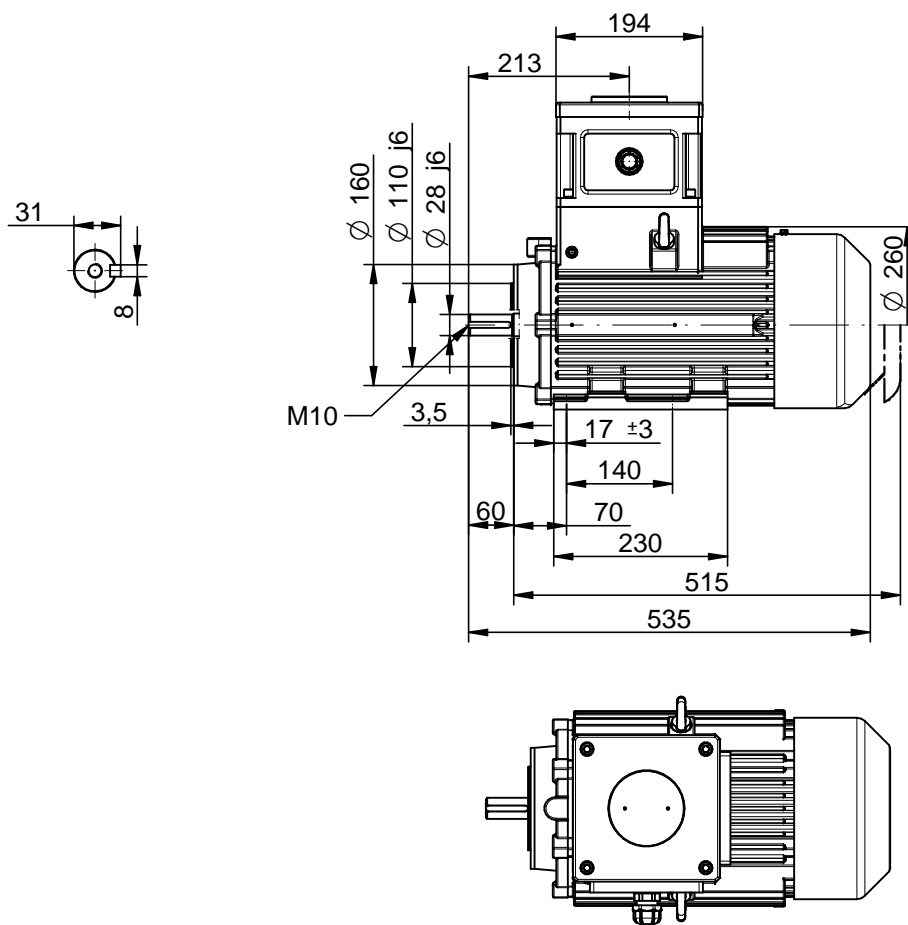

Scale

1:10

CELMA
indukta

Cantoni
GROUP

Motor type

(E)cSTL1e(b)112M(2-8)-IE(2,3)

2022-03-01

Drawing no.

S(35,36)-(150-178)-000

Scale

1:10

CELMA
indukta

Cantoni
GROUP

Motor type

(E)cSTKe(b)112M(2-8)-IE(2,3)

2022-03-01

Drawing no.

S(35,36)-(150-178)-000

Scale

1:10

CELMA
indukta

Cantoni
GROUP

Motor type

(E)cSTLe(b)112M(2-8)-IE(2,3)

2022-03-01

Drawing no.

S(35,36)-(150-178)-000

Scale

1:10