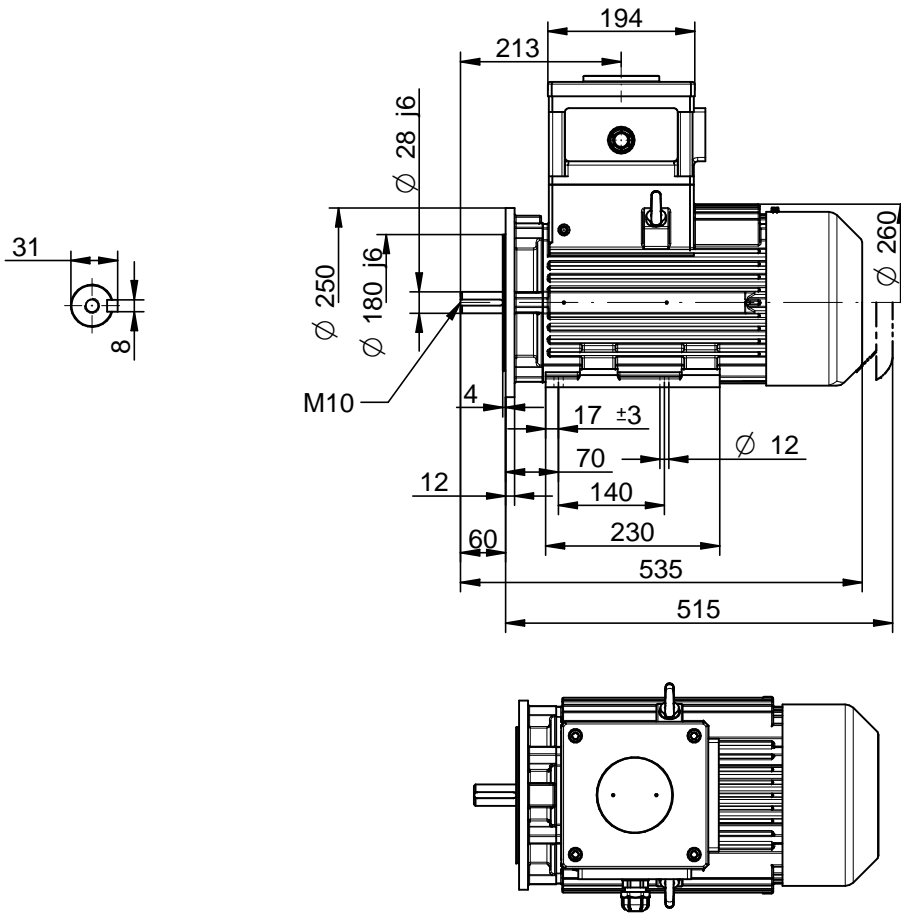

Scale

1:10

CELMA
indukta

Cantoni
GROUP

Motor type

(E)cSTL1e(b)112M(2-8)-IE(2,3)

2022-03-01

Drawing no.

S(35,36)-(150-178)-000

Scale

1:10

CELMA
indukta

Cantoni
GROUP

Motor type

(E)cSTKe(b)112M(2-8)-IE(2,3)

2022-03-01

Drawing no.

S(35,36)-(150-178)-000

Scale

1:10

CELMA
indukta

Cantoni
GROUP

Motor type

(E)cSTLe(b)112M(2-8)-IE(2,3)

2022-03-01

Drawing no.

S(35,36)-(150-178)-000

Scale

1:10