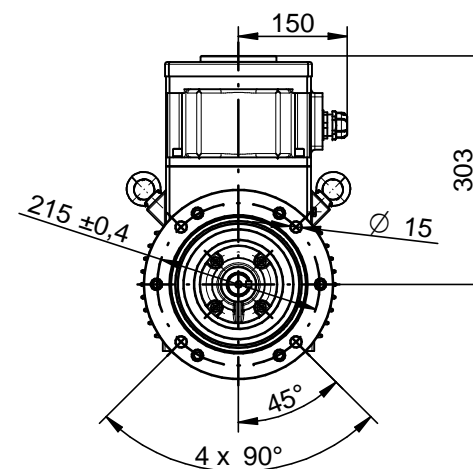

Scale

1:10

CELMA
indukta

Cantoni
GROUP

Motor type

(E)cSTL1e(b)112M(2-8)-IE(2,3)

2022-03-01

Drawing no.

S(35,36)-(150-178)-000

Scale

1:10

CELMA
indukta

Cantoni
GROUP

Motor type

(E)cSTKe(b)112M(2-8)-IE(2,3)

2022-03-01

Drawing no.

S(35,36)-(150-178)-000

Scale

1:10

CELMA
indukta

Cantoni
GROUP

Motor type

(E)cSTLe(b)112M(2-8)-IE(2,3)

2022-03-01

Drawing no.

S(35,36)-(150-178)-000

Scale

1:10