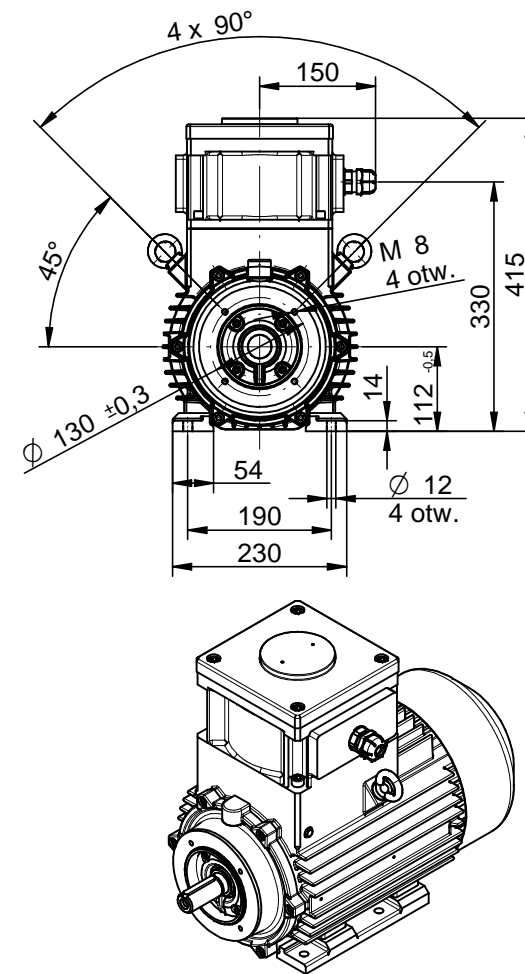

CELMA
indukta

Cantoni
GROUP

Motor type

(E)cSTe(b)112M(2-8)-IE(2,3)

2022-03-01

Drawing no.

S(35,36)-(150-178)-000

Scale

1:10

CELMA
indukta

Cantoni
GROUP

Motor type

(E)cSTK1e(b)112M(2-8)-IE(2,3)

2022-03-01

Drawing no.

S(35,36)-(150-178)-000

Scale

1:10

CELMA
indukta

Cantoni
GROUP

Motor type

(E)cSTL1e(b)112M(2-8)-IE(2,3)

2022-03-01

Drawing no.

Drawing no.

S(35,36)-(150-178)-000

Scale

1:10

CELMA
indukta

Cantoni
GROUP

Motor type

(E)cSTLe(b)112M(2-8)-IE(2,3)