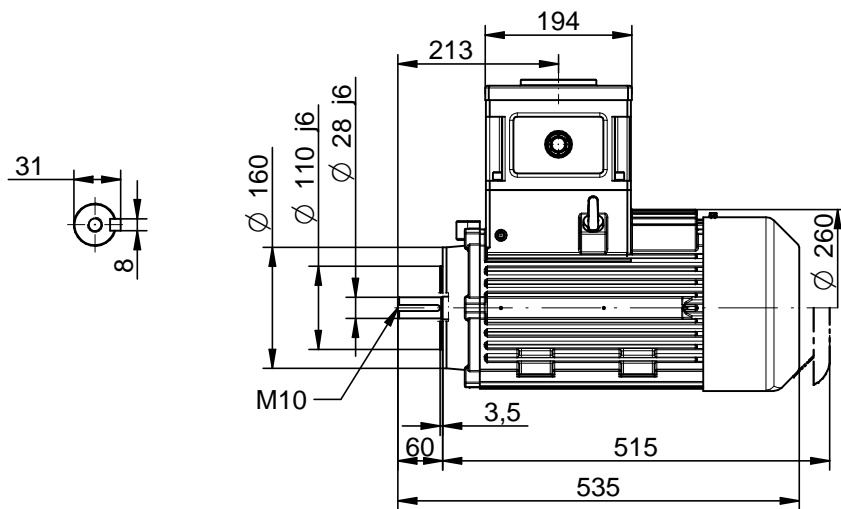

CELMA
indukta

Cantoni
GROUP

Motor type

(E)cSTK1e(b)112M(2-8)-IE(2,3)

2022-03-01

Drawing no.

S(35,36)-(150-178)-000

Scale

1:10