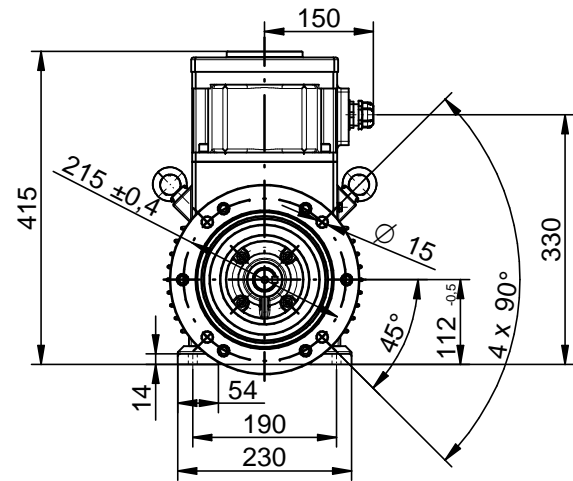

Scale

1:10

CELMA
indukta

Cantoni
GROUP

Motor type

(E)cSTL1e(b)112M(2-8)-IE(2,3)

2022-03-01

Drawing no.

S(35,36)-(150-178)-000

Scale

1:10

CELMA
indukta

Cantoni
GROUP

Motor type

(E)cSTKe(b)112M(2-8)-IE(2,3)

2022-03-01

Drawing no.

S(35,36)-(150-178)-000

Scale

1:10

CELMA
indukta

Cantoni
GROUP

Motor type

(E)cSTLe(b)112M(2-8)-IE(2,3)

2022-03-01

Drawing no.

S(35,36)-(150-178)-000

Scale

1:10