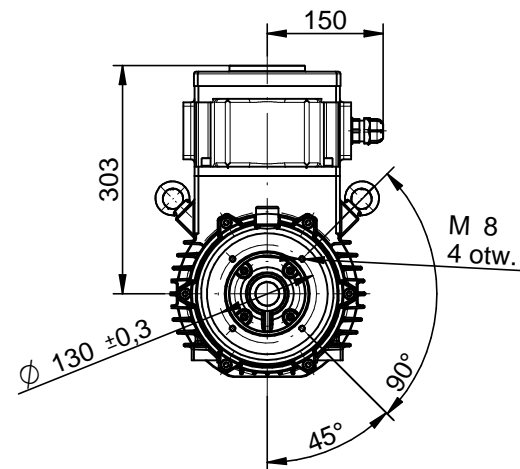

CELMA
indukta

Cantoni
GROUP

Motor type

(E)cSTe(b)112M(2-8)-IE(2,3)

2022-03-01

Drawing no.

S(35,36)-(150-178)-000

Scale

1:10

CELMA
indukta

Cantoni
GROUP

Motor type

(E)cSTK1e(b)112M(2-8)-IE(2,3)

2022-03-01

Drawing no.

S(35,36)-(150-178)-000

Scale

1:10

CELMA
indukta

Cantoni
GROUP

Motor type

(E)cSTL1e(b)112M(2-8)-IE(2,3)

2022-03-01

Drawing no.

Drawing no.

S(35,36)-(150-178)-000

Scale

1:10

CELMA
indukta

Cantoni
GROUP

Motor type

(E)cSTLe(b)112M(2-8)-IE(2,3)