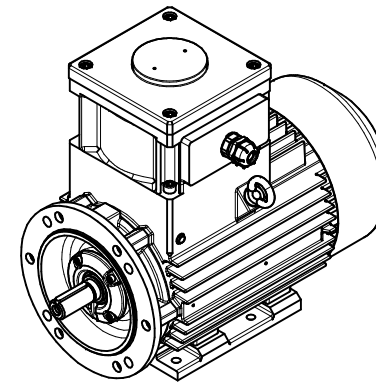

Scale

1:10

CELMA
indukta

Cantoni
GROUP

Motor type

(E)cSTL1e(b)112M(2-8)-IE(2,3)

2022-03-01

Drawing no.

S(35,36)-(150-178)-000

Scale

1:10

CELMA
indukta

Cantoni
GROUP

Motor type

(E)cSTKe(b)112M(2-8)-IE(2,3)

2022-03-01

Drawing no.

S(35,36)-(150-178)-000

Scale

1:10

CELMA
indukta

Cantoni
GROUP

Motor type

(E)cSTLe(b)112M(2-8)-IE(2,3)