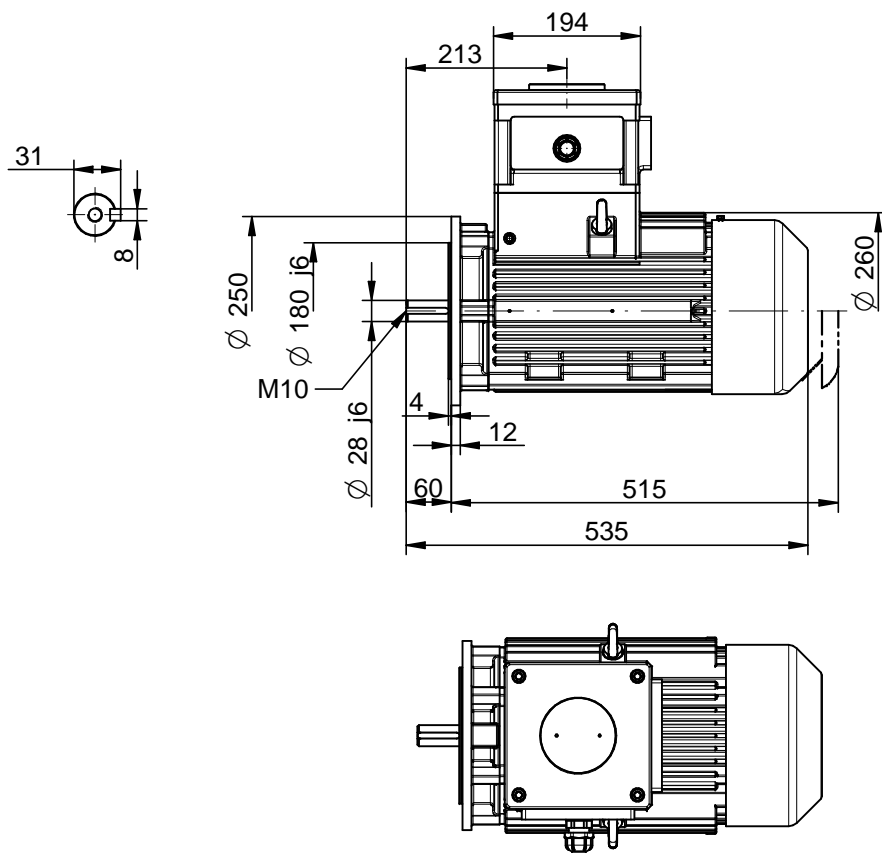

Scale

1:10

CELMA
indukta

Cantoni
GROUP

Motor type

(E)cSTL1e(b)112M(2-8)-IE(2,3)

2022-03-01

Drawing no.

S(35,36)-(150-178)-000

Scale

1:10

CELMA
indukta

Cantoni
GROUP

Motor type

(E)cSTKe(b)112M(2-8)-IE(2,3)

2022-03-01

Drawing no.

S(35,36)-(150-178)-000

Scale

1:10

CELMA
indukta

Cantoni
GROUP

Motor type

(E)cSTLe(b)112M(2-8)-IE(2,3)

2022-03-01

Drawing no.

S(35,36)-(150-178)-000

Scale

1:10