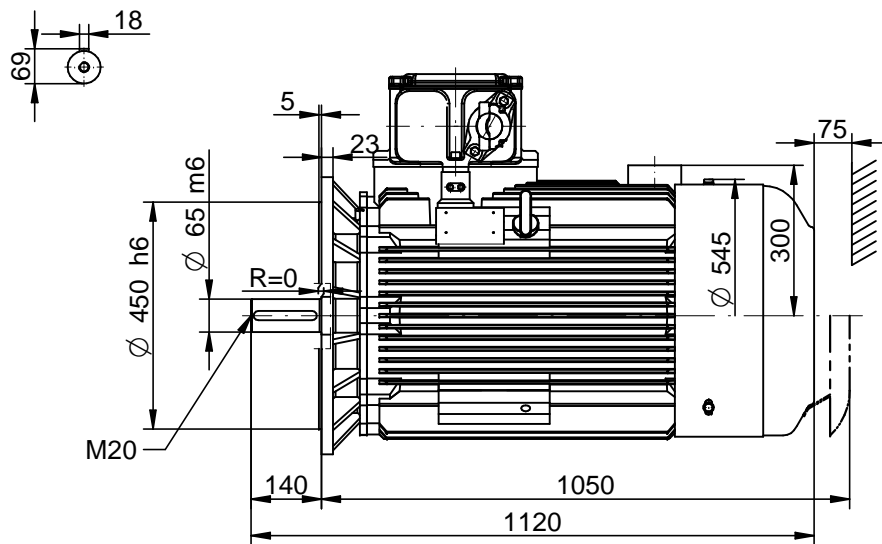

CELMA
indukta

Cantoni
GROUP

Motor type

EcSTKe(b)250M(4-8)-IE(2,3)

2022-02-14

Drawing no.

S(35,36)-(450-473)-000

Scale

1:15