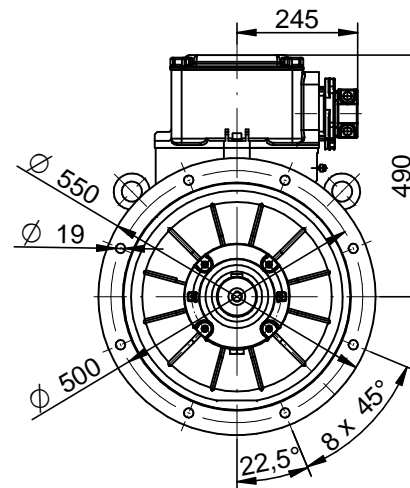

CELMA
indukta

Cantoni
GROUP

Motor type

EcSTKe(b)250M(4-8)-IE(2,3)

2022-02-14

Drawing no.

S(35,36)-(450-473)-000

Scale

1:15