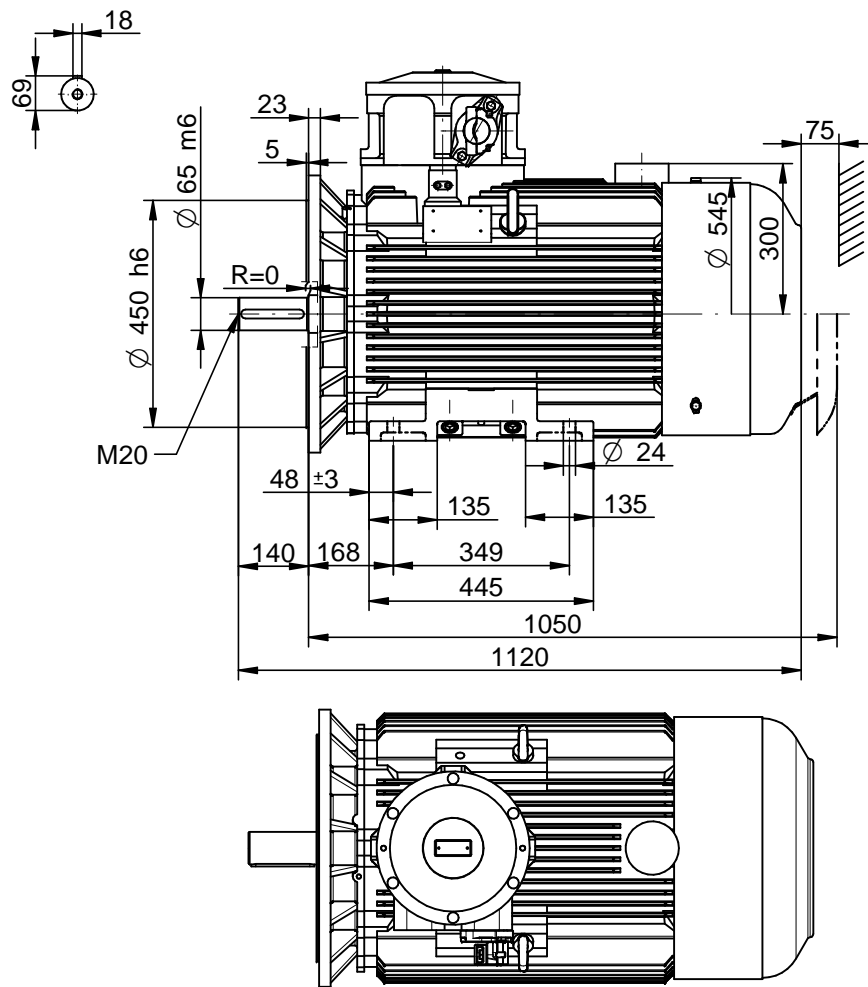

CELMA
indukta

Cantoni
GROUP

Motor type

EcSTe(b)250M(4-8)-IE(2,3)

2022-02-14

Drawing no.

S(35,36)-(450-473)-000

Scale

Drawing no.

S(35,36)-(450-473)-000

Scale

1:15

CELMA
indukta

Cantoni
GROUP

Motor type

cSTKe(b)250M(4-8)-IE(2,3)

2022-02-14

Drawing no.

S(35,36)-(450-473)-000

Scale

1:15

CELMA
indukta

Cantoni
GROUP

Motor type

cSTLe(b)250M(4-8)-IE(2,3)

2022-02-14

Drawing no.

S(35,36)-(450-473)-000

Scale

1:15