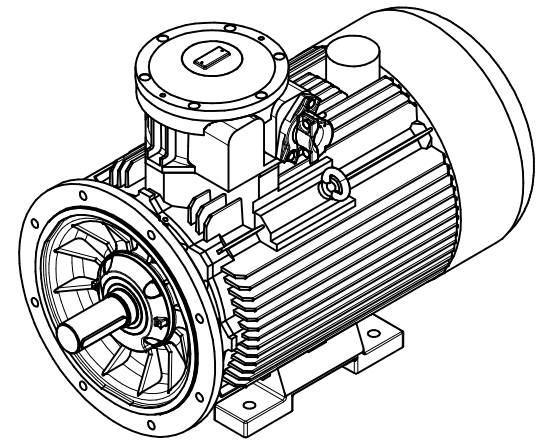

CELMA
indukta

Cantoni
GROUP

Motor type

cSTLe(b)250M(4-8)-IE(2,3)

2022-02-14

Drawing no.

S(35,36)-(450-473)-000

Scale

1:15