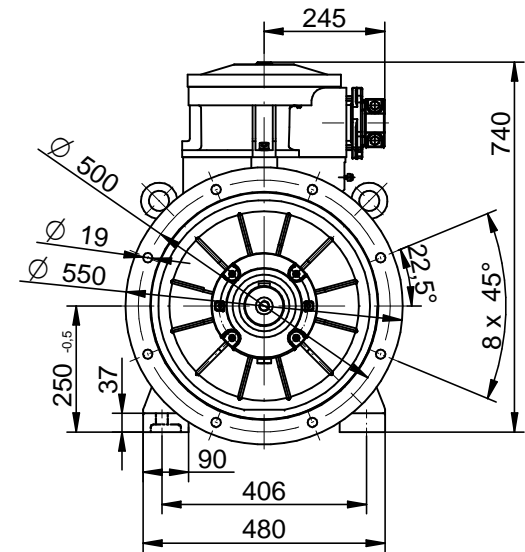

S(35,36)-(450-473)-000

Scale

1:15

CELMA
indukta

Cantoni
GROUP

Motor type

cSTe(b)250M(4-8)-IE(2,3)

2022-02-14

Drawing no.

S(35,36)-(450-473)-000

Scale

1:15

CELMA
indukta

Cantoni
GROUP

Motor type

cSTKe(b)250M(4-8)-IE(2,3)

2022-02-14

Drawing no.

S(35,36)-(450-473)-000

Scale

1:15

CELMA
indukta

Cantoni
GROUP

Motor type

cSTLe(b)250M(4-8)-IE(2,3)

2022-02-14

Drawing no.

S(35,36)-(450-473)-000

Scale

1:15