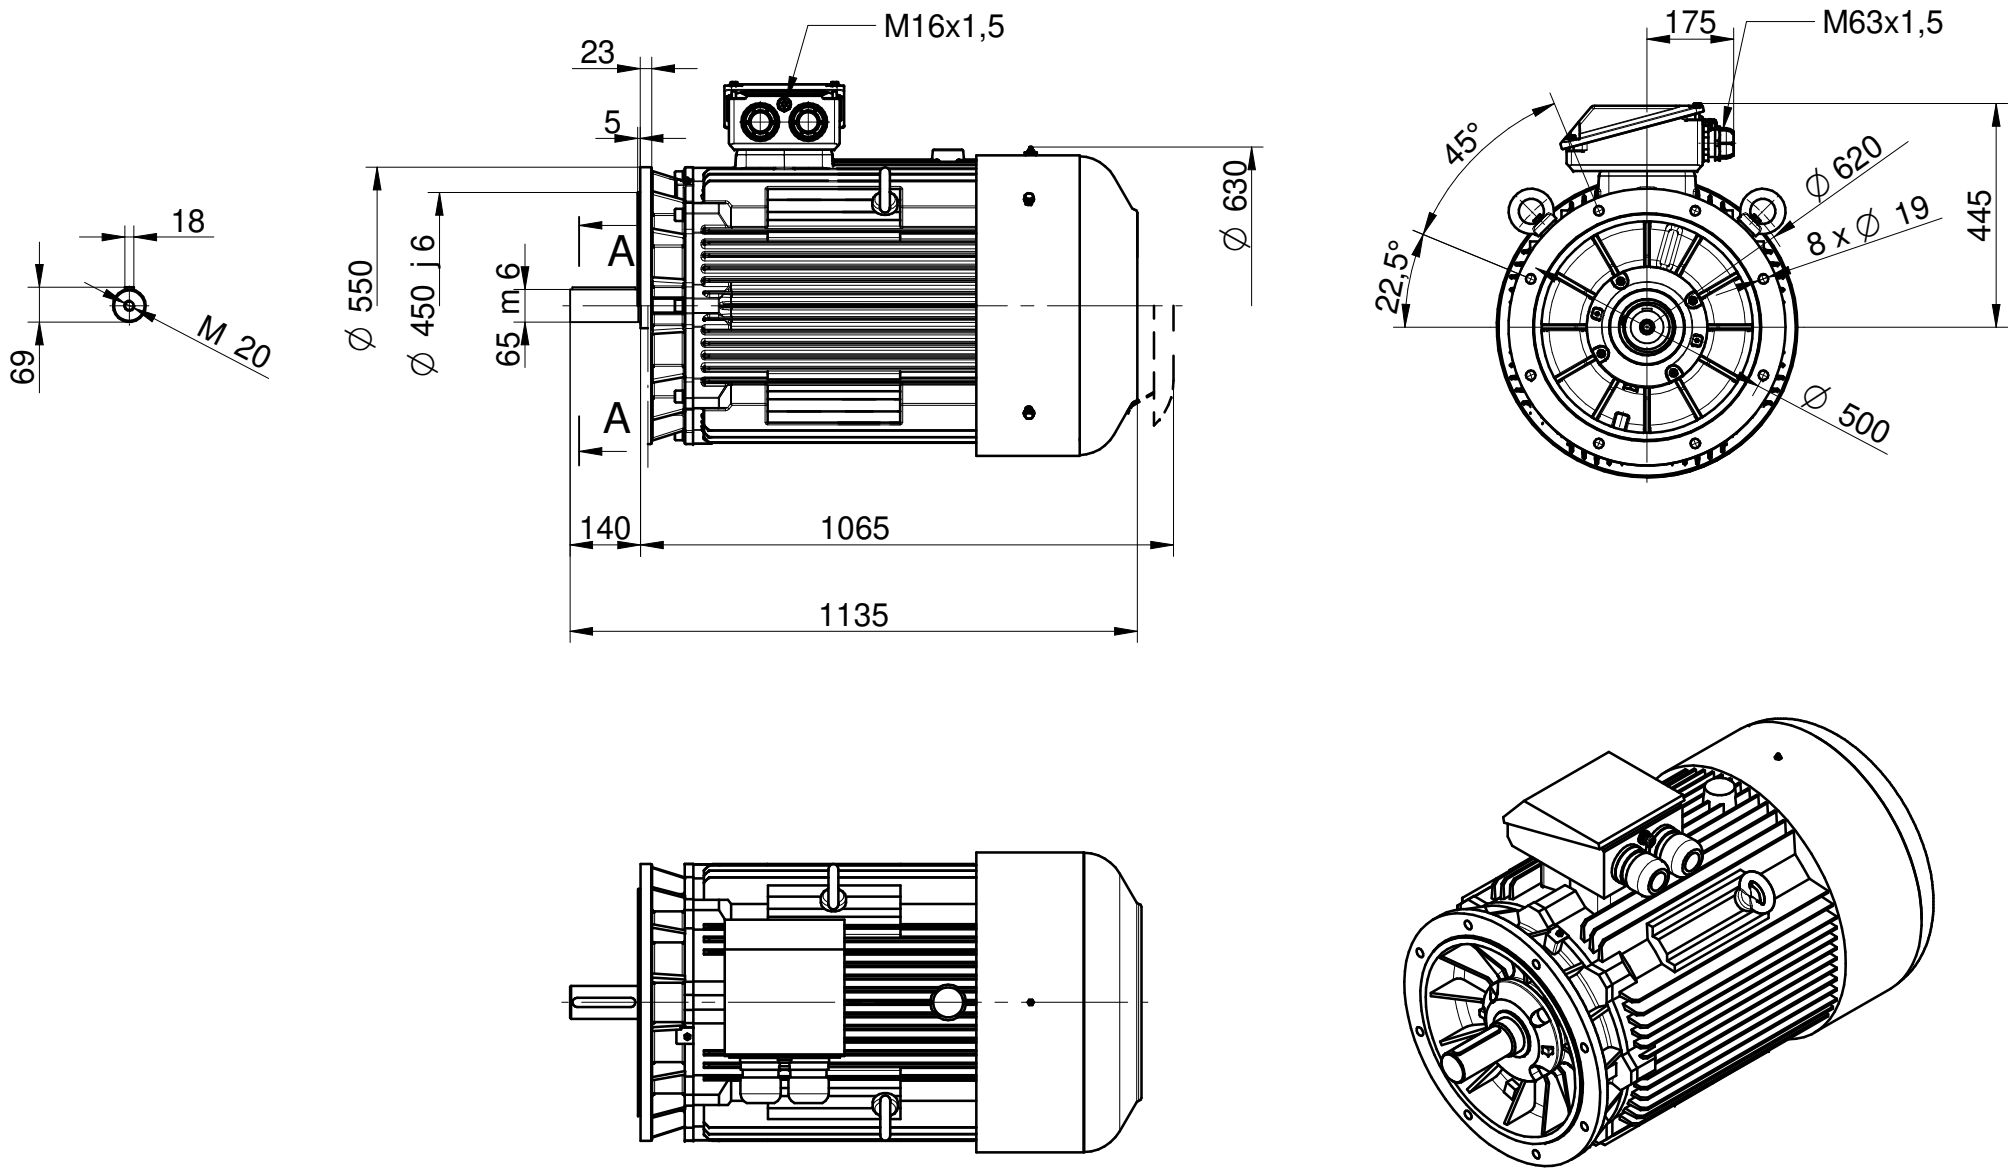

CELMA
indukta

Cantoni
GROUP

Motor type

4SIE280S,M2

2023-05-15

Drawing no.

S13-536..537-000

Scale

1:15

CELMA
indukta

Cantoni
GROUP

Motor type

4SIEK280S,M2

2023-05-15

Drawing no.

S13-548..549-000

Scale

1:15

CELMA
indukta

Cantoni[®]
GROUP

Motor type

4SIEL280S,M2

2023-05-15

Drawing no.

S13-542..543-000

Scale

1:15