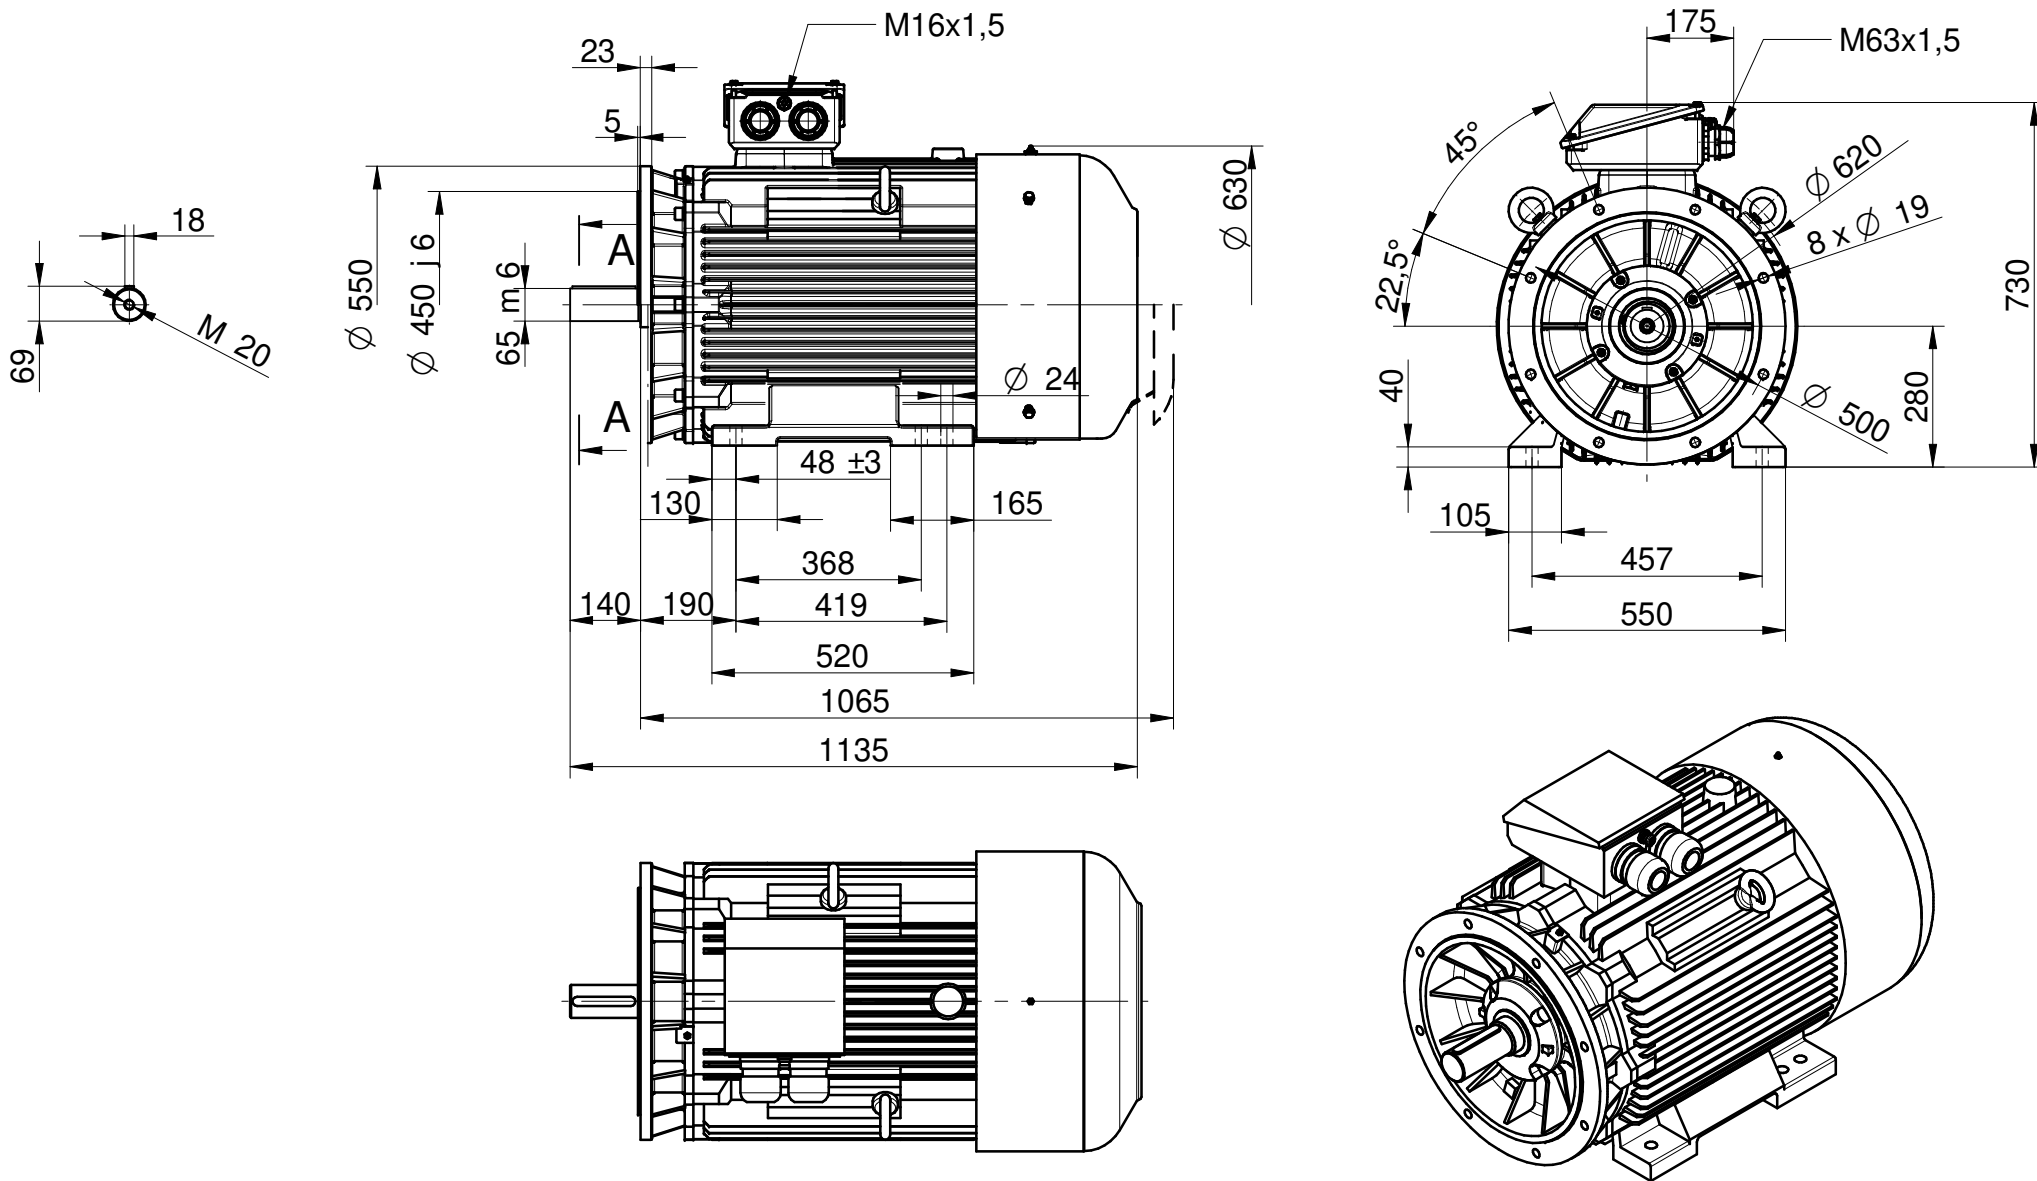

CELMA
indukta

Cantoni
GROUP

Motor type

4SIE280S,M2

2023-05-15

Drawing no.

S13-536..537-000

Scale

1:15

CELMA
indukta

Cantoni
GROUP

Motor type

4SIEK280S,M2

2023-05-15

Drawing no.

S13-548..549-000

Scale

1:15

CELMA
indukta

Cantoni[®]
GROUP

Motor type

4SIEL280S,M2

2023-05-15

Drawing no.

S13-542..543-000

Scale

1:15