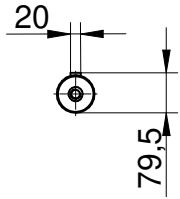

A-A

CELMA
indukta

Cantoni
GROUP

Motor type **4SIE280S4-6, M4-6**

Drawing no. **S13-538..665-000**

2023-05-08

Scale **1:15**

A-A

CELMA
indukta

Cantoni
GROUP

Motor type

4SIEK280S4-6;M4-6

2023-05-08

Drawing no.

S13-550...667-000

Scale

1:15

A-A

CELMA
indukta

Cantoni
GROUP

Motor type

4SIEL280S4-6;M4-6

2023-05-08

Drawing no.