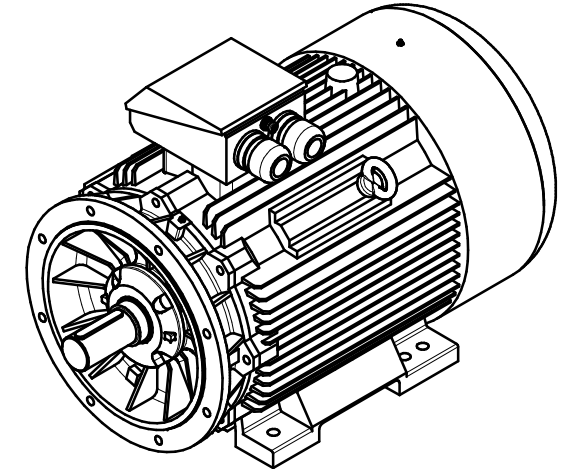

A-A

CELMA
indukta

Cantoni
GROUP

Motor type **4SIE280S4-6, M4-6**

Drawing no. **S13-538..665-000**

2023-05-08

Scale **1:15**

A-A

CELMA
indukta

Cantoni
GROUP

Motor type

4SIEK280S4-6;M4-6

2023-05-08

Drawing no.

S13-550...667-000

Scale

1:15

A-A

CELMA
indukta

Cantoni
GROUP

Motor type

4SIEL280S4-6;M4-6

2023-05-08

Drawing no.