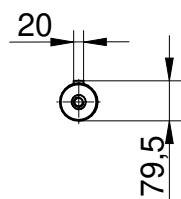

A-A

CELMA
indukta

Cantoni
GROUP

Motor type **4SIE280S4-6, M4-6**

Drawing no. **S13-538..665-000**

2023-05-08

Scale **1:15**

A-A

CELMA
indukta

Cantoni
GROUP

Motor type

4SIEK280S4-6;M4-6

2023-05-08

Drawing no.

S13-550...667-000

Scale

1:15

A-A

CELMA
indukta

Cantoni
GROUP

Motor type

4SIEL280S4-6;M4-6

2023-05-08

Drawing no.