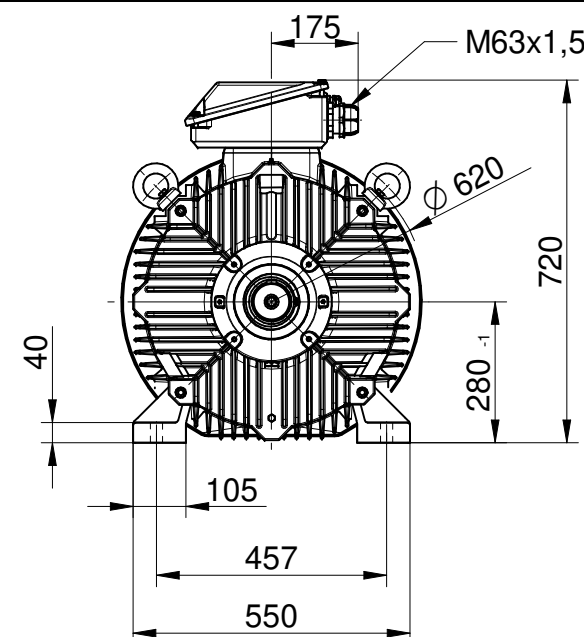

A-A

CELMA
indukta

Cantoni
GROUP

Motor type **4SIE280S4-6, M4-6**

Drawing no. **S13-538..665-000**

2023-05-08

Scale **1:15**

A-A

CELMA
indukta

Cantoni
GROUP

Motor type

4SIEK280S4-6;M4-6

2023-05-08

Drawing no.

S13-550...667-000

Scale

1:15

A-A

CELMA
indukta

Cantoni
GROUP

Motor type

4SIEL280S4-6;M4-6

2023-05-08

Drawing no.

S13-544..666-000

Scale

1:15