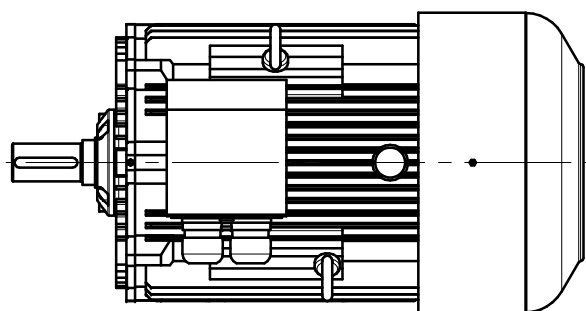

A-A

CELMA
indukta

Cantoni
GROUP

Motor type **4SIE280S4-6, M4-6**

Drawing no. **S13-538..665-000**

2023-05-08

Scale **1:15**

A-A

CELMA
indukta

Cantoni
GROUP

Motor type

4SIEK280S4-6;M4-6

2023-05-08

Drawing no.

S13-550...667-000

Scale

1:15

A-A

CELMA
indukta

Cantoni
GROUP

Motor type

4SIEL280S4-6;M4-6

2023-05-08

Drawing no.