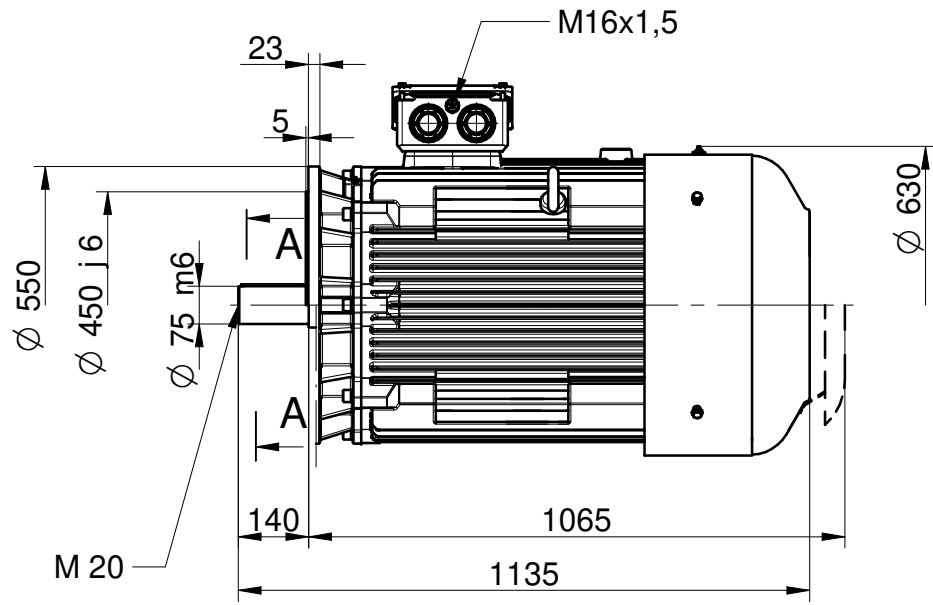

A-A

CELMA
indukta

Cantoni
GROUP

Motor type **4SIE280S4-6, M4-6**

Drawing no. **S13-538..665-000**

2023-05-08

Scale **1:15**

A-A

CELMA
indukta

Cantoni
GROUP

Motor type

4SIEK280S4-6;M4-6

2023-05-08

Drawing no.

S13-550...667-000

Scale

1:15

A-A

CELMA
indukta

Cantoni
GROUP

Motor type

4SIEL280S4-6;M4-6

2023-05-08

Drawing no.

S13-544..666-000

Scale

1:15