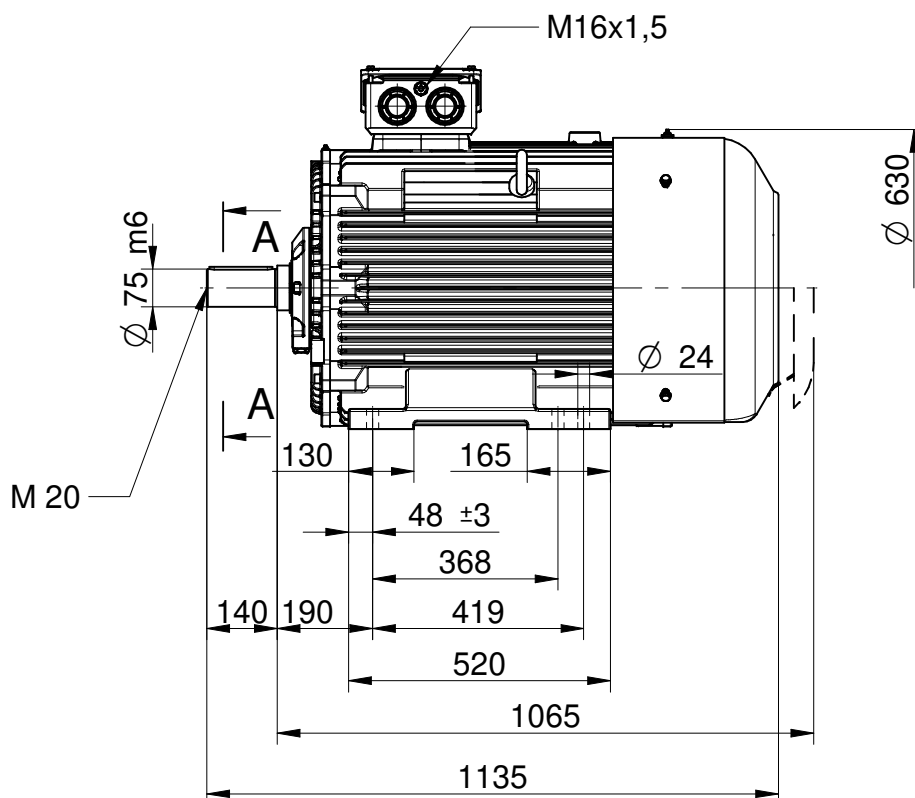

A-A

CELMA
indukta

Cantoni
GROUP

Motor type **4SIE280S4-6, M4-6**

Drawing no. **S13-538..665-000**

2023-05-08

Scale **1:15**

A-A

CELMA
indukta

Cantoni
GROUP

Motor type

4SIEK280S4-6;M4-6

2023-05-08

Drawing no.

S13-550...667-000

Scale

1:15

A-A

CELMA
indukta

Cantoni
GROUP

Motor type

4SIEL280S4-6;M4-6

2023-05-08

Drawing no.

S13-544..666-000

Scale

1:15