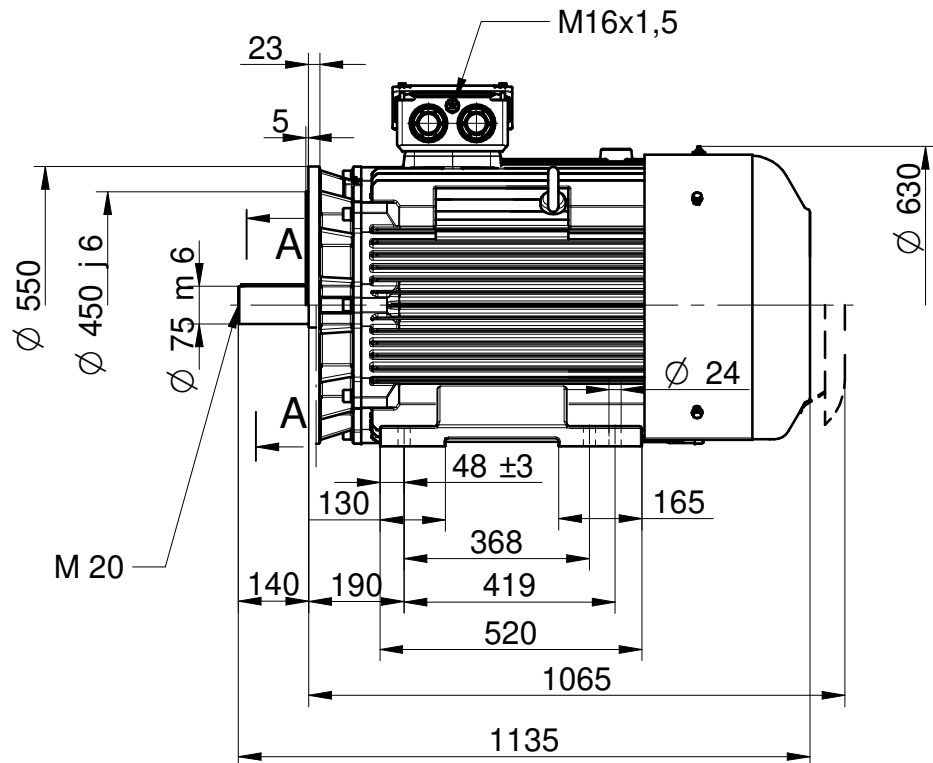

A-A

CELMA
indukta

Cantoni
GROUP

Motor type **4SIE280S4-6, M4-6**

Drawing no. **S13-538..665-000**

2023-05-08

Scale **1:15**

A-A

CELMA
indukta

Cantoni
GROUP

Motor type

4SIEK280S4-6;M4-6

2023-05-08

Drawing no.

S13-550...667-000

Scale

1:15

A-A

CELMA
indukta

Cantoni
GROUP

Motor type

4SIEL280S4-6;M4-6

2023-05-08

Drawing no.

S13-544..666-000

Scale

1:15