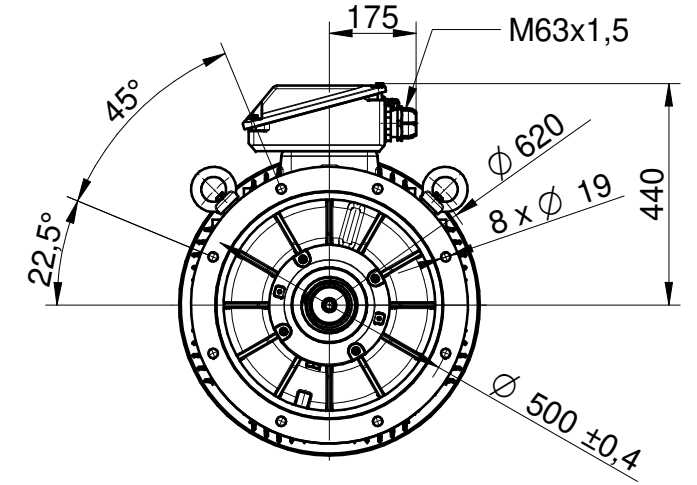

A-A

CELMA
indukta

Cantoni
GROUP

Motor type **4SIE280S4-6, M4-6**

Drawing no. **S13-538..665-000**

2023-05-08

Scale **1:15**

A-A

CELMA
indukta

Cantoni
GROUP

Motor type

4SIEK280S4-6;M4-6

2023-05-08

Drawing no.

S13-550...667-000

Scale

1:15

A-A

CELMA
indukta

Cantoni
GROUP

Motor type

4SIEL280S4-6;M4-6

2023-05-08

Drawing no.

S13-544..666-000

Scale

1:15