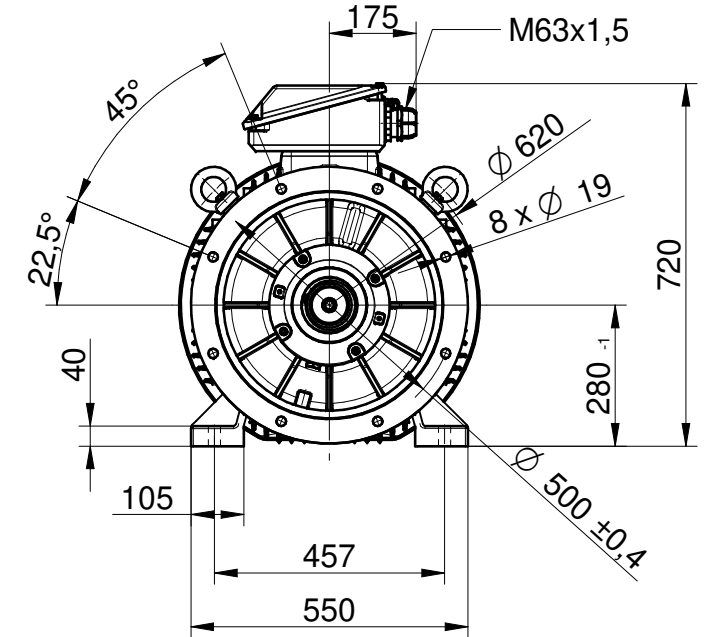

A-A

CELMA
indukta

Cantoni
GROUP

Motor type **4SIE280S4-6, M4-6**

Drawing no. **S13-538..665-000**

2023-05-08

Scale **1:15**

A-A

CELMA
indukta

Cantoni
GROUP

Motor type

4SIEK280S4-6;M4-6

2023-05-08

Drawing no.

S13-550...667-000

Scale

1:15

A-A

CELMA
indukta

Cantoni
GROUP

Motor type

4SIEL280S4-6;M4-6

2023-05-08

Drawing no.

S13-544..666-000

Scale

1:15