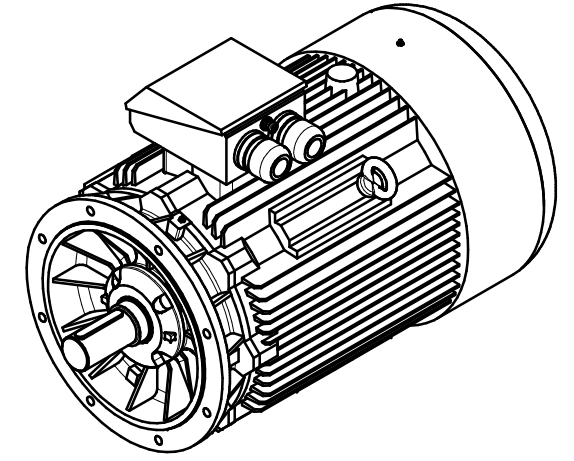

A-A

CELMA
indukta

Cantoni
GROUP

Motor type **4SIE280S4-6, M4-6**

Drawing no. **S13-538..665-000**

2023-05-08

Scale **1:15**

A-A

CELMA
indukta

Cantoni
GROUP

Motor type

4SIEK280S4-6;M4-6

2023-05-08

Drawing no.

S13-550...667-000

Scale

1:15

A-A

CELMA
indukta

Cantoni
GROUP

Motor type

4SIEL280S4-6;M4-6

2023-05-08

Drawing no.