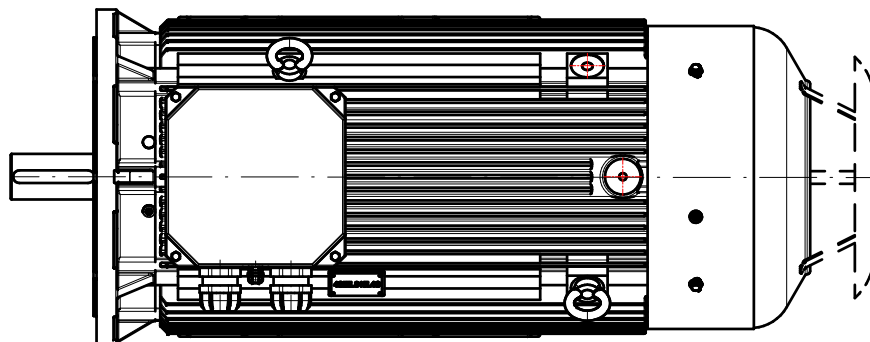

Scale

1:15

CELMA
indukta

Cantoni®
GROUP

Motor type

4SIEL315L4C,L6C

Drawing no.

S13-(602,605)-000