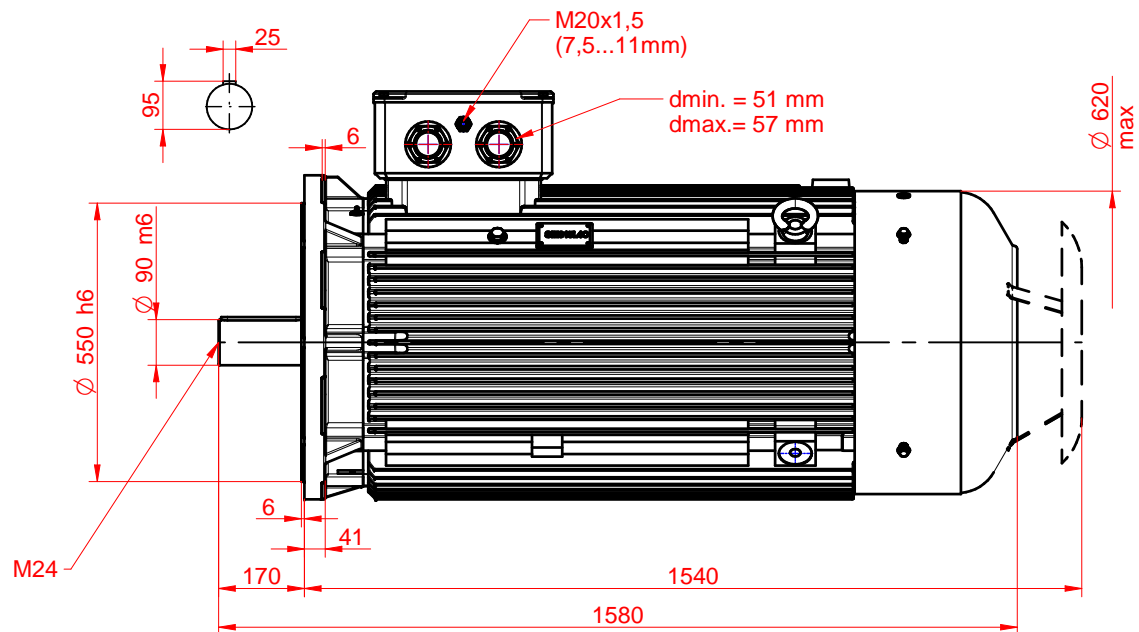

CELMA
indukta

Cantoni
GROUP

Motor type

4SIE315L4C,L6C

Drawing no.

S13-(601,604)-000

2023-05-10

Scale

1:15

CELMA
indukta

Cantoni®
GROUP

Motor type

4SIEK315L4C,L6C

Drawing no.

S13-(603,606)-000

2023-05-10

Scale

1:15

CELMA
indukta

Cantoni®
GROUP

Motor type

4SIEL315L4C,L6C

Drawing no.

S13-(602,605)-000

2023-05-10

Scale

1:15