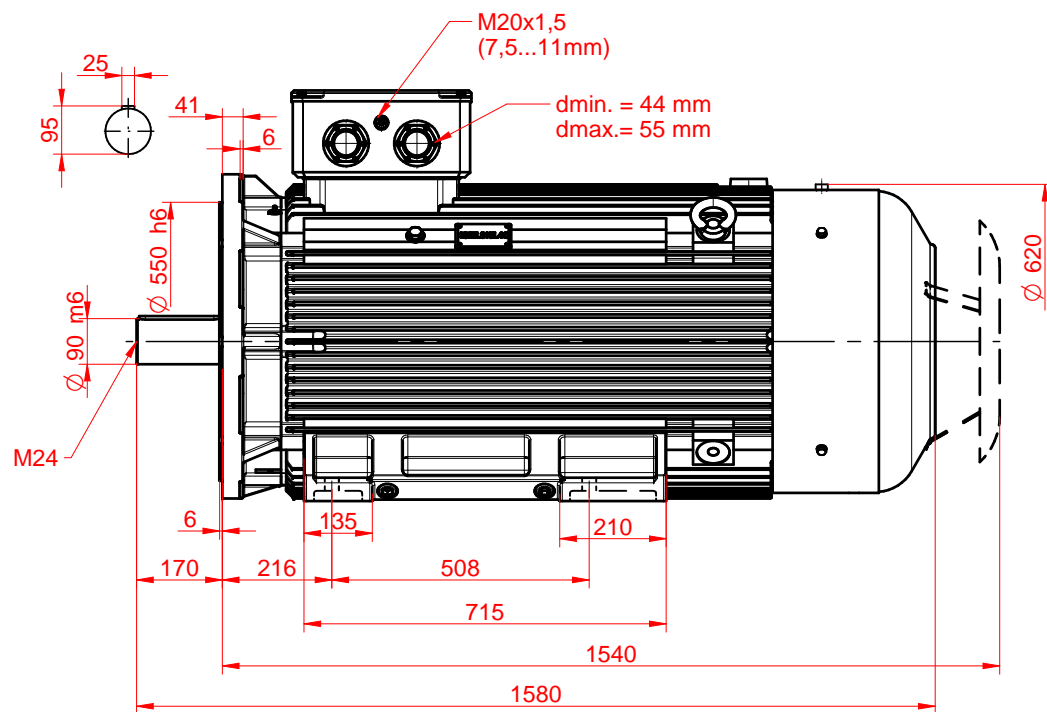

CELMA
indukta

Cantoni
GROUP

Motor type

4SIE315L4C,L6C

Drawing no.

S13-(601,604)-000

2023-05-10

Scale

1:15

CELMA
indukta

Cantoni®
GROUP

Motor type

4SIEK315L4C,L6C

Drawing no.

S13-(603,606)-000

2023-05-10

Scale

1:15

CELMA
indukta

Cantoni®
GROUP

Motor type

4SIEL315L4C,L6C

Drawing no.

S13-(602,605)-000

2023-05-10

Scale

1:15