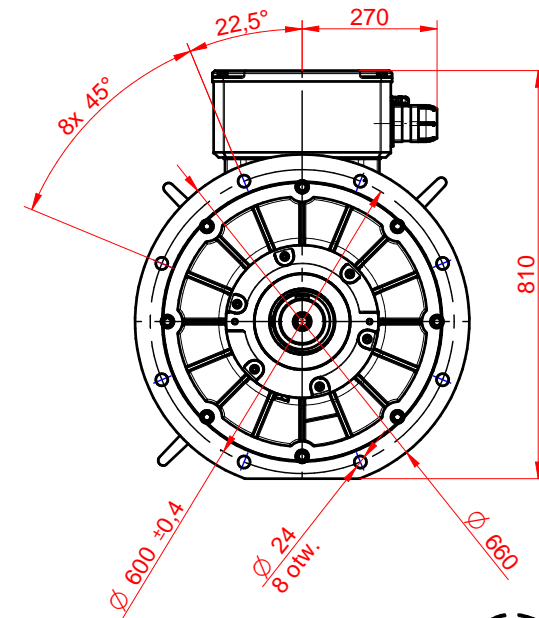

CELMA
indukta

Cantoni
GROUP

Motor type

4SIE315L4C,L6C

Drawing no.

S13-(601,604)-000

2023-05-10

Scale

1:15

CELMA
indukta

Cantoni®
GROUP

Motor type

4SIEK315L4C,L6C

Drawing no.

S13-(603,606)-000

2023-05-10

Scale

1:15

CELMA
indukta

Cantoni®
GROUP

Motor type

4SIEL315L4C,L6C

Drawing no.

S13-(602,605)-000