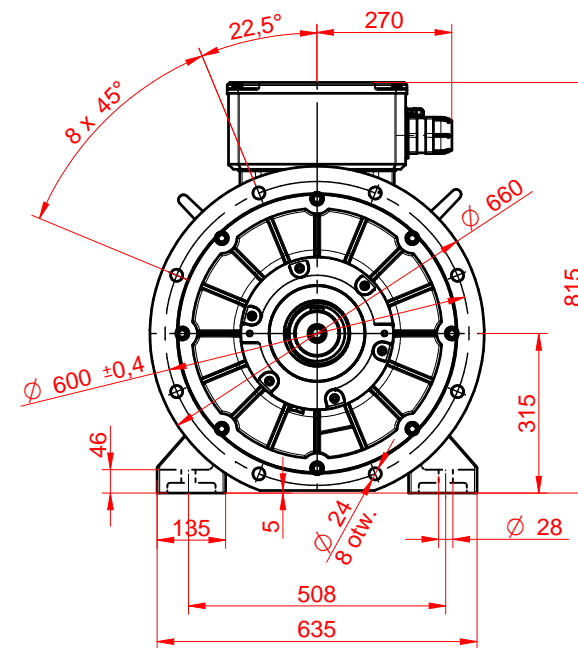

CELMA
indukta

Cantoni
GROUP

Motor type

4SIE315L4C,L6C

Drawing no.

S13-(601,604)-000

2023-05-10

Scale

1:15

CELMA
indukta

Cantoni®
GROUP

Motor type

4SIEK315L4C,L6C

Drawing no.

S13-(603,606)-000

2023-05-10

Scale

1:15

CELMA
indukta

Cantoni®
GROUP

Motor type

4SIEL315L4C,L6C

Drawing no.

S13-(602,605)-000