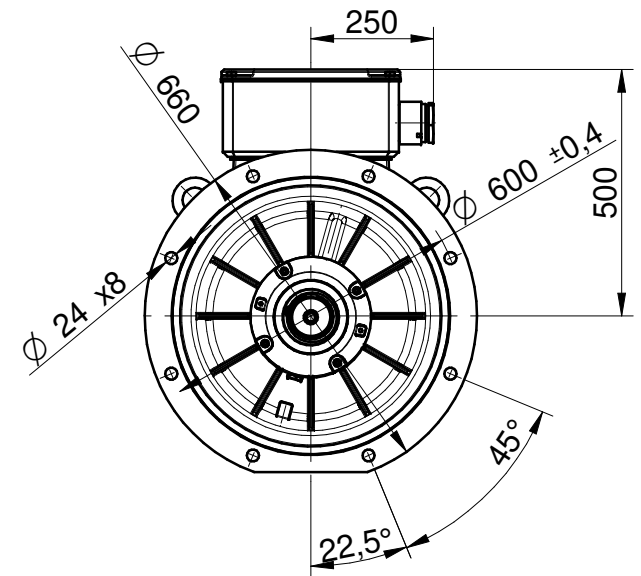

CELMA
indukta

Cantoni
GROUP

Motor type
4SIE315M6B

Drawing no.
S13-562-000

2023-05-08

Scale
1:15

CELMA
indukta

Cantoni
GROUP

Motor type

4SIEK315M6B

Drawing no.

S13-580-000

2023-05-08

Scale

1:15

CELMA
indukta

Cantoni
GROUP

Motor type **4SIEL315M6B**

Drawing no. **S13-571-000**

2023-05-08

Scale **1:15**