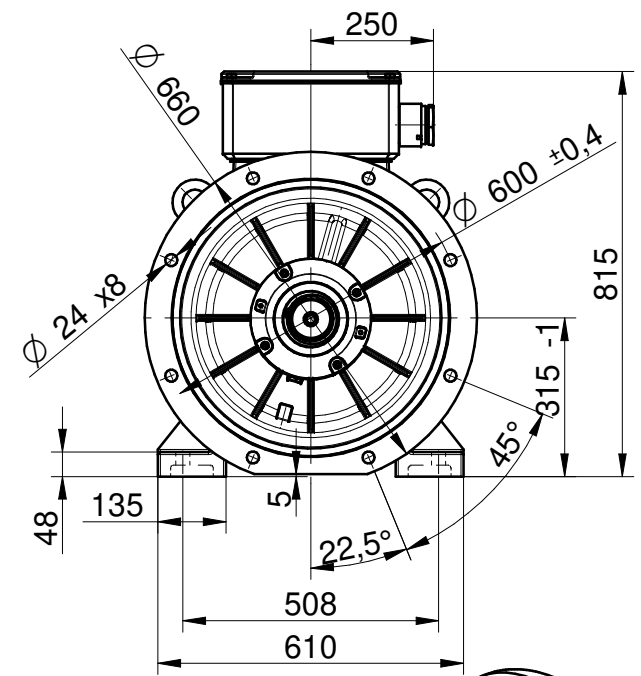

CELMA
indukta

Cantoni
GROUP

Motor type
4SIE315M6B

Drawing no.
S13-562-000

2023-05-08

Scale
1:15

CELMA
indukta

Cantoni
GROUP

Motor type

4SIEK315M6B

Drawing no.

S13-580-000

2023-05-08

Scale

1:15

CELMA
indukta

Cantoni
GROUP

Motor type **4SIEL315M6B**

Drawing no. **S13-571-000**

2023-05-08

Scale **1:15**