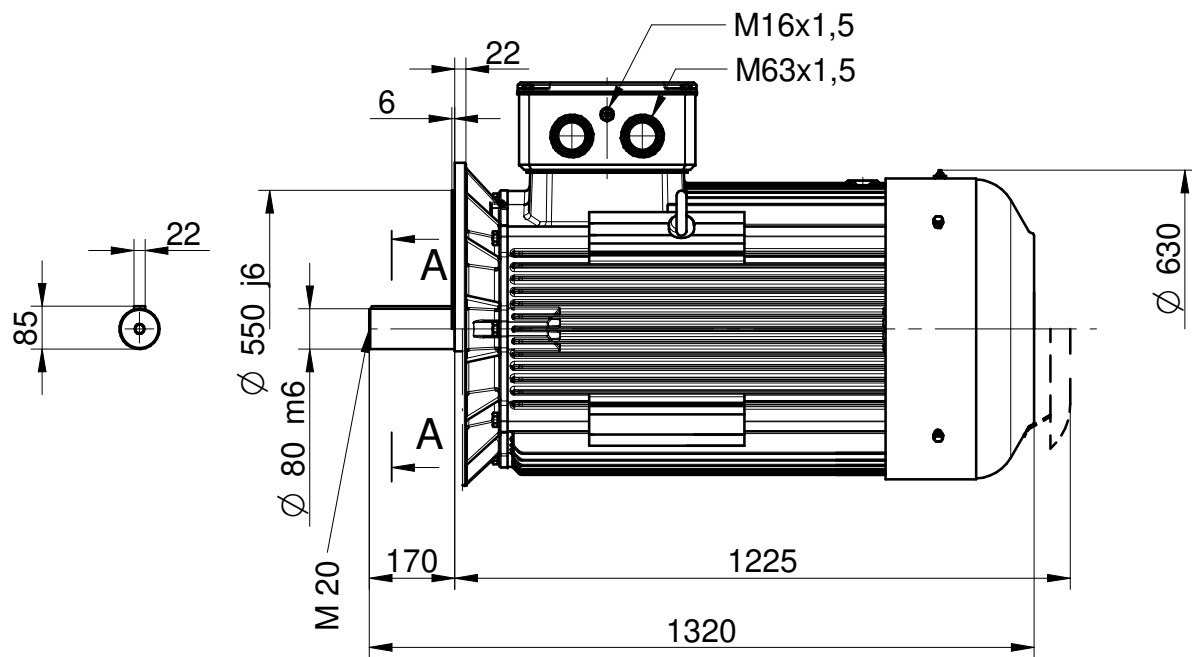

CELMA
indukta

Cantoni
GROUP

Motor type
4SIE315M6B

Drawing no.
S13-562-000

2023-05-08

Scale
1:15

CELMA
indukta

Cantoni
GROUP

Motor type

4SIEK315M6B

Drawing no.

S13-580-000

2023-05-08

Scale

1:15

CELMA
indukta

Cantoni
GROUP

Motor type **4SIEL315M6B**

Drawing no. **S13-571-000**

2023-05-08

Scale **1:15**