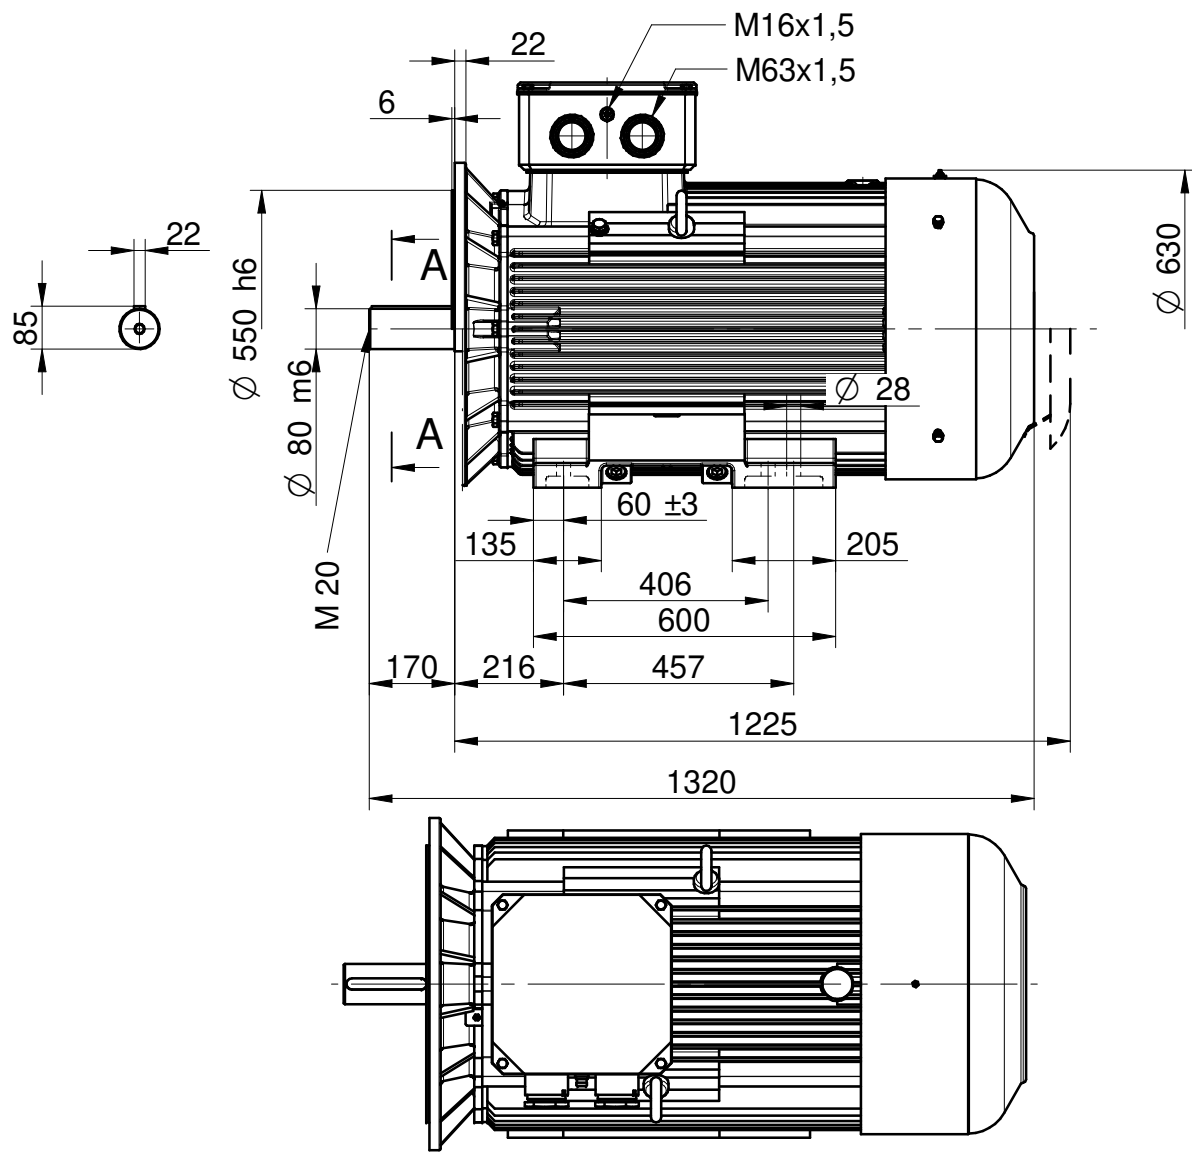

CELMA
indukta

Cantoni
GROUP

Motor type
4SIE315M6B

Drawing no.
S13-562-000

2023-05-08

Scale
1:15

CELMA
indukta

Cantoni
GROUP

Motor type

4SIEK315M6B

Drawing no.

S13-580-000

2023-05-08

Scale

1:15

CELMA
indukta

Cantoni
GROUP

Motor type **4SIEL315M6B**

Drawing no. **S13-571-000**

2023-05-08

Scale **1:15**