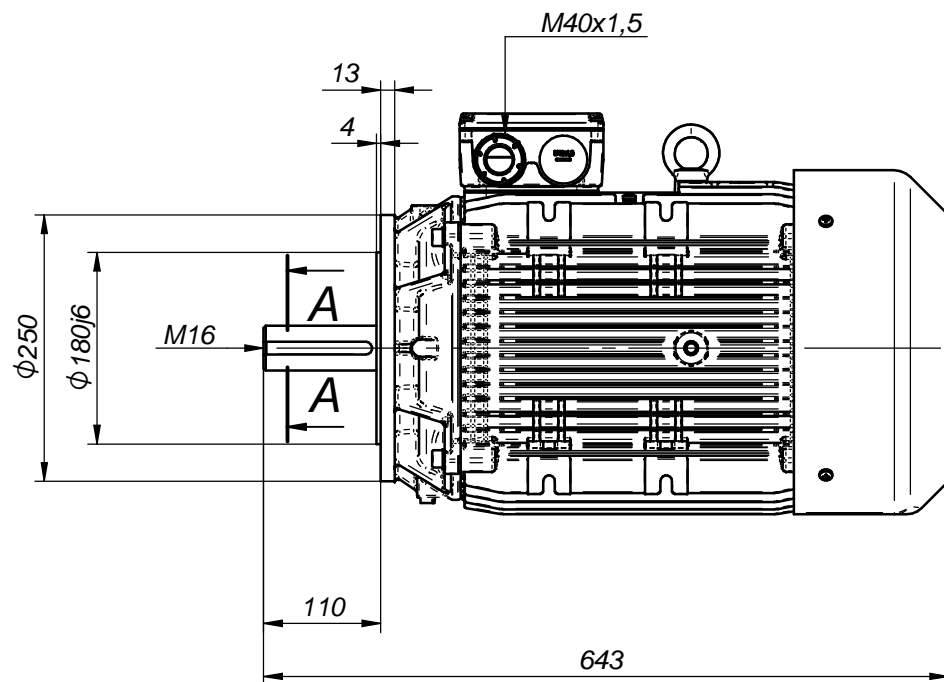

A-A (1:2)

Motor type

Ex 3SIE160M,L – 2G,2D,2G/2D – IMB3

Drawing no.

S-150-01-2023

Scale

1:5

A-A (1:2)

A-A (1:2)

Motor type

Ex 3SIEK160M,L - 2G,2D,2G&2D - IMB14C1

Drawing no.

S-188-01-2023

Scale

1:5

A-A (1:2)