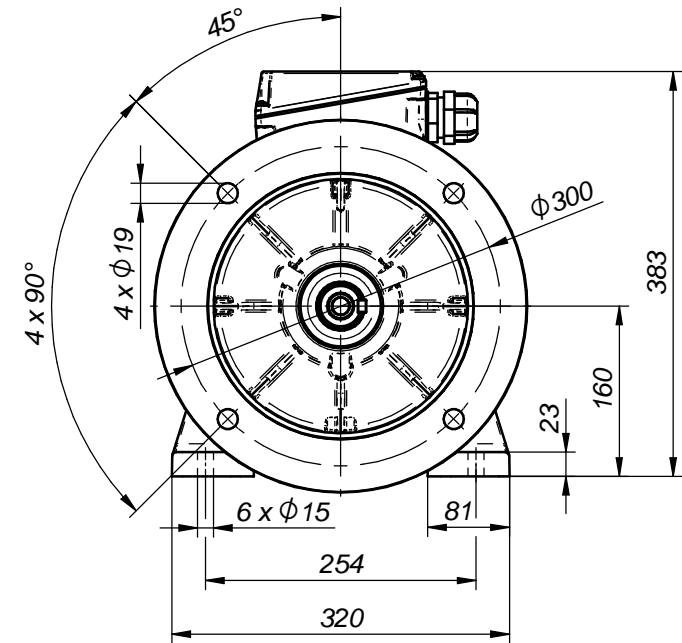

A-A (1:2)

Motor type

Ex 3SIEK160M,L - 2G,2D,2G&2D - IMB14C1

Drawing no.

S-188-01-2023

Scale

1:5

A-A (1:2)