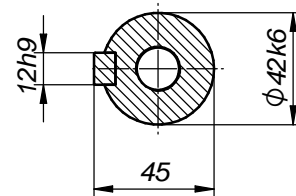

A-A (1:2)

Motor type

Ex 3SIEK160M,L - 2G,2D,2G&2D - IMB14C1

Drawing no.

S-188-01-2023

Scale

1:5

A-A (1:2)