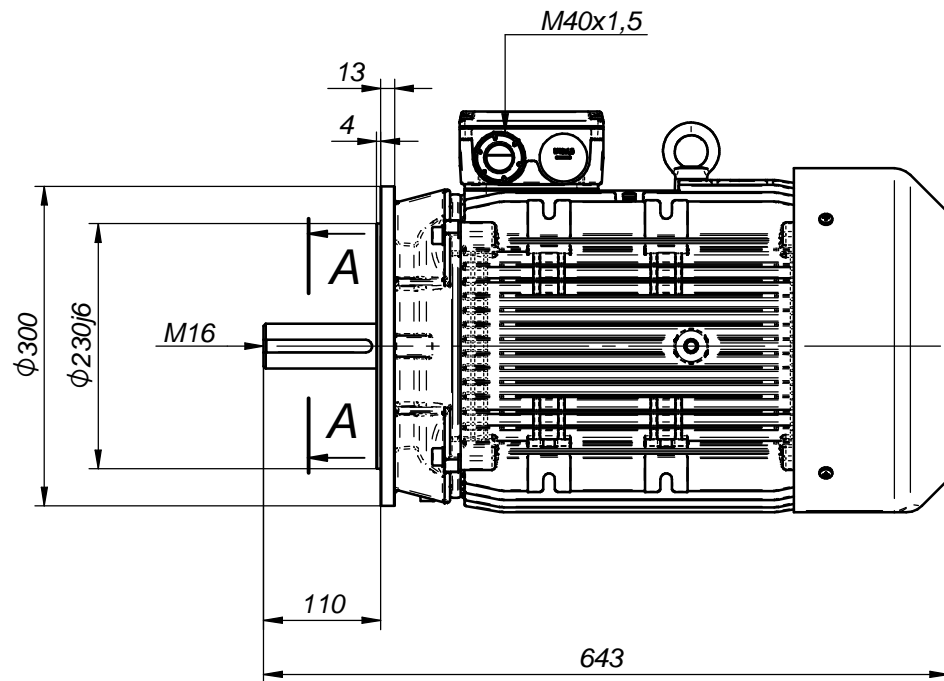

A-A (1:2)

Motor type

Ex 3SIE160M,L – 2G,2D,2G/2D – IMB3

Drawing no.

S-150-01-2023

Scale

1:5

A-A (1:2)

A-A (1:2)

Motor type

Ex 3SIEK160M,L - 2G,2D,2G&2D - IMB14C1

Drawing no.

S-188-01-2023

Scale

1:5

A-A (1:2)