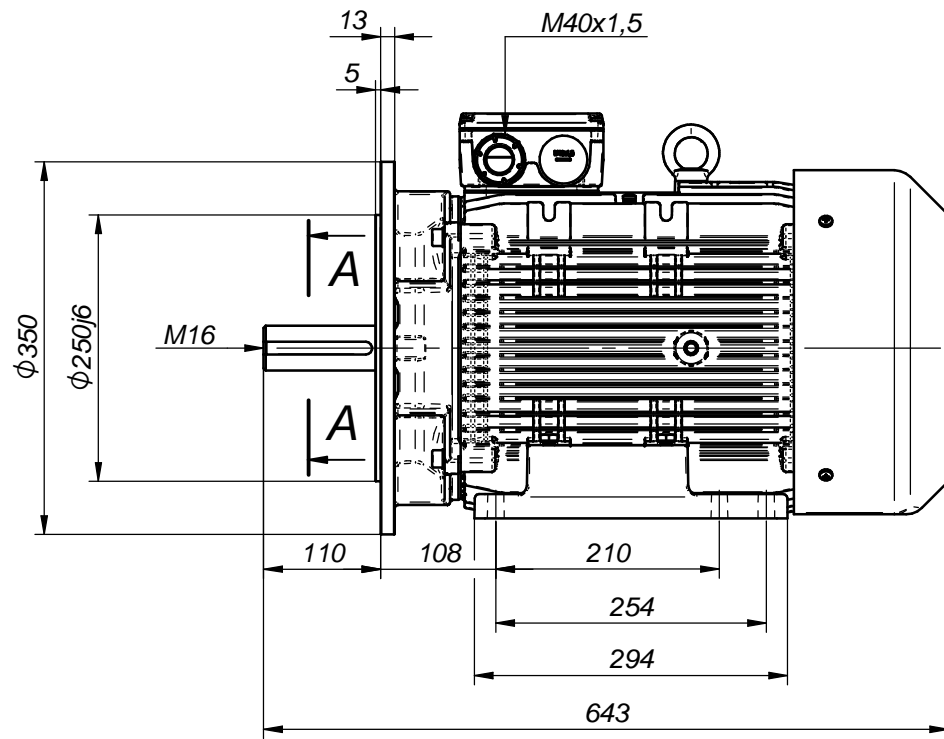

A-A (1:2)

Motor type

Ex 3SIE160M,L – 2G,2D,2G/2D – IMB3

Drawing no.

S-150-01-2023

Scale

1:5

A-A (1:2)

A-A (1:2)

Motor type

Ex 3SIEK160M,L - 2G,2D,2G&2D - IMB14C1

Drawing no.

S-188-01-2023

Scale

1:5

A-A (1:2)