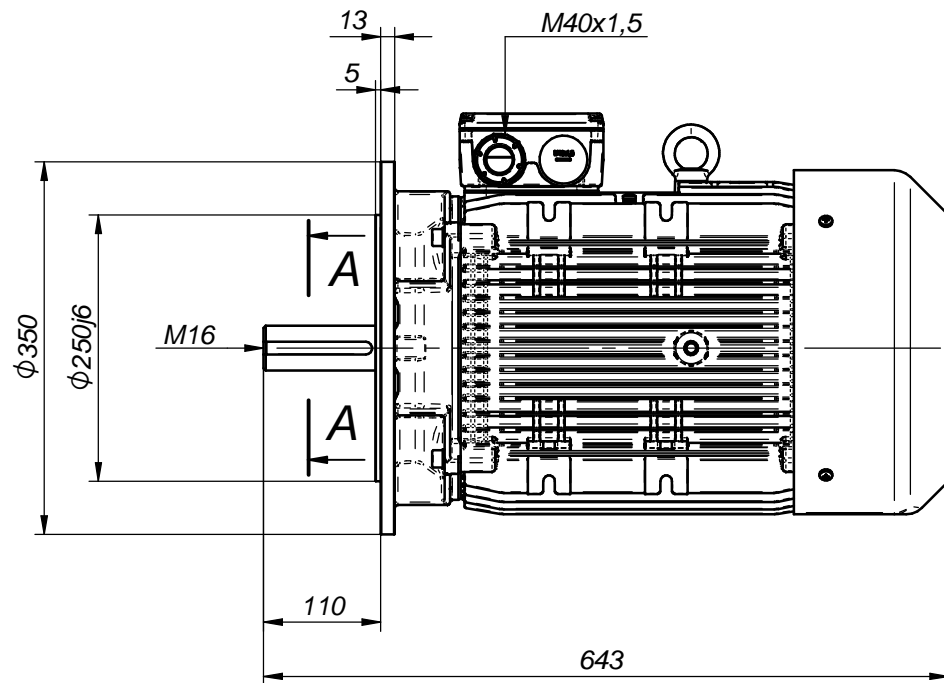

A-A (1:2)

Motor type

Ex 3SIE160M,L – 2G,2D,2G/2D – IMB3

Drawing no.

S-150-01-2023

Scale

1:5

A-A (1:2)

A-A (1:2)

Motor type

Ex 3SIEK160M,L - 2G,2D,2G&2D - IMB14C1

Drawing no.

S-188-01-2023

Scale

1:5

A-A (1:2)