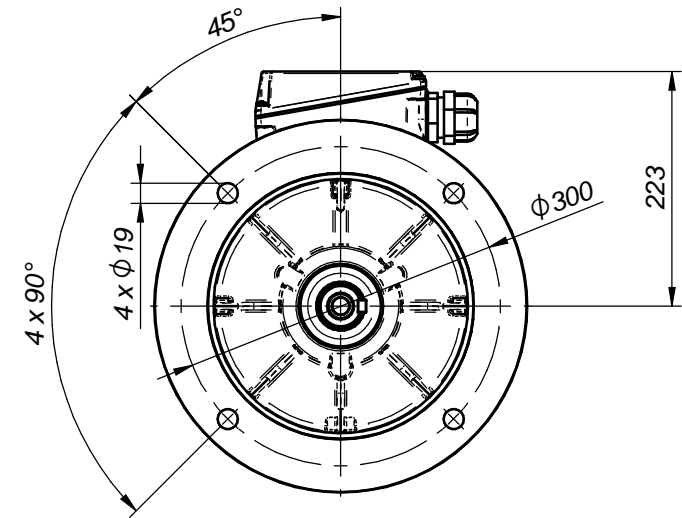

A-A (1:2)

Motor type

Ex 3SIEK160M,L - 2G,2D,2G&2D - IMB14C1

Drawing no.

S-188-01-2023

Scale

1:5

A-A (1:2)