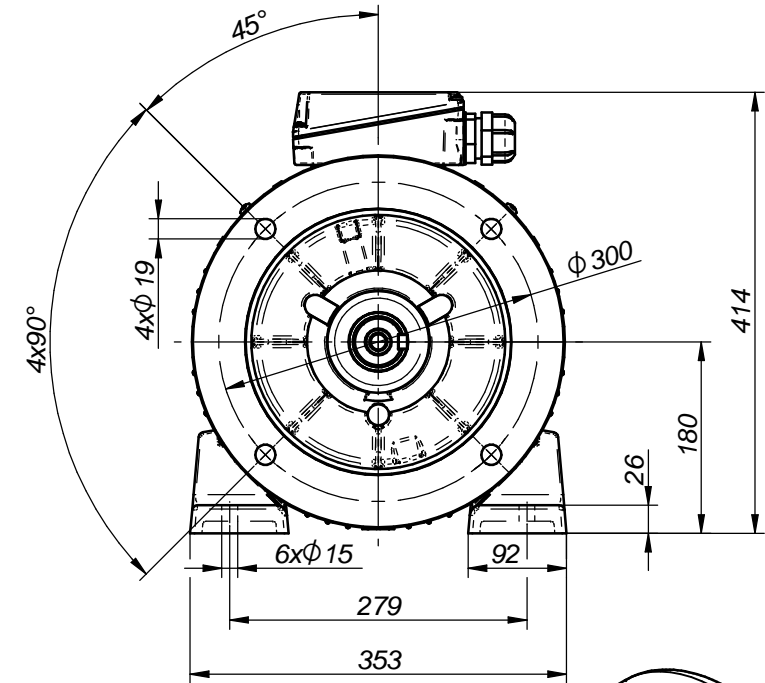

Motor type

**Ex 3SIEK180M,L – 2G,2D,2G/2D – IMB5**

Drawing no.

**S-160-01-2023**

Scale

**1:5**

A-A (1:2)

Motor type

**Ex 3SIEL180M,L – 2G,2D,2G/2D – IMB35**

Drawing no.

**S-169-01-2023**

Scale

**1:5**