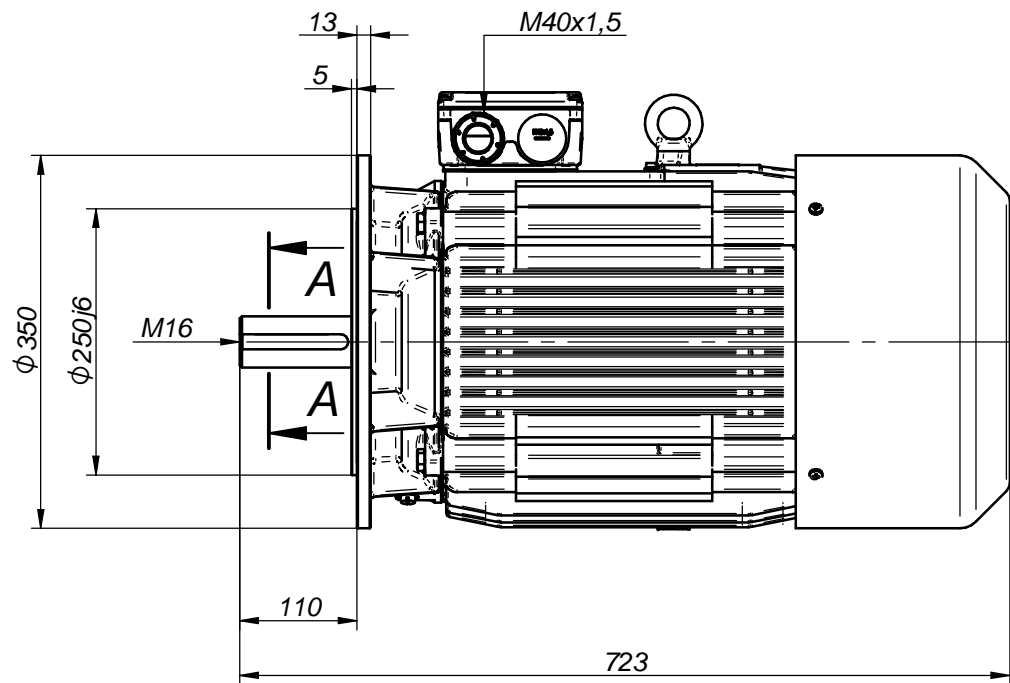

A-A (1:2)

Motor type

**Ex 3SIE180M,L – 2G,2D,2G/2D – IMB3**

Drawing no.

**S-151-01-2023**

Scale

**1:5**

A-A (1:2)

Motor type

**Ex 3SIEK180M,L – 2G,2D,2G/2D – IMB5**

Drawing no.

**S-160-01-2023**

Scale

**1:5**

A-A (1:2)

Motor type

**Ex 3SIEL180M,L – 2G,2D,2G/2D – IMB35**

Drawing no.

**S-169-01-2023**

Scale

**1:5**