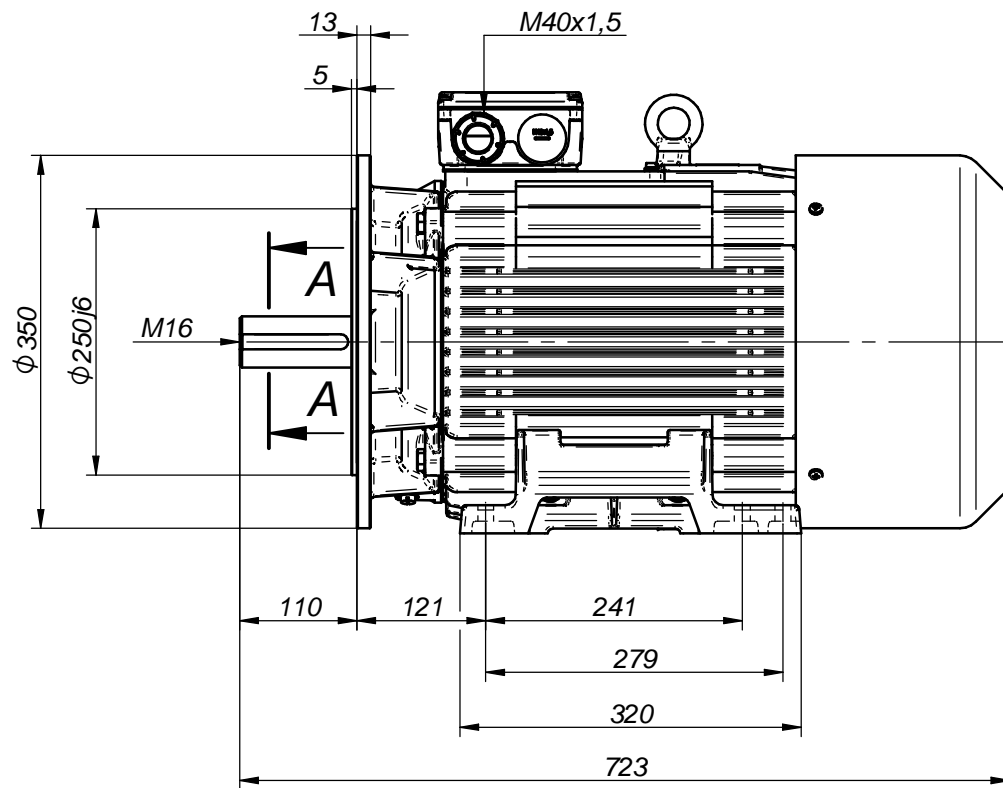

A-A (1:2)

Motor type

**Ex 3SIE180M,L – 2G,2D,2G/2D – IMB3**

Drawing no.

**S-151-01-2023**

Scale

**1:5**

A-A (1:2)

Motor type

**Ex 3SIEK180M,L – 2G,2D,2G/2D – IMB5**

Drawing no.

**S-160-01-2023**

Scale

**1:5**

A-A (1:2)

Motor type

**Ex 3SIEL180M,L – 2G,2D,2G/2D – IMB35**

Drawing no.

**S-169-01-2023**

Scale

**1:5**