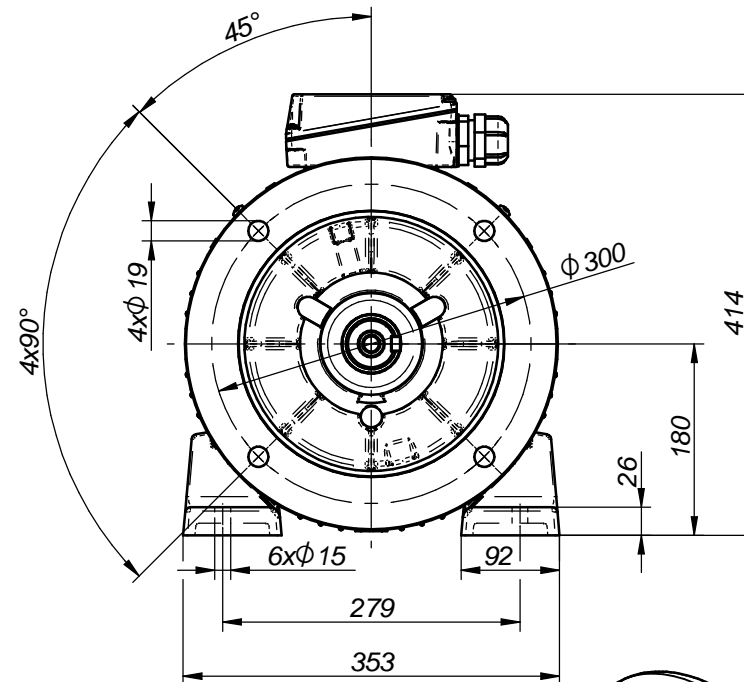

A-A (1:2)

Motor type

**Ex 3SIE180M,L – 2G,2D,2G/2D – IMB3**

Drawing no.

**S-151-01-2023**

Scale

**1:5**

A-A (1:2)

Motor type

**Ex 3SIEK180M,L – 2G,2D,2G/2D – IMB5**

Drawing no.

**S-160-01-2023**

Scale

**1:5**

A-A (1:2)

Motor type

**Ex 3SIEL180M,L – 2G,2D,2G/2D – IMB35**

Drawing no.

**S-169-01-2023**

Scale

**1:5**