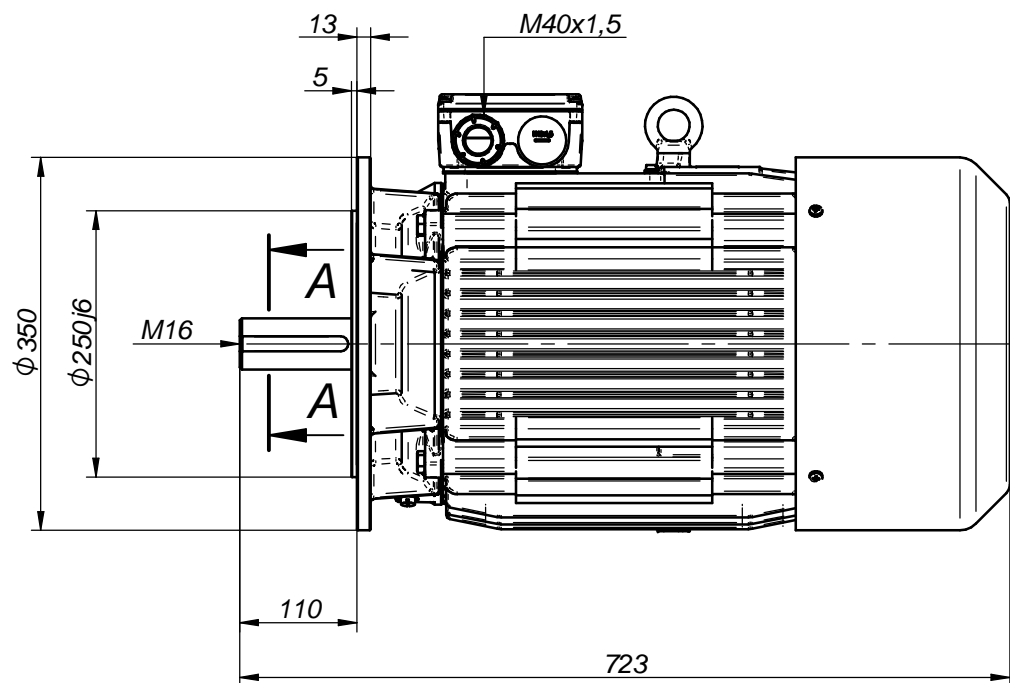

A-A (1:2)

Motor type

**Ex 3SIE180M,L – 2G,2D,2G/2D – IMB3**

Drawing no.

**S-151-01-2023**

Scale

**1:5**

A-A (1:2)

Motor type

**Ex 3SIEK180M,L – 2G,2D,2G/2D – IMB5**

Drawing no.

**S-160-01-2023**

Scale

**1:5**

A-A (1:2)

Motor type

**Ex 3SIEL180M,L – 2G,2D,2G/2D – IMB35**

Drawing no.

**S-169-01-2023**

Scale

**1:5**