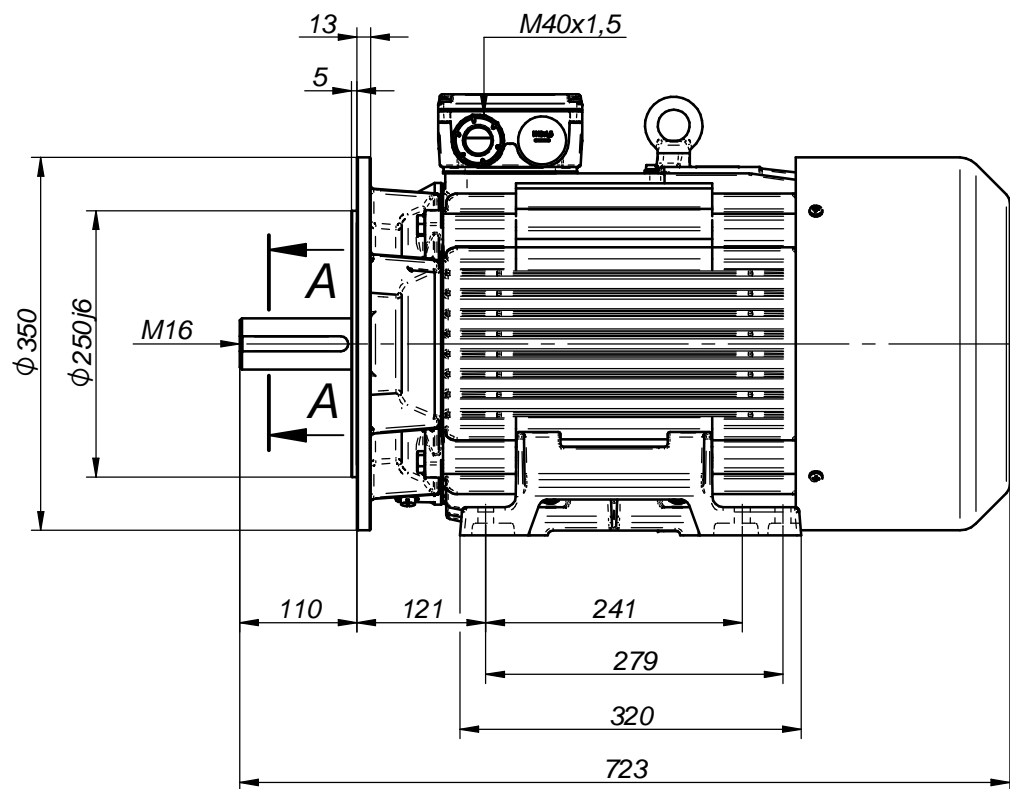

A-A (1:2)

Motor type

**Ex 3SIE180M,L – 2G,2D,2G/2D – IMB3**

Drawing no.

**S-151-01-2023**

Scale

**1:5**

A-A (1:2)

Motor type

**Ex 3SIEK180M,L – 2G,2D,2G/2D – IMB5**

Drawing no.

**S-160-01-2023**

Scale

**1:5**

A-A (1:2)

Motor type

**Ex 3SIEL180M,L – 2G,2D,2G/2D – IMB35**

Drawing no.

**S-169-01-2023**

Scale

**1:5**